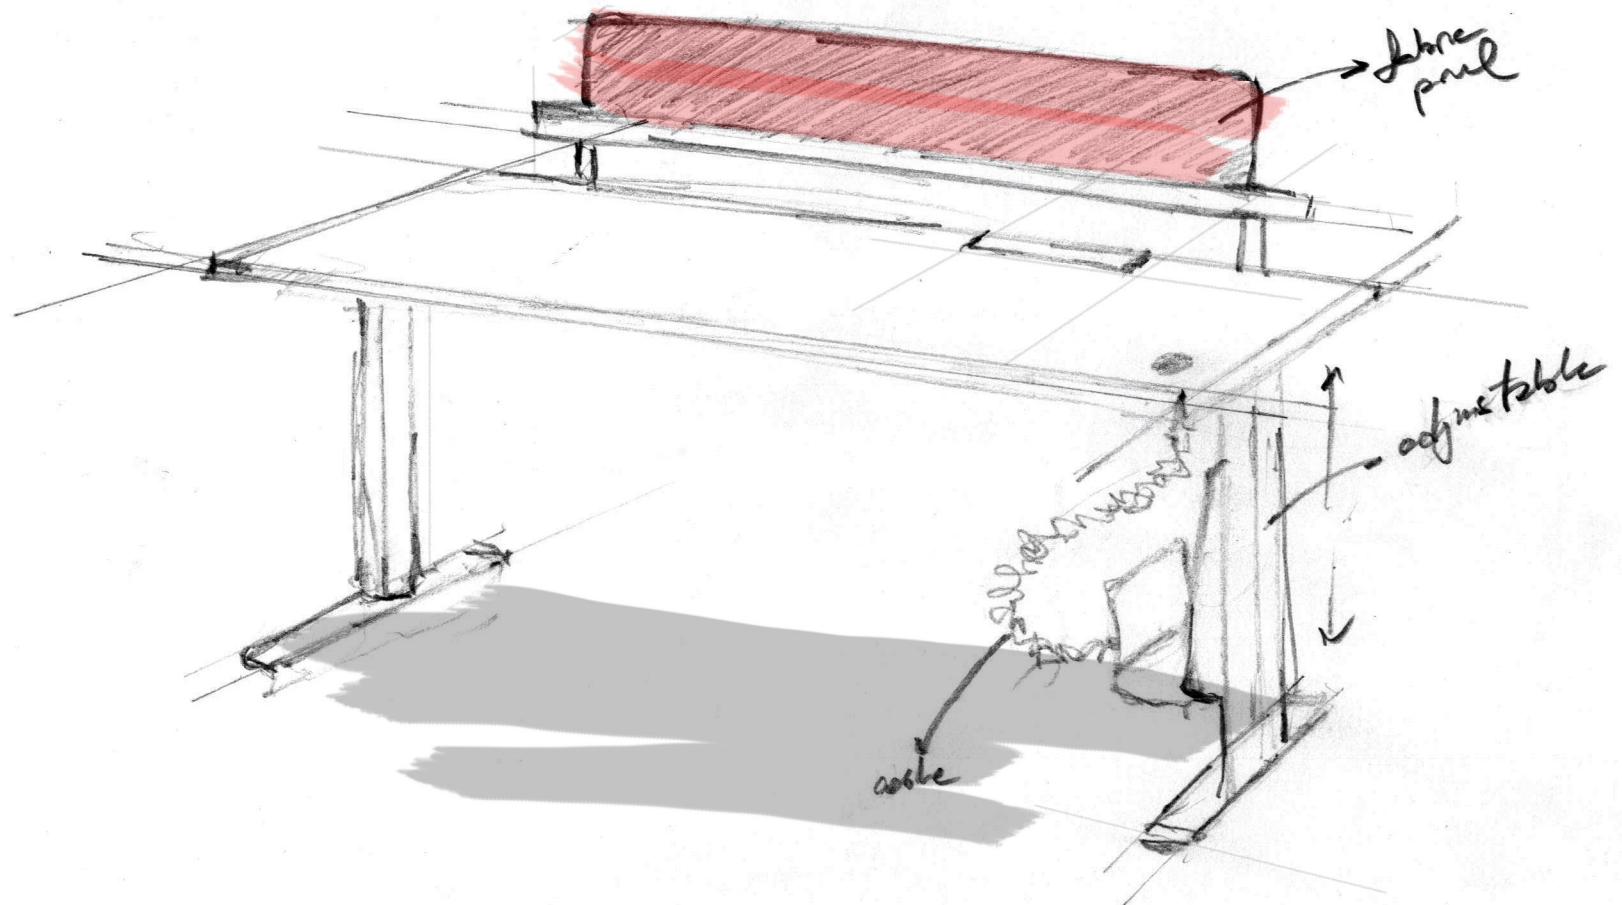

## Smooth operation with a height adjustable desk

Otto stimulates your mind during working at the same time eases for you to change your position. Its structure support the movement and contributes to the user's health.

### Otto

---

Height adjustable table: H:68-118 cm or 65-125 cm  
Table

### Otto Omnia

---

Height adjustable table: H:68-118 cm or 65-125 cm  
Table with electrification (CPU Holder + Accesory Holder + Screen + DTB + Cable tray included)

### Otto Custom

---

Height adjustable table: H:68-118 cm or 65-125 cm  
Table with electrification (DTB + Cable tray included)  
\*You can select accesories from Tools and personalise Otto Custom.

\* According to EN 527-1 norms height adjustment range is between 68-118 cm or 65-125 cm.