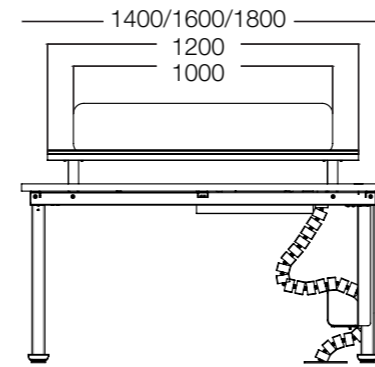

In accordance with international norms, Otto's mechanism allows continuous adjustment of two alternative desktop heights; either from 68 cm to 118 cm or 65 cm to 125 cm. It is possible to make the height adjustments either with the built-in controls or wirelessly via Bluetooth 4.0 technology on a smart phone or tablet, through a complimentary application. Otto enables multiple working postures by supporting both seated and standing positions. Thanks to its electric connection, users can easily reach to power with Otto Custom and Otto Omnia. With Otto Omnia's screen, it enables to privatise.

DIMENSIONS (mm)

650-1250  
680-1180

Otto

650-1250  
680-1180

Otto Omnia

650-1250  
680-1180

Otto Custom

nurus.com