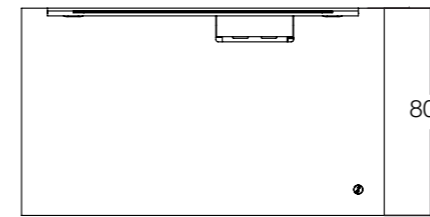

In accordance with international norms, Otto's mechanism allows continuous adjustment of two alternative desktop heights; either from 68 cm to 118 cm or 65 cm to 125 cm. It is possible to make the height adjustments either with the built-in controls or wirelessly via Bluetooth 4.0 technology on a smart phone or tablet, through a complimentary application. Otto enables multiple working postures by supporting both seated and standing positions. Thanks to its electric connection, users can easily reach to power with Otto Custom and Otto Omnia. With Otto Omnia's screen, it enables to privatise.

DIMENSIONS (mm)

650-1250  
680-1180

Otto

650-1250  
680-1180

Otto Omnia

650-1250  
680-1180

Otto Custom

nurus.com