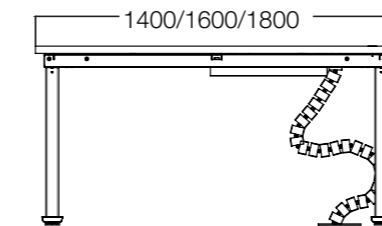

In accordance with international norms, Otto's mechanism allows continuous adjustment of two alternative desktop heights; either from 68 cm to 118 cm or 65 cm to 125 cm. It is possible to make the height adjustments either with the built-in controls or wirelessly via Bluetooth 4.0 technology on a smart phone or tablet, through a complimentary application. Otto enables multiple working postures by supporting both seated and standing positions. Thanks to its electric connection, users can easily reach to power with Otto Custom and Otto Omnia. With Otto Omnia's screen, it enables to privatise.

DIMENSIONS (mm)

650-1250  
680-1180

Otto

650-1250  
680-1180

Otto Omnia

650-1250  
680-1180

Otto Custom

nurus.com