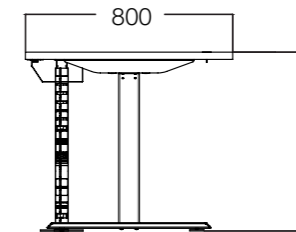

In accordance with international norms, Otto's mechanism allows continuous adjustment of two alternative desktop heights; either from 68 cm to 118 cm or 65 cm to 125 cm. It is possible to make the height adjustments either with the built-in controls or wirelessly via Bluetooth 4.0 technology on a smart phone or tablet, through a complimentary application. Otto enables multiple working postures by supporting both seated and standing positions. Thanks to its electric connection, users can easily reach to power with Otto Custom and Otto Omnia. With Otto Omnia's screen, it enables to privatise.

DIMENSIONS (mm)

650-1250  
680-1180

Otto

650-1250  
680-1180

Otto Omnia

650-1250  
680-1180

Otto Custom

nurus.com