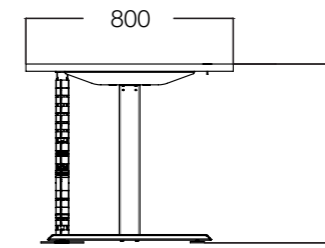

In accordance with international norms, Otto's mechanism allows continuous adjustment of two alternative desktop heights; either from 68 cm to 118 cm or 65 cm to 125 cm. It is possible to make the height adjustments either with the built-in controls or wirelessly via Bluetooth 4.0 technology on a smart phone or tablet, through a complimentary application. Otto enables multiple working postures by supporting both seated and standing positions. Thanks to its electric connection, users can easily reach to power with Otto Custom and Otto Omnia. With Otto Omnia's screen, it enables to privatise.

DIMENSIONS (mm)

650-1250  
680-1180

Otto

650-1250  
680-1180

Otto Omnia

650-1250  
680-1180

Otto Custom

nurus.com