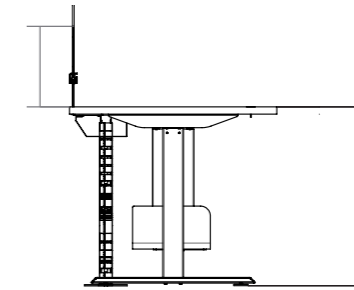

In accordance with international norms, Otto's mechanism allows continuous adjustment of two alternative desktop heights; either from 68 cm to 118 cm or 65 cm to 125 cm. It is possible to make the height adjustments either with the built-in controls or wirelessly via Bluetooth 4.0 technology on a smart phone or tablet, through a complimentary application. Otto enables multiple working postures by supporting both seated and standing positions. Thanks to its electric connection, users can easily reach to power with Otto Custom and Otto Omnia. With Otto Omnia's screen, it enables to privatise.

DIMENSIONS (mm)

650-1250  
680-1180

Otto

650-1250  
680-1180

Otto Omnia

650-1250  
680-1180

Otto Custom

nurus.com