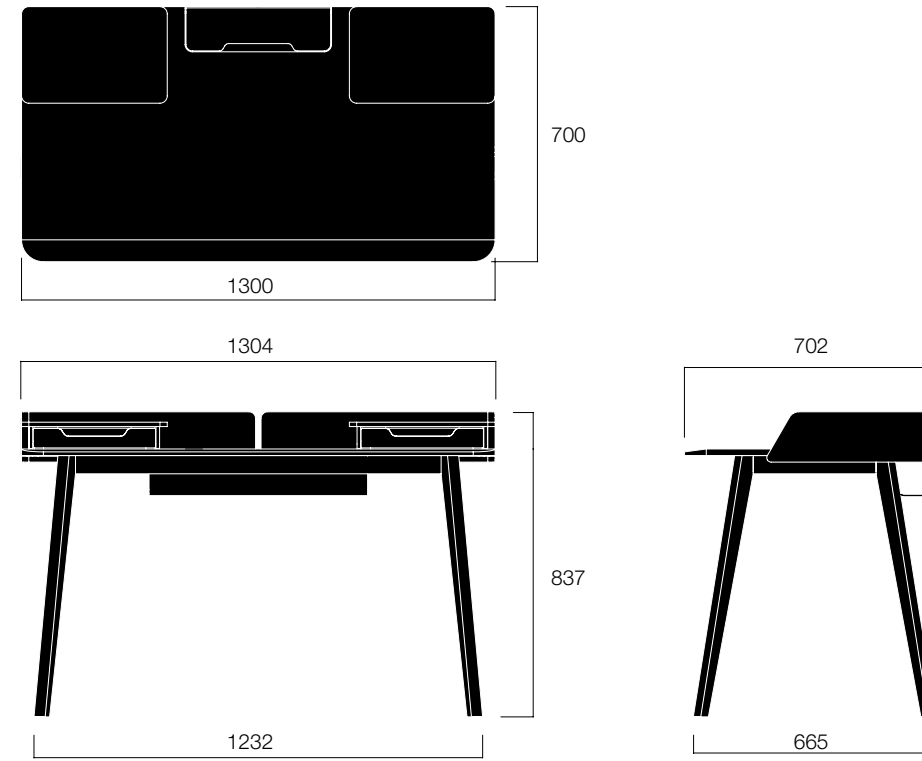

Renée brings about a cozy and elegant workspace with its functional design and sophisticated features offered in a compact form. Its distinctive metal side brackets, thin and ergonomically contoured tabletops and slender legs define elegance.

Renée comes with an eco-leather desk pad and lower brackets. The high quality desk pad eases the daily use with anti-stain technology.

Renée High comes with higher brackets and it offers a pair of movable shelves with drawers. Shelves create a flexible use with drawers or compartments in various sizes.

DIMENSIONS (mm)

Renée High

Renée

nurus.com