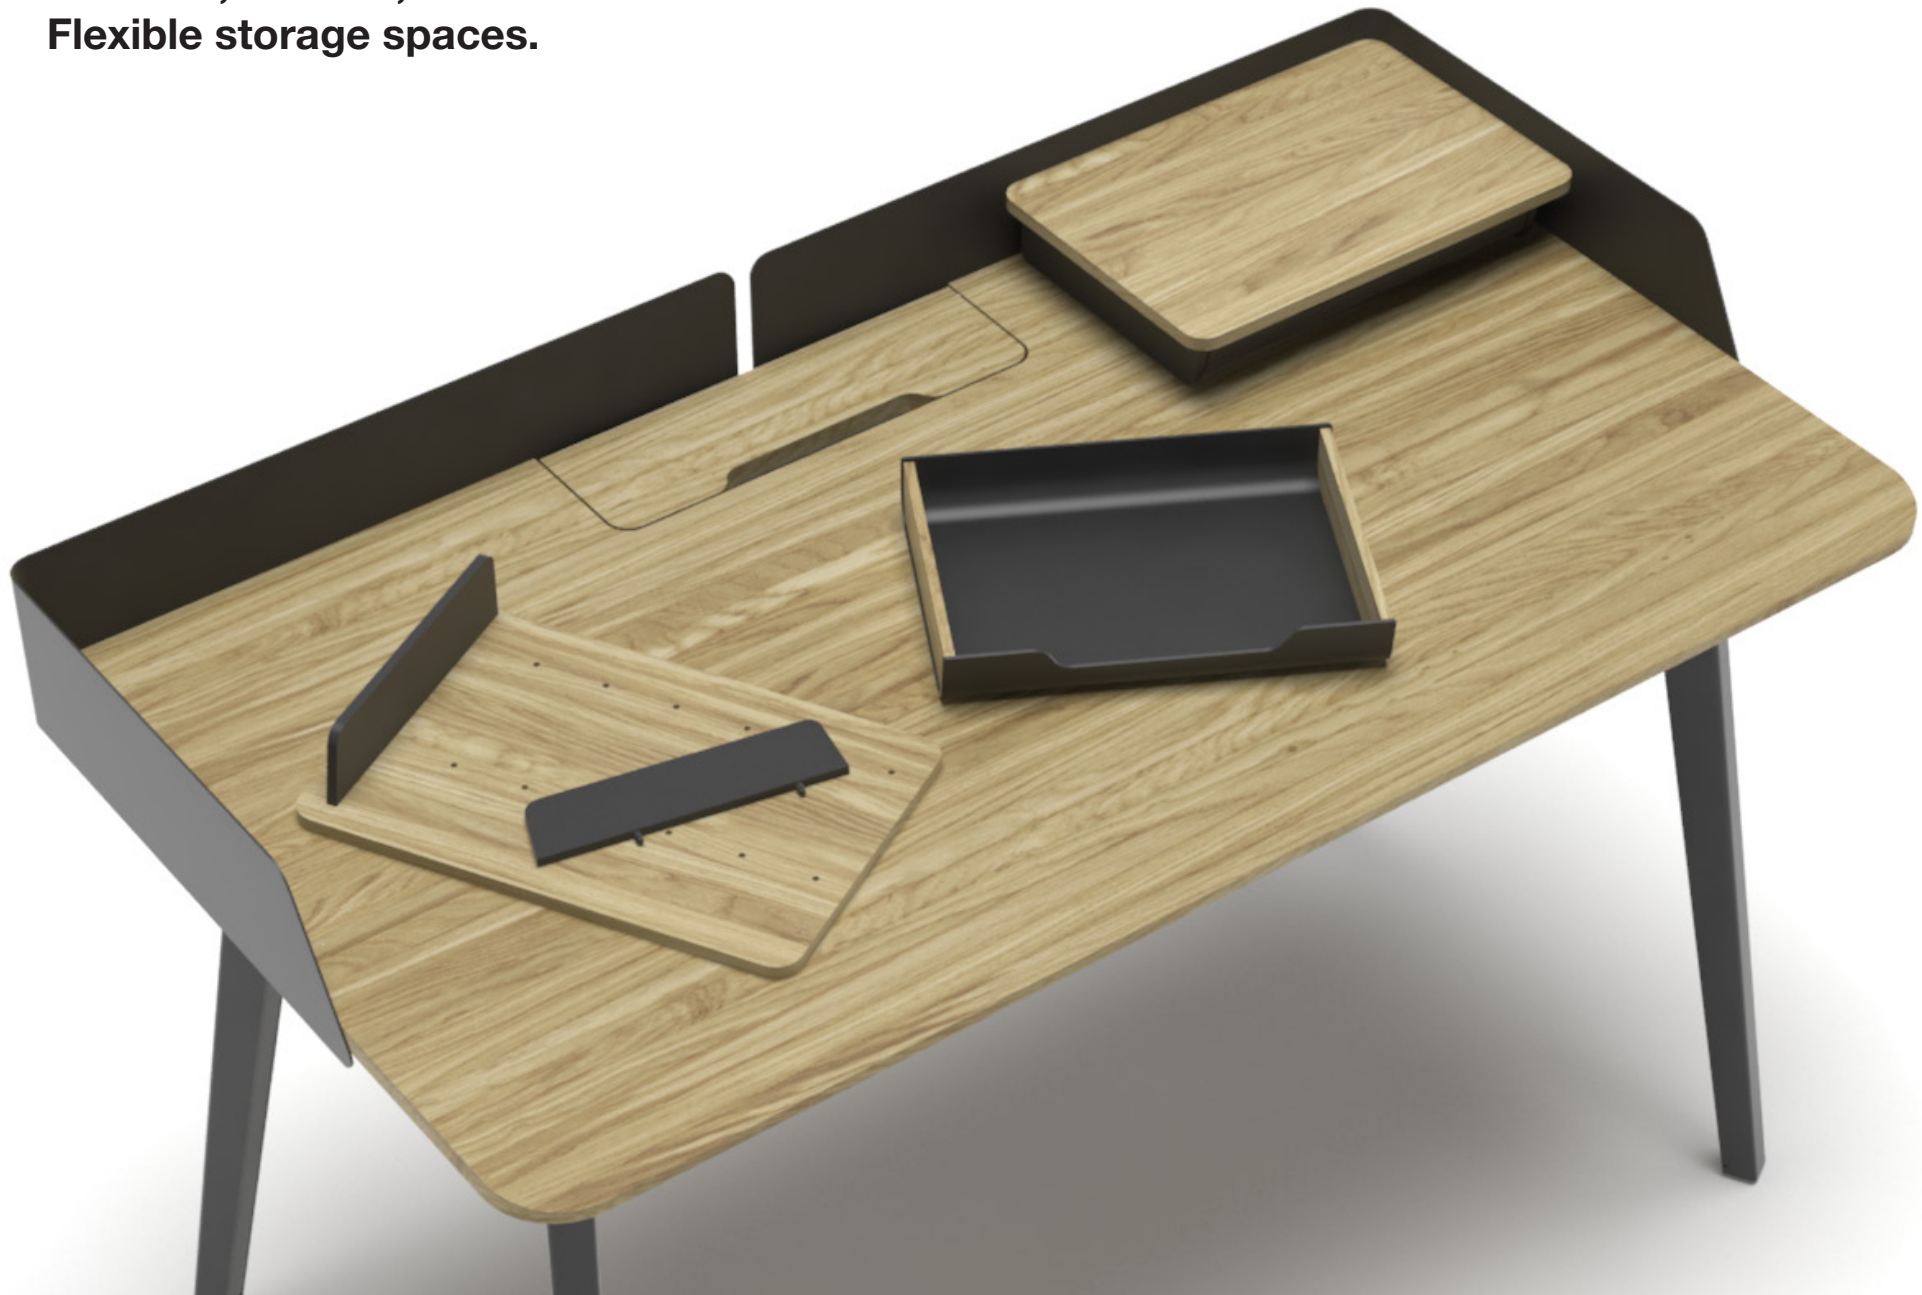

## Compact home desk with sophisticated features

With their functional designs and sophisticated features offered in a compact form, Renée desks bring a cozy and elegant workspace to home.

No more cable mess, plus removable magnetic storage shelves or anti-stain desk pad. Renée's warm wood desktop endorses a sincere sense besides its modern features.

Renée High

Renée

**Keep clean,  
desk pad is anti-stain.**

**Drawers, shelves, dividers...**  
**Flexible storage spaces.**

Nurus D Lab

## **Desks:**

### Renée

---

with cable management  
with anti-stain desk pad  
optional cable tray

A modern, minimalist desk with a dark wood top and dark grey legs. The desk features a built-in dark grey tray on the right side. On the desk, there is a laptop, a tablet displaying a website with the text "NURUS, IS NOW A MEMBER OF GERMAN DESIGN COUNCIL", and a book. The word "nurus" is overlaid in large, white, lowercase letters across the center of the image. A portion of a yellow chair is visible on the right side.