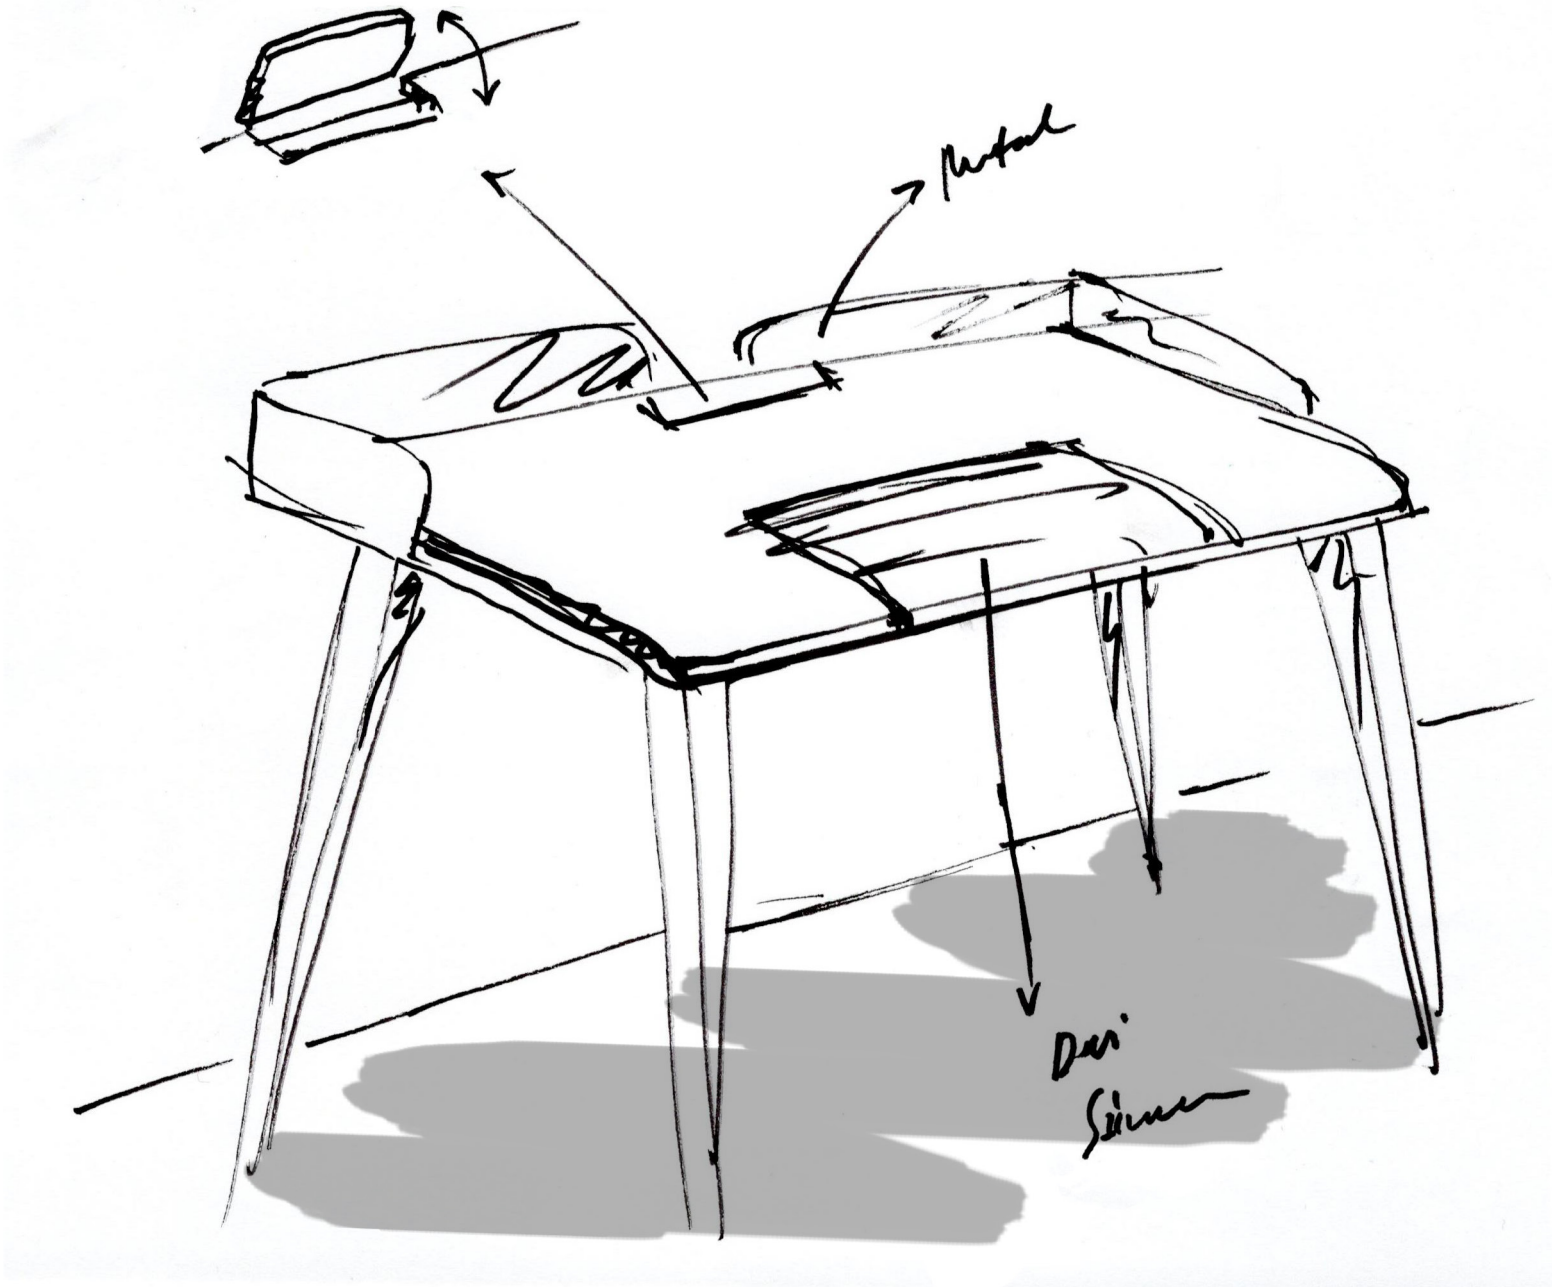

## Compact home desk with sophisticated features

With their functional designs and sophisticated features offered in a compact form, Renée desks bring a cozy and elegant workspace to home.

No more cable mess, plus removable magnetic storage shelves or anti-stain desk pad. Renée's warm wood desktop endorses a sincere sense besides its modern features.

Renée High

Renée

**Keep clean,  
desk pad is anti-stain.**

**Drawers, shelves, dividers...**  
**Flexible storage spaces.**

Nurus D Lab

### Renée High

---

with cable management  
with or without shelves  
optional cable tray

### Renée

---

with cable management  
with anti-stain desk pad  
optional cable tray

A modern, minimalist desk with a dark wood top and dark grey legs. The desk features a built-in dark grey tray on the right side. On the desk, there is a laptop, a tablet displaying a website with the text "NURUS, IS NOW A MEMBER OF GERMAN DESIGN COUNCIL", and a book. The word "nurus" is overlaid in large, white, lowercase letters across the center of the image. A portion of a yellow chair is visible on the right side.