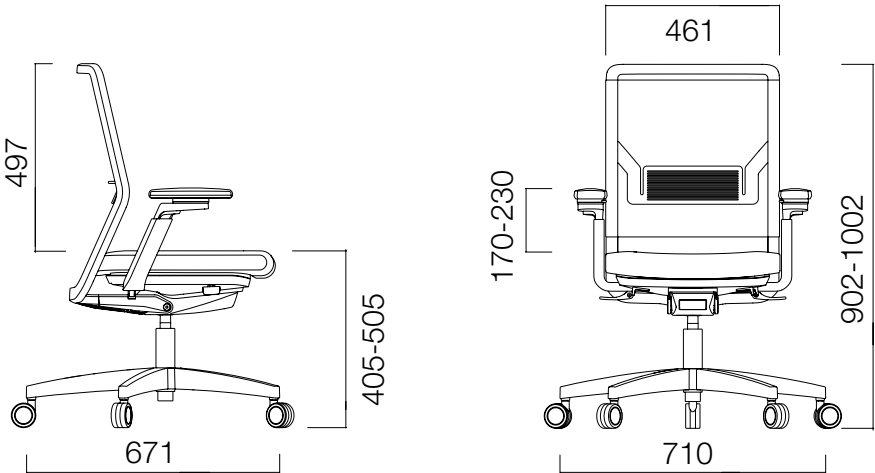

You may see the Uneo's capabilities by scanning the QR code.

Armrest Pad Movement

Easily slide the armrest pads forward and backwards to support your elbows in various working positions.

DIMENSIONS (mm)

Note
Uneo also has a version without armrest.