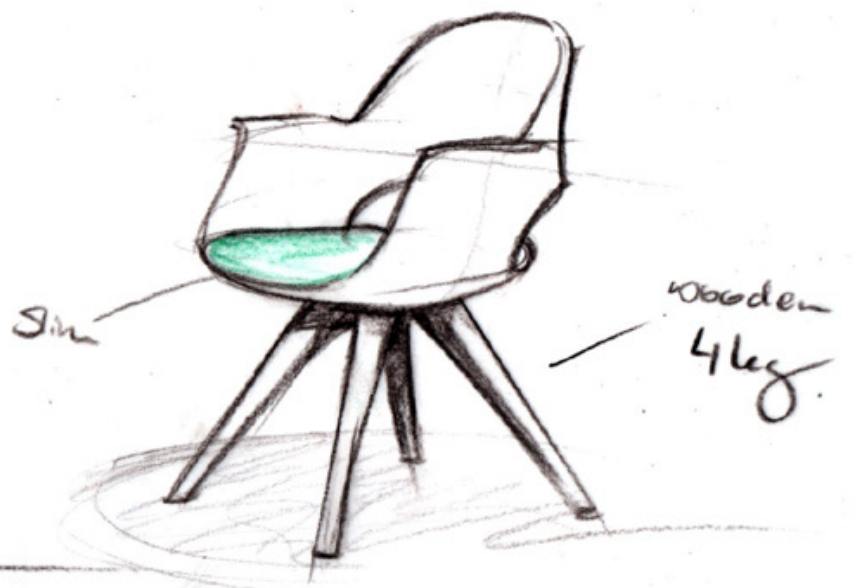

nurus

Alava Collection at a Glance

Design by **Stefan Brodbeck**

Chic, stylish & naturalistic; anywhere...

Alava wields a modern character in a uni-body, shell-like form. Rich product line allows for use in a variety of spaces including offices, lounges, and waiting rooms, in accommodation, hospitality and educational zones. Overall, it is a versatile and comfortable seating that always creates a strong impression.

Alava Bench

Alava with Writing Pad

Alava on Glides

Alava on Wheels

Alava on Wooden Base

Dealing
with millions
is possible
**if you know
how to
reach them
one by one.**

ING Bank Headquarters

The natural attraction...

Alava on Wheels

Alava with Writing Pad

Alava on Wooden Base

Alava on Glides

Alava Bench

A photograph of Stefan Brodbeck, a man with short brown hair and a goatee, wearing a dark jacket and a scarf. He is speaking into a lapel microphone and gesturing with his hands. The name "Stefan Brodbeck" is overlaid in large white text across the center of the image.

Stefan Brodbeck

A person is sitting on a modern, dark grey office chair with a yellow seat cushion. The person is wearing a dark grey long-sleeved shirt and red trousers. Their hands are resting on their lap. The background is a plain, light grey wall. The word "nurus" is written in a bold, white, lowercase sans-serif font across the center of the image, partially overlapping the person's hands and the chair's backrest.