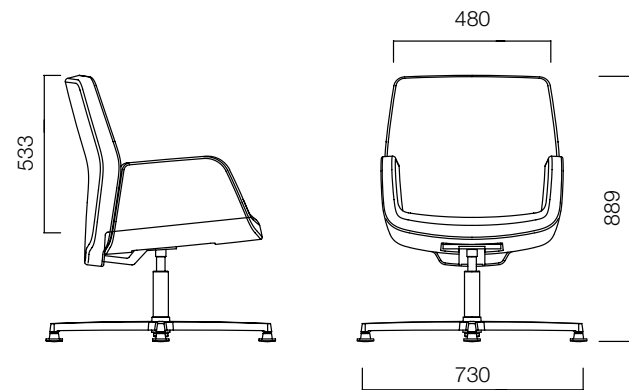

Aura High Backrest

Aura Low Backrest

Aura Lounge

You may see the
Aura's capabilities by
scanning the QR code.

Backrest Tilt

Concealed synchronous knee-tilt mechanism allows up to 22 degrees of recline motion with adjustable tension. During the back tilt, the seat moves about 2/1, which ensures better spinal alignment and reduces stress on your lower back and legs. Can be locked in 5 preset angles.

Pattern 03

DIMENSIONS (mm)

Aura High Backrest

Aura Low Backrest

Aura Lounge

nurus.com/aura