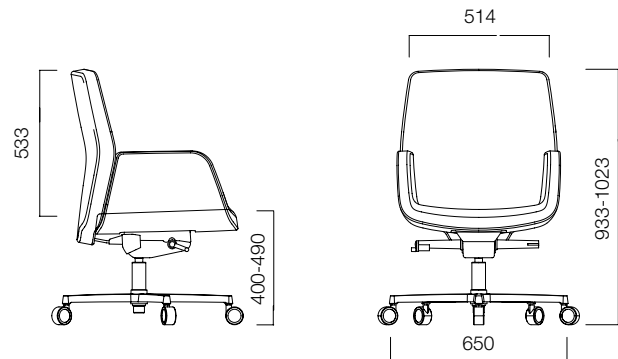

Aura High Backrest

Aura Low Backrest

Aura Lounge

You may see the
Aura's capabilities by
scanning the QR code.

Backrest Tilt

Concealed synchronous knee-tilt mechanism allows up to 22 degrees of recline motion with adjustable tension. During the back tilt, the seat moves about 2/1, which ensures better spinal alignment and reduces stress on your lower back and legs. Can be locked in 5 preset angles.

Pattern 03

DIMENSIONS (mm)

Aura High Backrest

Aura Low Backrest

Aura Lounge

nurus.com/aura