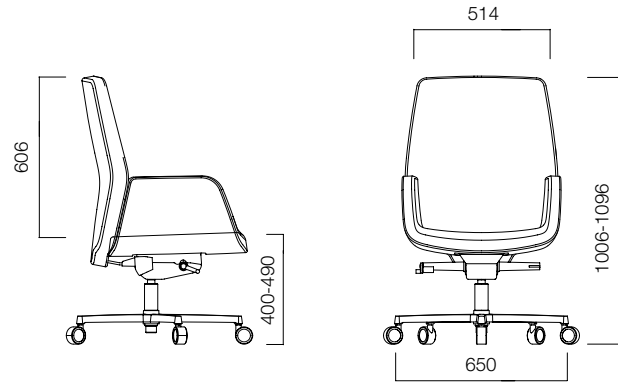

Aura High Backrest

Aura Low Backrest

Aura Lounge

You may see the
Aura's capabilities by
scanning the QR code.

Backrest Tilt

Concealed synchronous knee-tilt mechanism allows up to 22 degrees of recline motion with adjustable tension. During the back tilt, the seat moves about 2/1, which ensures better spinal alignment and reduces stress on your lower back and legs. Can be locked in 5 preset angles.

You may see the
Aura's capabilities by
scanning the QR code.

Sensitive Backrest Tension

Aura, offers a comfortable sitting with its easily adjustable backrest tension.

—
PATTERNS

Pattern 00

Pattern 01

Pattern 02

Pattern 03

DIMENSIONS (mm)

Aura High Backrest

Aura Low Backrest

Aura Lounge

nurus.com/aura