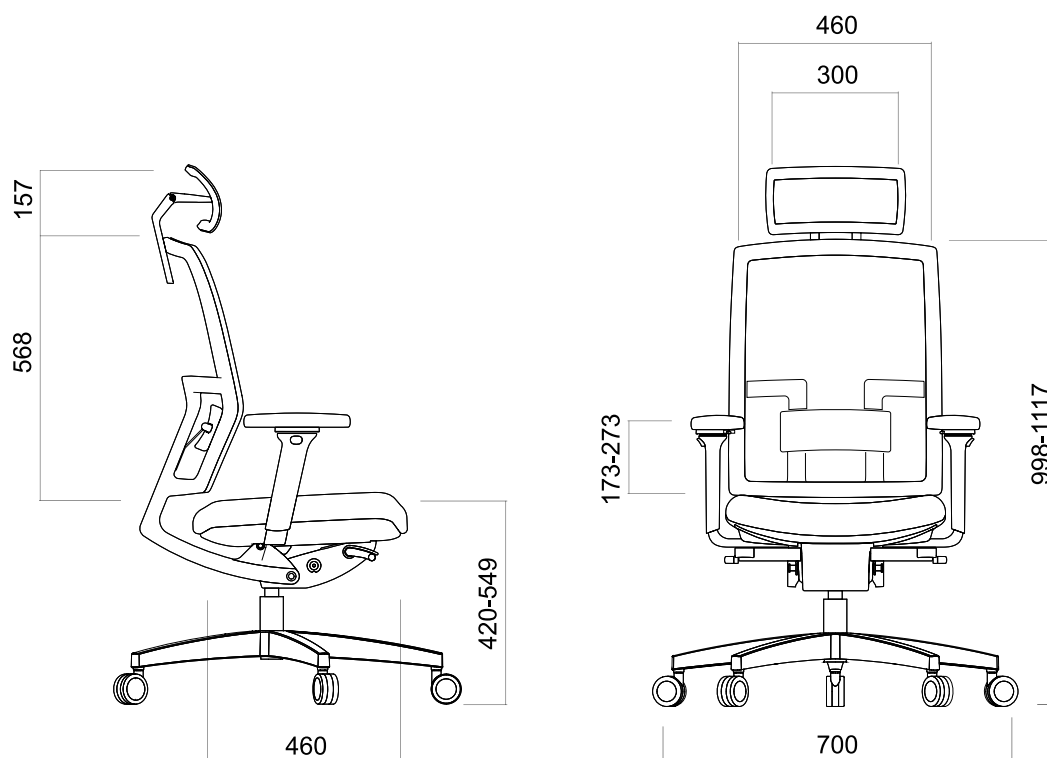

Me Too **Fluid Motion**® features multi-adjustable arms, optional lumbar and neck support, mesh backrest and castor wheels for different surfaces. Me Too has 25 degrees backrest tilt capacity, and it may be locked in 4 different positions. During the back tilt, the seat moves about 2.7/1, and Me Too offers a balanced protection of the distance between the lower back and sitting surface.

Prolonged seated working presents several problems for physical health; the neck, shoulders, arms and legs. Sitting may be inevitable; so is coming up with answers to minimize fatigue.

- Supports freedom of movement and promotes dynamic sitting.
- 70 cm base diameter to assure stability against tipping over.
- Castor wheel options for soft and hard floor use.
- Features two types of locking wheel mechanisms for increased safety: "Locked when loaded" and "locked when unloaded".

DIMENSIONS (mm)

Dimensions defined in millimeters.

Materials

Frame comes with black and light gray color options; PP legs comply with the frame color. Also available with aluminum base. Upholstery is available in different materials.*