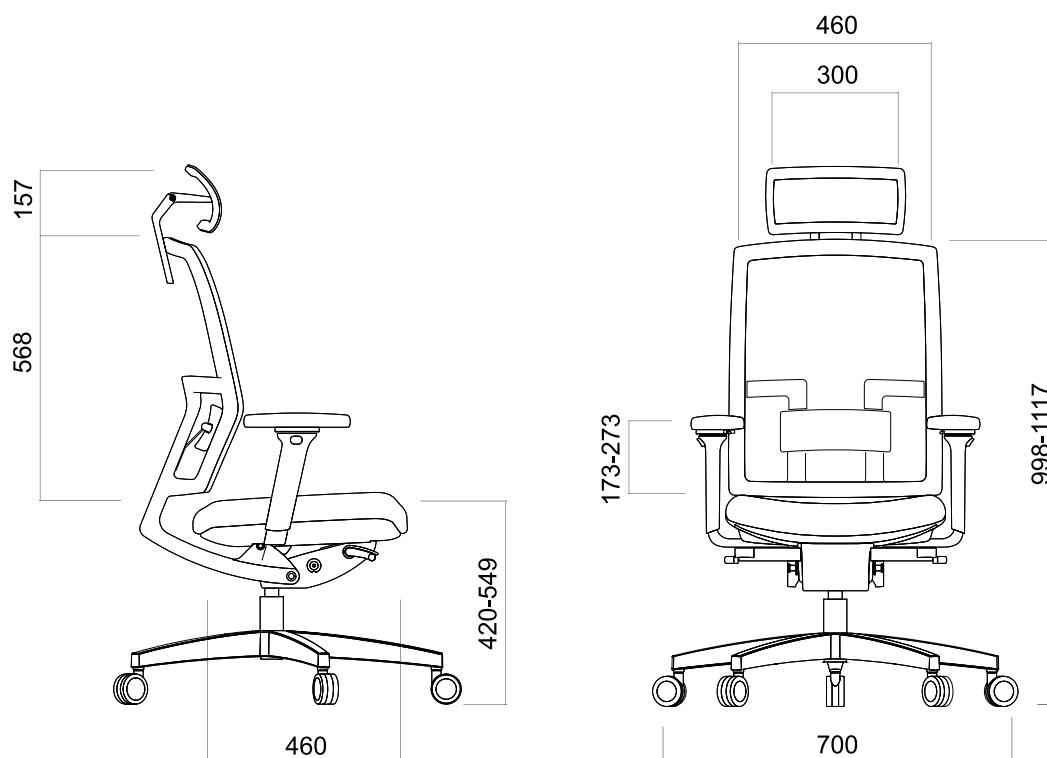

- Supports freedom of movement and promotes dynamic sitting.
- 70 cm base diameter to assure stability against tipping over.
- Castor wheel options for soft and hard floor use.
- Features two types of locking wheel mechanisms for increased safety: "Locked when loaded" and "locked when unloaded".

reddot design award
winner 2008

DIMENSIONS (mm)

Dimensions defined in millimeters.

Materials

Frame comes with black and light gray color options; PP legs comply with the frame color. Also available with aluminum base. Upholstery is available in different materials.*