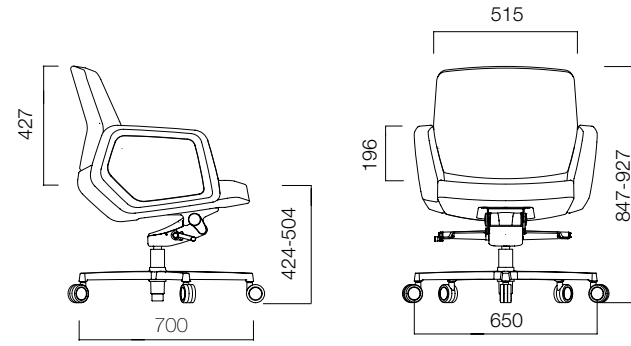

Sacha Low Backrest

Sacha Medium Backrest

Sacha High Backrest

You may see the Sacha's capabilities by scanning the QR code.

Backrest Tilt

Articulated seat pan, coupled with the exclusive knee-tilt mechanism, responds brilliantly to a naturally relaxed and dominant sitting posture. Pivot point is brought forward to provide better seating and assures that you never lose footing.

With pivot point located near the front edge of the chair, synchronous knee tilt mechanism allows up to 16 degrees of adjustable back tilt motion.

DIMENSIONS (mm)

Sacha Low Backrest

Sacha Medium Backrest