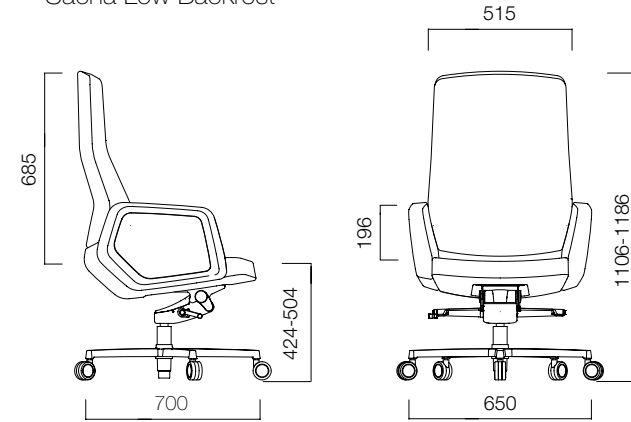

Sacha Low Backrest

Sacha Medium Backrest

Sacha High Backrest

You may see the Sacha's capabilities by scanning the QR code.

Backrest Tilt

Articulated seat pan, coupled with the exclusive knee-tilt mechanism, responds brilliantly to a naturally relaxed and dominant sitting posture. Pivot point is brought forward to provide better seating and assures that you never lose footing.

With pivot point located near the front edge of the chair, synchronous knee tilt mechanism allows up to 16 degrees of adjustable back tilt motion.

DIMENSIONS (mm)

Sacha Low Backrest

Sacha Medium Backrest