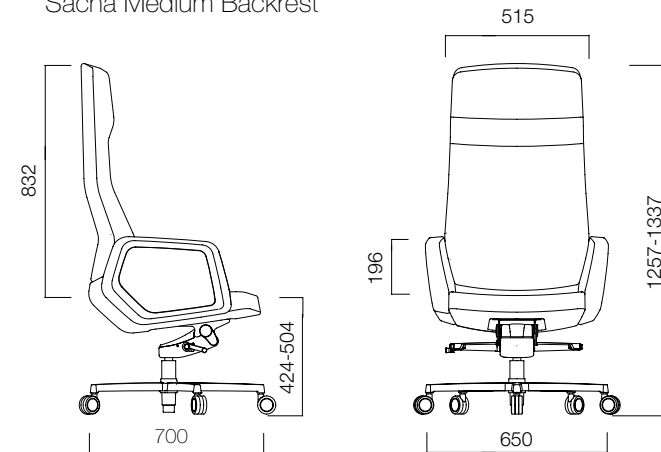

Sacha Low Backrest

Sacha Medium Backrest

Sacha High Backrest

You may see the Sacha's capabilities by scanning the QR code.

Backrest Tilt

Articulated seat pan, coupled with the exclusive knee-tilt mechanism, responds brilliantly to a naturally relaxed and dominant sitting posture. Pivot point is brought forward to provide better seating and assures that you never lose footing.

With pivot point located near the front edge of the chair, synchronous knee tilt mechanism allows up to 16 degrees of adjustable back tilt motion.

DIMENSIONS (mm)

Sacha Low Backrest

Sacha Medium Backrest

Sacha High Backrest

nurus.com/sacha