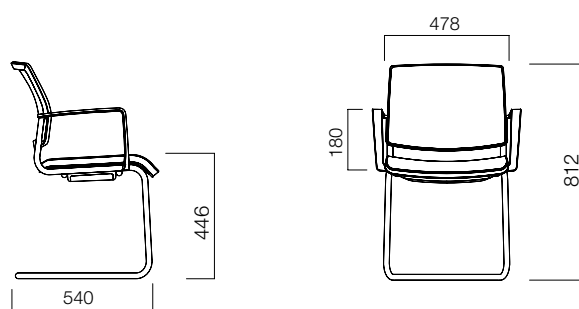

DIMENSIONS (mm)

Trea 4 Legs

Trea 4 Legs with Upholstery

Trea U Cantilever

Trea U Cantilever with Upholstery

Dimensions defined in millimeters.

Materials

Frame color is black. Legs come with black powder-coated or chrome. Font is available in plastic or upholstered.*