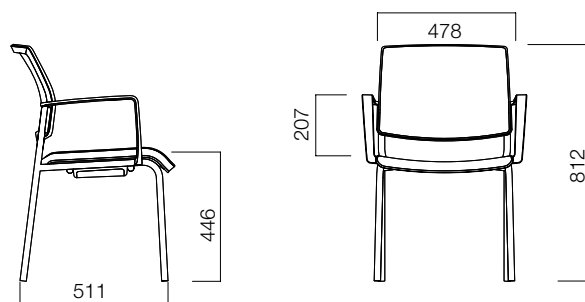

DIMENSIONS (mm)

Trea 4 Legs

Trea 4 Legs with Upholstery

Trea U Cantilever

Trea U Cantilever with Upholstery

Dimensions defined in millimeters.

Materials

Frame color is black. Legs come with black powder-coated or chrome. Font is available in plastic or upholstered.*