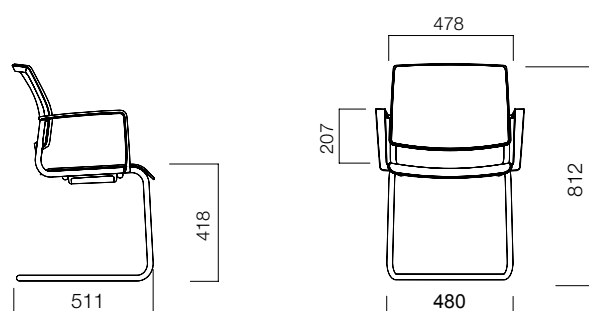

DIMENSIONS (mm)

Trea 4 Legs

Trea 4 Legs with Upholstery

Trea U Cantilever

Trea U Cantilever with Upholstery

Dimensions defined in millimeters.

Materials

Frame color is black. Legs come with black powder-coated or chrome. Font is available in plastic or upholstered.*