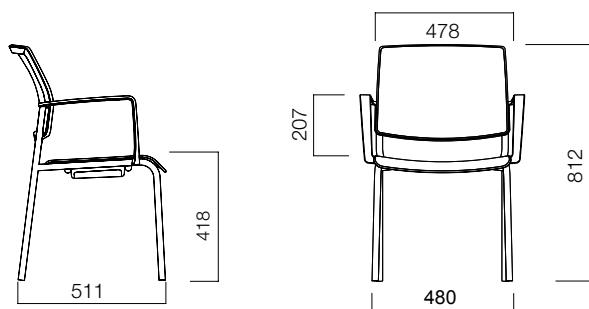

nurus

Trea Chair

Design by **Paul Brooks**

Trea Chair

As a spring chair design or on 4 legs. With or without armrests and soft material cushioning. For meeting zones, homes, cafes and restaurants, waiting and dining areas. Can be upholstered in fabric, leather or eco-leather. Without armrests version is easily stackable.

DIMENSIONS (mm)

Trea 4 Legs

Trea 4 Legs with Upholstery

Trea U Cantilever

Trea U Cantilever with Upholstery

Dimensions defined in millimeters.

Materials

Frame color is black. Legs come with black powder-coated or chrome. Font is available in plastic or upholstered.*