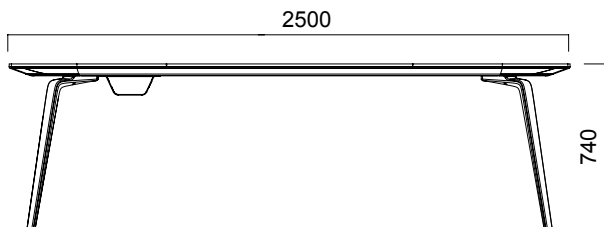

DIMENSIONS (mm)

4 Legs

2 Legs w/ Side Cabinet

Dimensions defined in millimeters.

Materials

Tabletops have veneer and recomposed veneer options with or without desk pad. Desk pad is eco leather with 3 colors option. Legs are lacquered.*