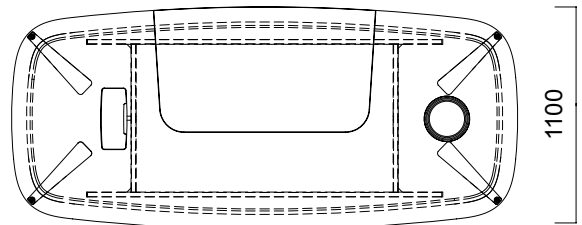

DIMENSIONS (mm)

4 Legs

2 Legs w/ Side Cabinet

Dimensions defined in millimeters.

Materials

Tabletops have veneer and recomposed veneer options with or without desk pad. Desk pad is eco leather with 3 colors option. Legs are lacquered.*