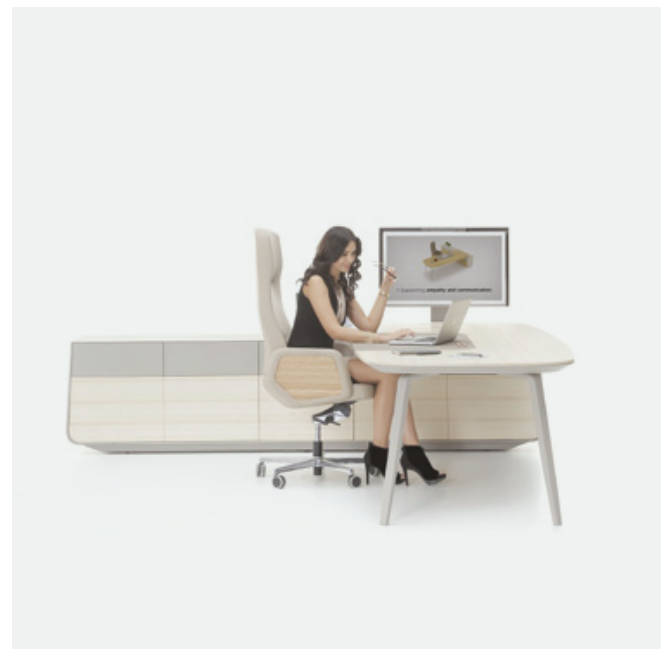

Also optional in Ashbury Oval is **Nurus Links**, with or without the desktop wireless charging unit. You may further customize your desk with a touch operated cable cap that hides the USB connections and the mains socket with 2-leg and manual operated cable cap with 4-leg. Finally, a desk pad is also optional. Ashbury Oval without the desk pad is perfectly usable as a meeting table.

- Optional built-in HD monitor on side cabinets feature a button activated hide and reveal mechanism.
- Optional **Nurus Links** with wireless mobile charging support and easy access to USB & electrical connections.
- Optional eco-leather desk pad available in 3 different colors.

nurus links®

Nurus Links® that are exclusive to Nurus products helps your electronics match your furniture; allows transferring of information and video-conferences to be realized. Quick and accurate charging abilities coupled with multimedia features bring speed and ease into daily operations.

Design by Stefan Brodbeck

Stefan Brodbeck studied product design and architecture in Kassel. He started his professional life by working with Eichinger oder Knechtl architectures in Vienna. Brodbeck, who specialized in various fields ranging from home and office furnitures to industrial products, and from exhibition planning to design; founded his own design studio called Brodbeck Design in 1994.