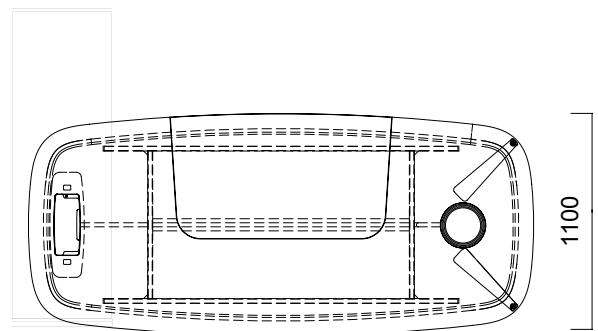

DIMENSIONS (mm)

4 Legs

2 Legs w/ Side Cabinet

Dimensions defined in millimeters.

Materials

Tabletops have veneer and recomposed veneer options with or without desk pad. Desk pad is eco leather with 3 colors option. Legs are lacquered.*