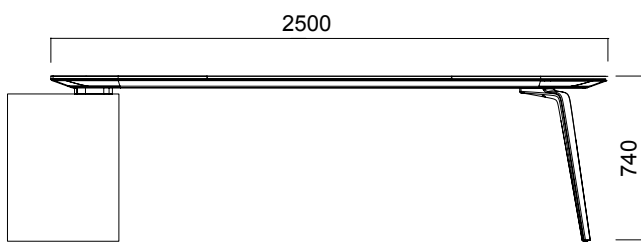

DIMENSIONS (mm)

4 Legs

2 Legs w/ Side Cabinet

Dimensions defined in millimeters.

Materials

Tabletops have veneer and recomposed veneer options with or without desk pad. Desk pad is eco leather with 3 colors option. Legs are lacquered.*

*Please refer to technical document.

Notes

Screen unit is optional only for side cabinets. Depth of side cabinet with screen unit option is 550 mm.

Wireless phone charging unit is optional for all versions.