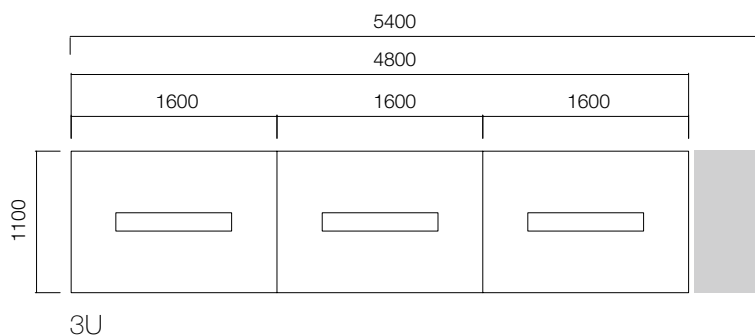

DIMENSIONS (mm)

Open Leg

Closed Leg

Square

DIMENSIONS (mm)

2U w/ Open Leg

2U w/ Closed Leg

3U Open Leg

*L:4800 is available in open-legged option.

Dimensions defined in millimeters.

Materials

Tabletops have veneer, vintorio veneer and recomposed veneer options. Open legs are powder painted. Closed legs inner surface made by the same material as tabletops, outer frame are powder painted. 2U and 3U desks mid legs are lacquered.*