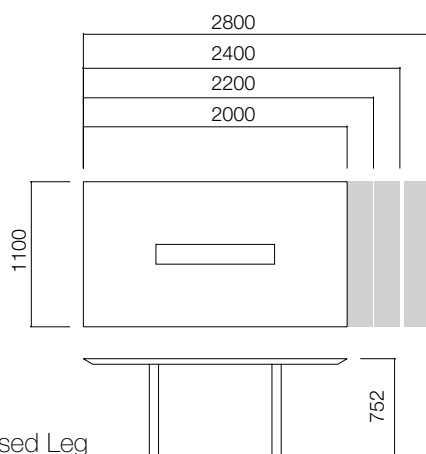

DIMENSIONS (mm)

Open Leg

Closed Leg

Square

DIMENSIONS (mm)

2U w/ Open Leg

2U w/ Closed Leg

3U Open Leg

*L:4800 is available in open-legged option.

Dimensions defined in millimeters.

Materials

Tabletops have veneer, vintorio veneer and recomposed veneer options. Open legs are powder painted. Closed legs inner surface made by the same material as tabletops, outer frame are powder painted. 2U and 3U desks mid legs are lacquered.*