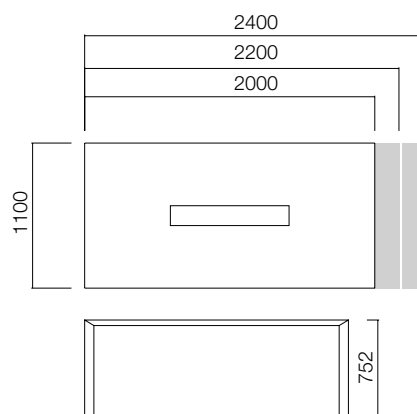

DIMENSIONS (mm)

Open Leg

Closed Leg

Square

DIMENSIONS (mm)

2U w/ Open Leg

2U w/ Closed Leg

3U Open Leg

*L:4800 is available in open-legged option.

Dimensions defined in millimeters.

Materials

Tabletops have veneer, vintorio veneer and recomposed veneer options. Open legs are powder painted. Closed legs inner surface made by the same material as tabletops, outer frame are powder painted. 2U and 3U desks mid legs are lacquered.*