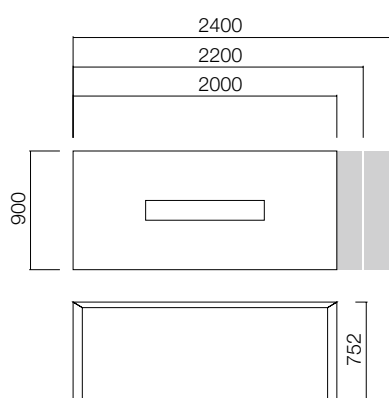

DIMENSIONS (mm)

Open Leg

Closed Leg

Square

DIMENSIONS (mm)

2U w/ Open Leg

2U w/ Closed Leg

3U Open Leg

*L:4800 is available in open-legged option.

Dimensions defined in millimeters.

Materials

Tabletops have veneer, vintorio veneer and recomposed veneer options. Open legs are powder painted. Closed legs inner surface made by the same material as tabletops, outer frame are powder painted. 2U and 3U desks mid legs are lacquered.*