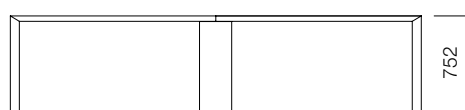

DIMENSIONS (mm)

Open Leg

Closed Leg

Square

DIMENSIONS (mm)

2U w/ Open Leg

2U w/ Closed Leg

3U Open Leg

*L:4800 is available in open-legged option.

Dimensions defined in millimeters.

Materials

Tabletops have veneer, vintorio veneer and recomposed veneer options. Open legs are powder painted. Closed legs inner surface made by the same material as tabletops, outer frame are powder painted. 2U and 3U desks mid legs are lacquered.*