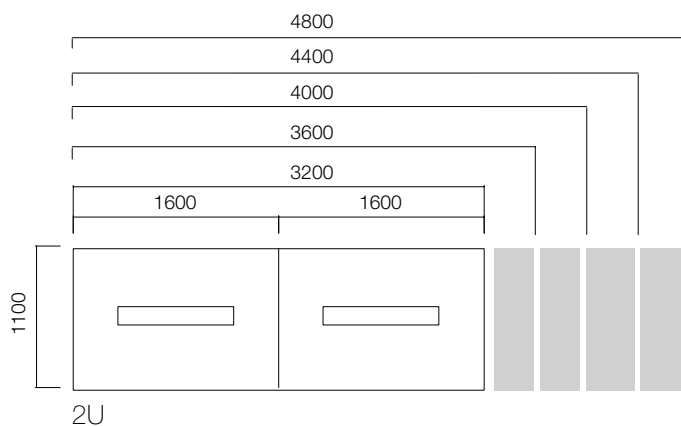

DIMENSIONS (mm)

Open Leg

Closed Leg

Square

DIMENSIONS (mm)

2U w/ Open Leg

2U w/ Closed Leg

3U Open Leg

*L:4800 is available in open-legged option.

Dimensions defined in millimeters.

Materials

Tabletops have veneer, vintorio veneer and recomposed veneer options. Open legs are powder painted. Closed legs inner surface made by the same material as tabletops, outer frame are powder painted. 2U and 3U desks mid legs are lacquered.*