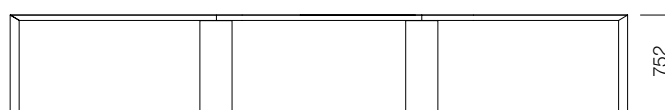

DIMENSIONS (mm)

Open Leg

Closed Leg

Square

DIMENSIONS (mm)

2U w/ Open Leg

2U w/ Closed Leg

3U Open Leg

*L:4800 is available in open-legged option.

Dimensions defined in millimeters.

Materials

Tabletops have veneer, vintorio veneer and recomposed veneer options. Open legs are powder painted. Closed legs inner surface made by the same material as tabletops, outer frame are powder painted. 2U and 3U desks mid legs are lacquered.*