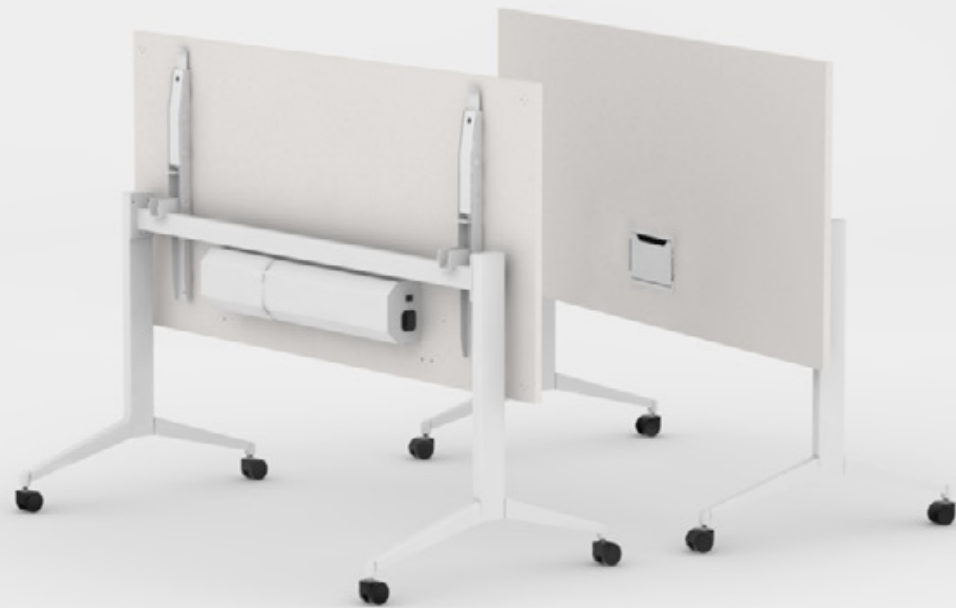

nurus

Nest Collection at a Glance

Design by **Nurus D Lab**

The ultimate multi-purpose meeting desk system.

Seating arrangements for conferences or trainings determine the efficiency and the effectiveness of sessions. Having the proper seating arrangement can impact everything from team dynamics to comfort and visibility. We have designed Nest as a functional solution for areas of collective work such as meeting halls, classrooms and conference rooms but you may also use it at your home offices. By making it easy to move around, we aimed to provide a versatile solution that is readily adaptable to the changing number of participants or the purpose of use.

A functional desk system for flexible seating arrangements.

For a more open and friendly collaborative environment.

Angled Starter Desk

Angled Mid Desk

Straight Desk

Nurus D Lab

nurus