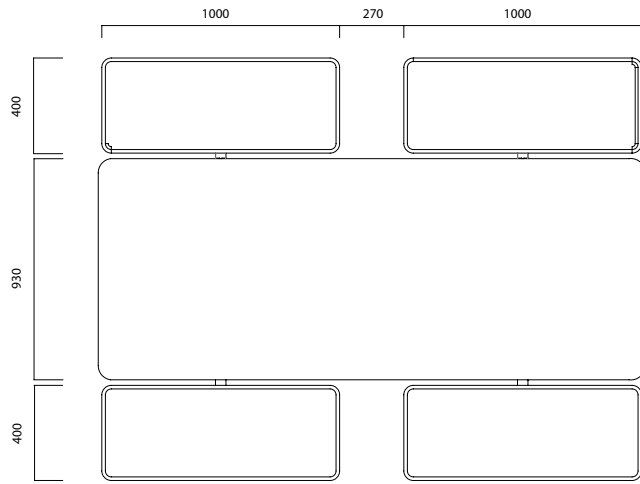

Picnic

DIMENSIONS (mm)

Picnic

Picnic w/ Desktop Unit

*Picnic with desktop unit comes in 2 versions: with 4 sockets or 2 sockets, 2 USB ports and a micro USB port.

nurus.com/picnic