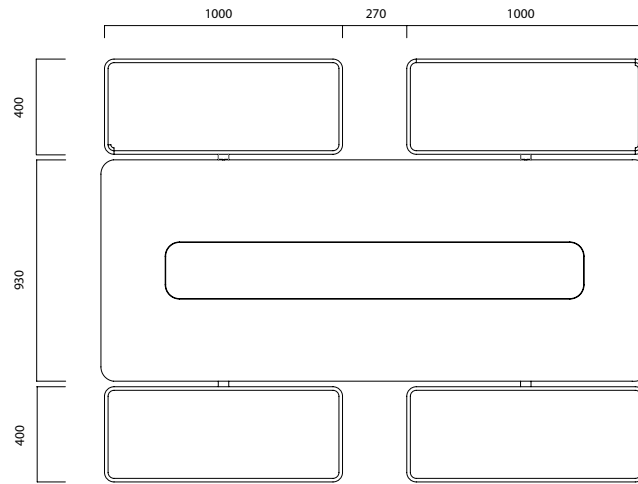

Picnic

DIMENSIONS (mm)

Picnic

Picnic w/ Desktop Unit

*Picnic with desktop unit comes in 2 versions: with 4 sockets or 2 sockets, 2 USB ports and a micro USB port.

nurus.com/picnic