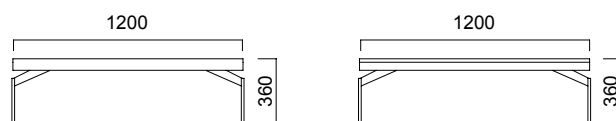

DIMENSIONS (mm)

To Coffee Table W80

To Coffee Table W110 Square

To Coffee Table R120 Circular

To Coffee Table W90

## DIMENSIONS (mm)

To Coffee Table W90

To Coffee Table W110

To Notebook Table

Dimensions defined in millimeters.