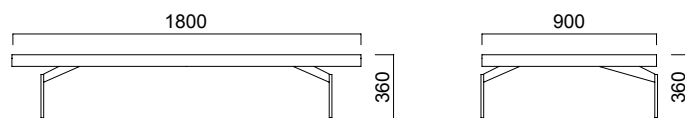

DIMENSIONS (mm)

To Coffee Table W80

To Coffee Table W110 Square

To Coffee Table R120 Circular

To Coffee Table W90

## DIMENSIONS (mm)

To Coffee Table W90

To Coffee Table W110

To Notebook Table

Dimensions defined in millimeters.