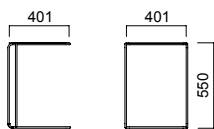

DIMENSIONS (mm)

To Coffee Table W80

To Coffee Table W110 Square

To Coffee Table R120 Circular

To Coffee Table W90

## DIMENSIONS (mm)

To Coffee Table W90

To Coffee Table W110

To Notebook Table

Dimensions defined in millimeters.