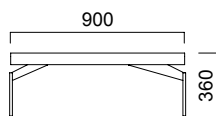

DIMENSIONS (mm)

To Coffee Table W80

To Coffee Table W110 Square

To Coffee Table R120 Circular

To Coffee Table W90

## DIMENSIONS (mm)

To Coffee Table W90

To Coffee Table W110

To Notebook Table

Dimensions defined in millimeters.