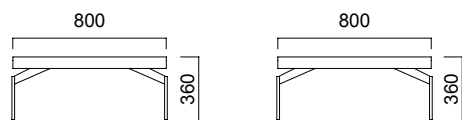

## To Coffee Table

Various sizes of tables, on which you can place your personal items or study tools. You may choose a table with cable cover or notebook table that provides easy use of mobile devices at homes, meeting areas and offices. You can combine To Consoles and Coffee Tables with other Nurus products as much as you can with others from the To line.

DIMENSIONS (mm)

To Coffee Table W80

To Coffee Table W110 Square

To Coffee Table R120 Circular

To Coffee Table W90