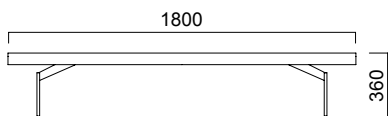

DIMENSIONS (mm)

To Coffee Table W80

To Coffee Table W110 Square

To Coffee Table R120 Circular

To Coffee Table W90

## DIMENSIONS (mm)

To Coffee Table W90

To Coffee Table W110

To Notebook Table

Dimensions defined in millimeters.