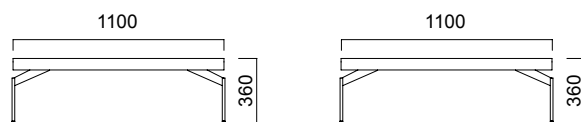

DIMENSIONS (mm)

To Coffee Table W80

To Coffee Table W110 Square

To Coffee Table R120 Circular

To Coffee Table W90

## DIMENSIONS (mm)

To Coffee Table W90

To Coffee Table W110

To Notebook Table

Dimensions defined in millimeters.