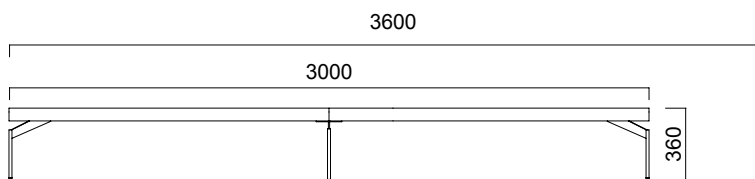

DIMENSIONS (mm)

To Coffee Table W80

To Coffee Table W110 Square

To Coffee Table R120 Circular

To Coffee Table W90

## DIMENSIONS (mm)

To Coffee Table W90

To Coffee Table W110

To Notebook Table

Dimensions defined in millimeters.