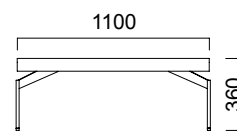

DIMENSIONS (mm)

To Coffee Table W80

To Coffee Table W110 Square

To Coffee Table R120 Circular

To Coffee Table W90

## DIMENSIONS (mm)

To Coffee Table W90

To Coffee Table W110

To Notebook Table

Dimensions defined in millimeters.