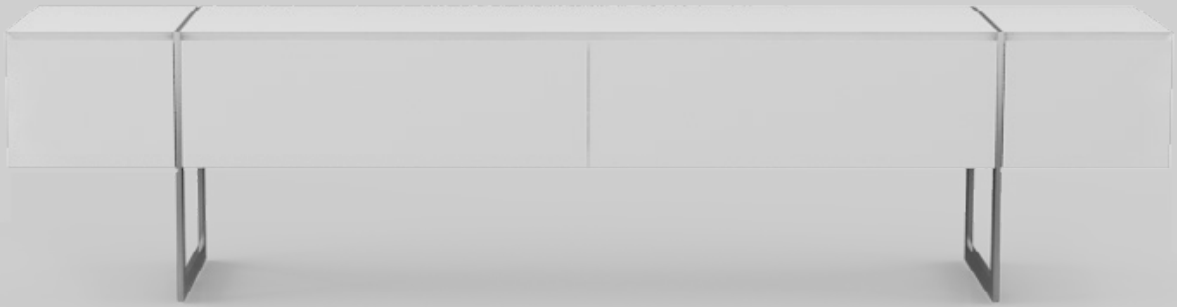

nurus

TO Console

Design by **Tanju Özelgin**

To Console

Presented in geometric and clear lines, To Consoles create a functional storage area in all living spaces; from meeting areas to executive offices and homes. Store your electronics for presentations and videoconferences or use it for your documents. To Consoles may be used in combination with other Nurus products or others from the To line.

Design by Tanju Özelgin

Tanju Özelgin is a 1984 graduate of Marmara University, Faculty of Fine Arts, Industrial Design. He founded Scala Design for exhibition stand, yacht, residence and office projects, a few years later on. Between 93 and 95 he worked with IN Mobilya, as a founding partner. A year later, he co-founded the Bright Red with Ertan Binme for industrial product design, digital video-graphics and interior planning and its applications. Since 2005, TO Design Studio, focuses on interior and industrial product design. Since 1998, he is also a faculty member and a project advisor.

DIMENSIONS (mm)

To M Console

To L Console

To XL Console

Dimensions defined in millimeters.

Materials

Console bodies can be veneered, vintorio veneered, recomposed veneered or lacquered. Legs come with chromed or powder coated options.*