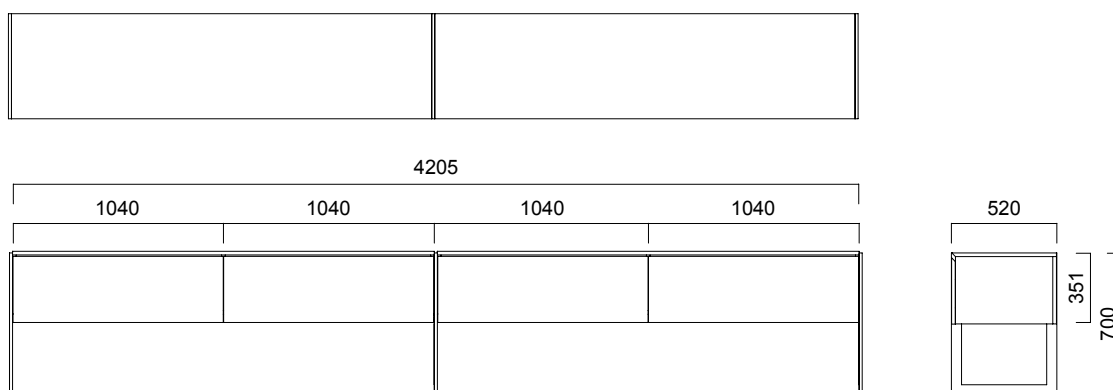

DIMENSIONS (mm)

To M Console

To L Console

To XL Console

Dimensions defined in millimeters.

Materials

Console bodies can be veneered, vintorio veneered, recomposed veneered or lacquered. Legs come with chromed or powder coated options.*