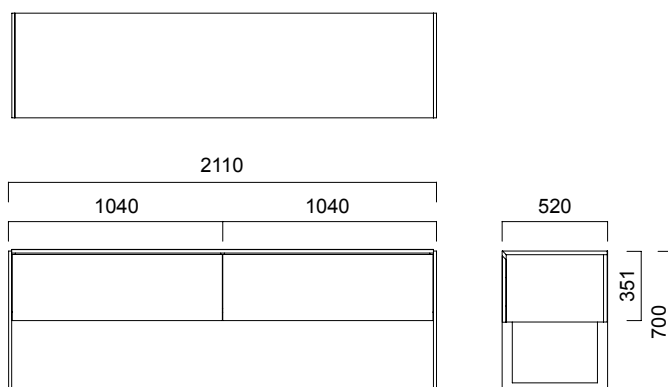

DIMENSIONS (mm)

To M Console

To L Console

To XL Console

Dimensions defined in millimeters.

Materials

Console bodies can be veneered, vintorio veneered, recomposed veneered or lacquered. Legs come with chromed or powder coated options.*