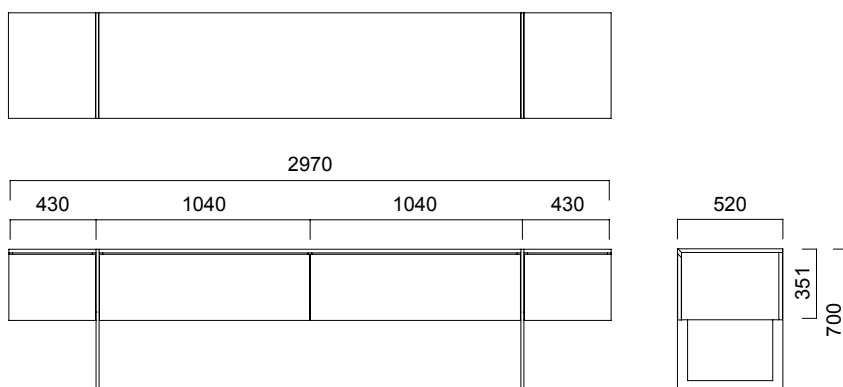

DIMENSIONS (mm)

To M Console

To L Console

To XL Console

Dimensions defined in millimeters.

Materials

Console bodies can be veneered, vintorio veneered, recomposed veneered or lacquered. Legs come with chromed or powder coated options.*