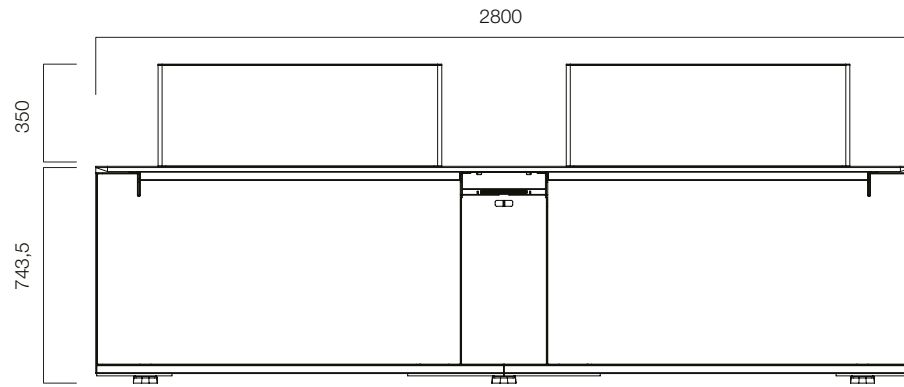

- Compact uni-body design in black or white.
- From 140 (Double Bench) to 280 centimeters (Quatro Bench) of smooth, uninterrupted work surface.
- Silent, touch-convertible separator panels with optional, integrated lighting solution.
- T-frame provides comfortable leg space.

Double Bench

Quatro Bench

DIMENSIONS (mm)

Double Bench

Quatro Bench

nurus.com/londonbench