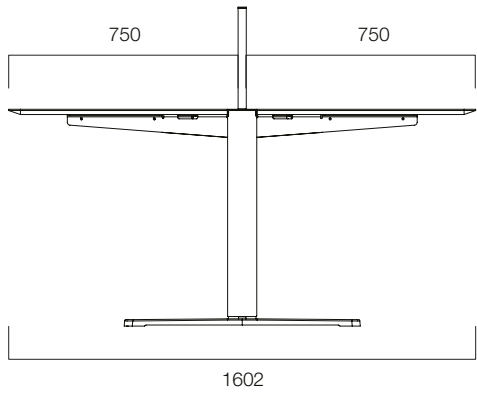

- Compact uni-body design in black or white.
- From 140 (Double Bench) to 280 centimeters (Quatro Bench) of smooth, uninterrupted work surface.
- Silent, touch-convertible separator panels with optional, integrated lighting solution.
- T-frame provides comfortable leg space.

Double Bench

Quatro Bench

DIMENSIONS (mm)

Double Bench

Quatro Bench

nurus.com/londonbench