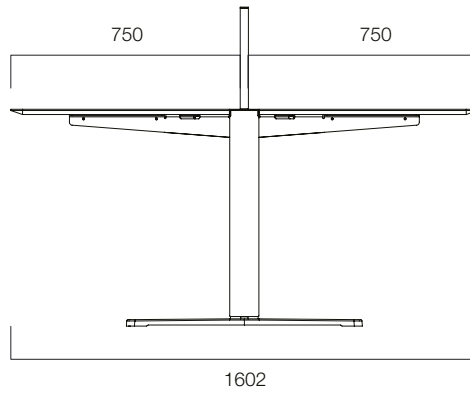

- Compact uni-body design in black or white.
- From 140 (Double Bench) to 280 centimeters (Quatro Bench) of smooth, uninterrupted work surface.
- Silent, touch-convertible separator panels with optional, integrated lighting solution.
- T-frame provides comfortable leg space.

Double Bench

Quatro Bench

DIMENSIONS (mm)

Double Bench

Quatro Bench

nurus.com/londonbench