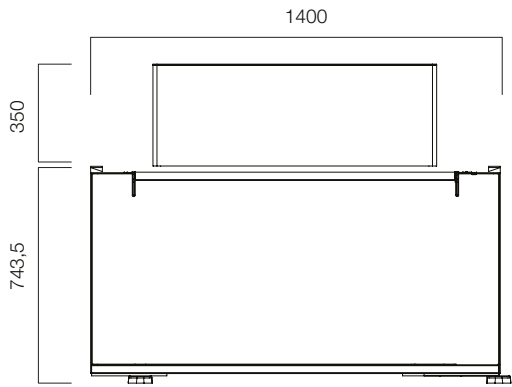

- Compact uni-body design in black or white.
- From 140 (Double Bench) to 280 centimeters (Quatro Bench) of smooth, uninterrupted work surface.
- Silent, touch-convertible separator panels with optional, integrated lighting solution.
- T-frame provides comfortable leg space.

Double Bench

Quatro Bench

DIMENSIONS (mm)

Double Bench

Quatro Bench

nurus.com/londonbench