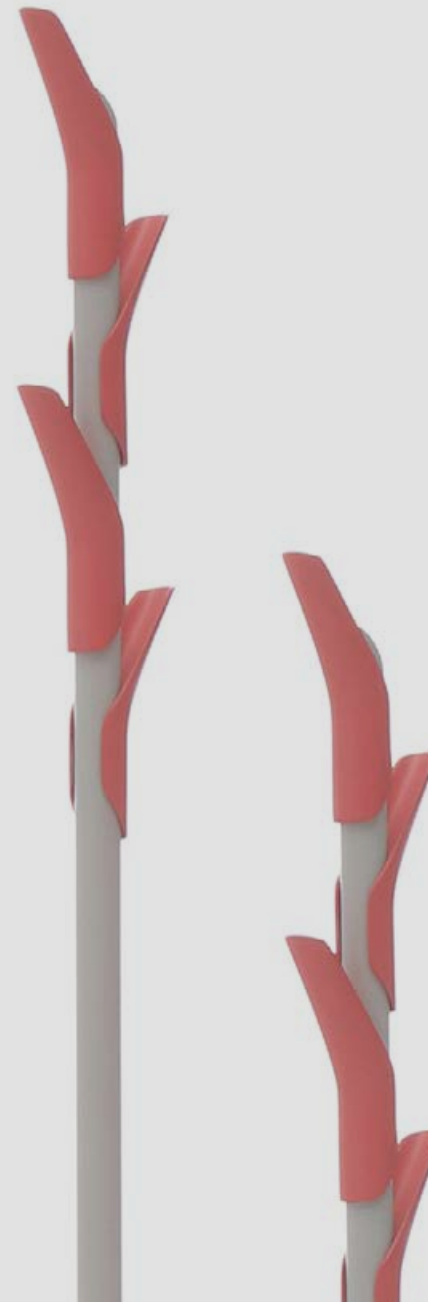

nurus

Leaves Collection

Design by **Nurus D Lab**

Inspired by the harmony and elegance of leaves...

Leaves collection fits into various environments including work spaces, social areas, homes, and many others with a simple design inspired by nature.

Designed with inspiration from harmonious and elegant appearance of leaves' coexistence, Leaves collection has single and double varieties, and a double umbrella-holder version.

Leaves collection offers a well-balanced and sturdy structure built on metal framework, and creates a cosy and warm atmosphere with a simple design, and colour variety of its carriers.

Leaves Double

Leaves Single

DIMENSIONS (mm)

Leaves Single

Leaves Double

Leaves Double - with Umbrella Holder

nurus.com/leaves