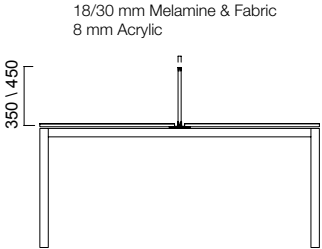

Tools collection provides a variety of options with small organizers that can be attached onto accessory strips.

Tools accessories include desktop book holder, file holder, rack, vertical and horizontal paper holder, pen rack, note holder, photograph holder, and mini rack, along with CPU carrier, which can be used with Be2 cabinet. Tools accessories are classified into two groups: those that are hung and attached to accessory strip.

DIMENSIONS (mm)

Side Panels

Tabletop Panel

DIMENSIONS (mm)

Panel on Accessory Strip

8 mm Acrylic & Fabric

Sided Accessory Strip

Accessory Strip on Cabinet