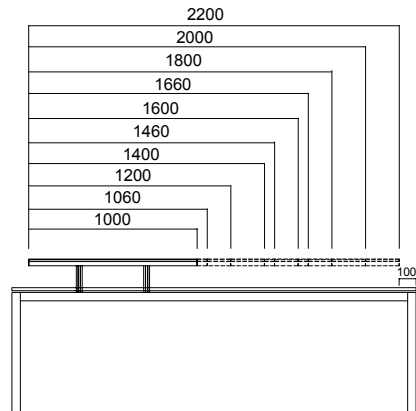

DIMENSIONS (mm)

Side Panels

Tabletop Panel

DIMENSIONS (mm)

Panel on Accessory Strip

8 mm Acrylic & Fabric

Sided Accessory Strip

Accessory Strip on Cabinet