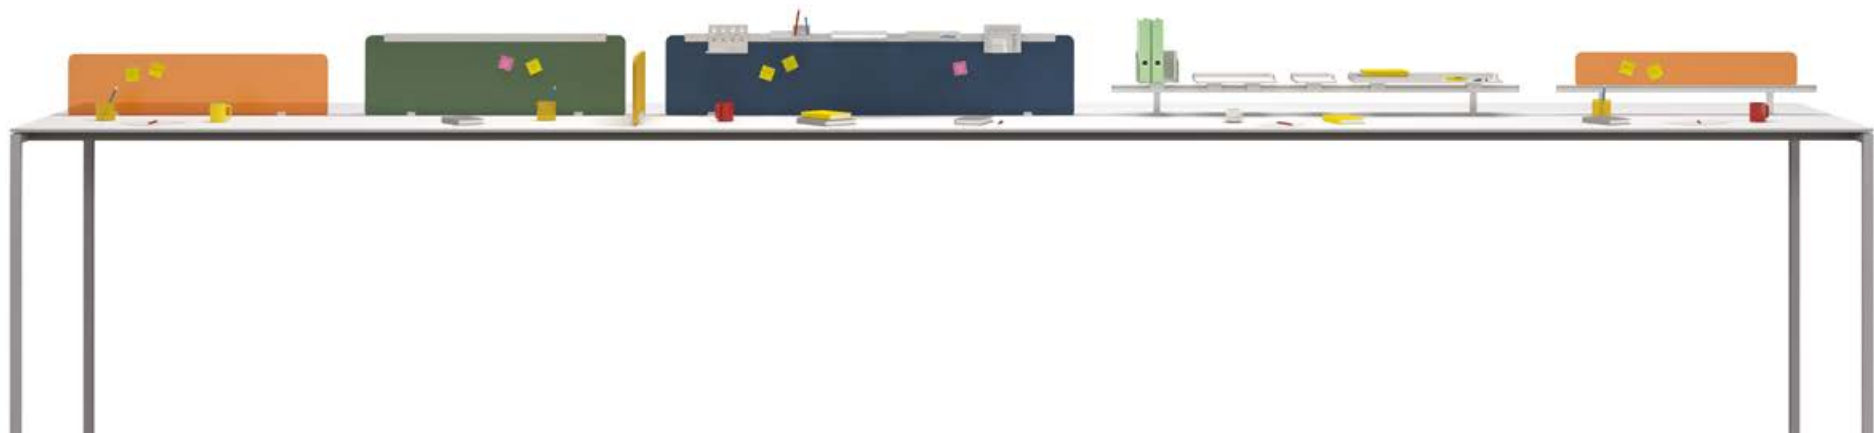

nurus

Tools Collection

Design by **Nurus D Lab**

Functional and efficient work spaces.

Tools collection has a rich product range, including panels, accessory strips and organizer accessories. Tools collection facilitates your business life by organizing work spaces and keeping everything in place.

Tools collection was designed to organize and maintain work spaces in order to facilitate your business life. With a rich product range, including panels, accessory strips and organizer accessories, Tools collection provides a definitive solution to your business life requirements.

With options such as single or double sided panel, tabletop panel, and accessory strips, Tools collection creates customizable private working spaces in open offices. Panels are suitable for use with workstations and islands included in Nurus work systems, and offer melamine, acrylic, and cloth as material options.

Tools collection includes accessory strips that can be placed between the tables or on top of cabinets carrying table slabs or panels. Accessory strips of Tools can be used single or double sided to match the configuration of workstations.