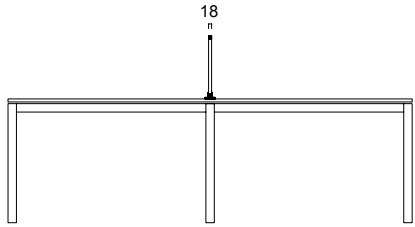

Tools collection provides a variety of options with small organizers that can be attached onto accessory strips.

Tools accessories include desktop book holder, file holder, rack, vertical and horizontal paper holder, pen rack, note holder, photograph holder, and mini rack, along with CPU carrier, which can be used with Be2 cabinet. Tools accessories are classified into two groups: those that are hung and attached to accessory strip.

DIMENSIONS (mm)

Side Panels

Tabletop Panel

DIMENSIONS (mm)

Panel on Accessory Strip

8 mm Acrylic & Fabric

Sided Accessory Strip

Accessory Strip on Cabinet