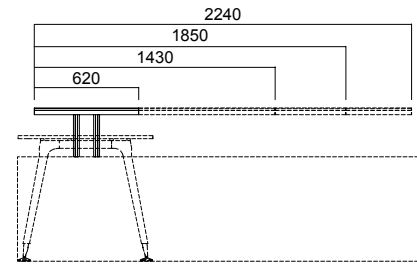

DIMENSIONS (mm)

Side Panels

Tabletop Panel

DIMENSIONS (mm)

Panel on Accessory Strip

8 mm Acrylic & Fabric

Sided Accessory Strip

Accessory Strip on Cabinet