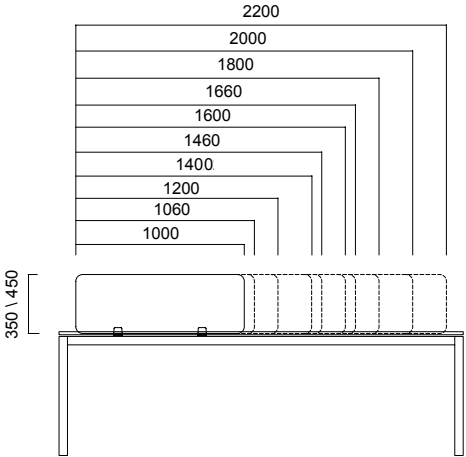

Tools collection provides a variety of options with small organizers that can be attached onto accessory strips.

Tools accessories include desktop book holder, file holder, rack, vertical and horizontal paper holder, pen rack, note holder, photograph holder, and mini rack, along with CPU carrier, which can be used with Be2 cabinet. Tools accessories are classified into two groups: those that are hung and attached to accessory strip.

DIMENSIONS (mm)

Side Panels

Tabletop Panel

DIMENSIONS (mm)

Panel on Accessory Strip

8 mm Acrylic & Fabric

Sided Accessory Strip

Accessory Strip on Cabinet