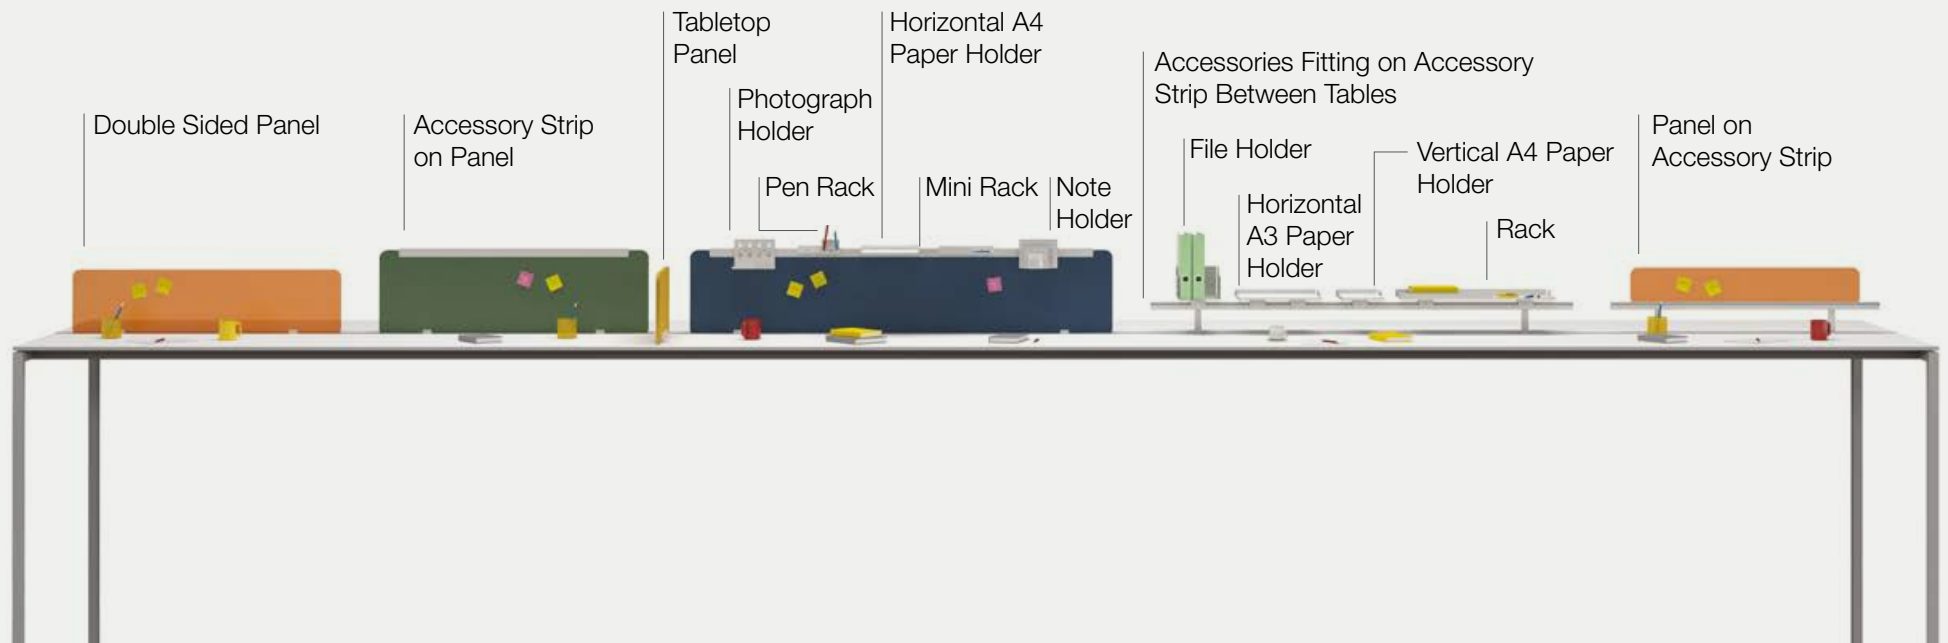

Tools collection was designed to organize and maintain work spaces in order to facilitate your business life. With a rich product range, including panels, accessory strips and organizer accessories, Tools collection provides a definitive solution to your business life requirements.

With options such as single or double sided panel, tabletop panel, and accessory strips, Tools collection creates customizable private working spaces in open offices. Panels are suitable for use with workstations and islands included in Nurus work systems, and offer melamine, acrylic, and cloth as material options.

Tools collection includes accessory strips that can be placed between the tables or on top of cabinets carrying table slabs or panels. Accessory strips of Tools can be used single or double sided to match the configuration of workstations.

Tools collection provides a variety of options with small organizers that can be attached onto accessory strips.

Tools accessories include desktop book holder, file holder, rack, vertical and horizontal paper holder, pen rack, note holder, photograph holder, and mini rack, along with CPU carrier, which can be used with Be2 cabinet. Tools accessories are classified into two groups: those that are hung and attached to accessory strip.