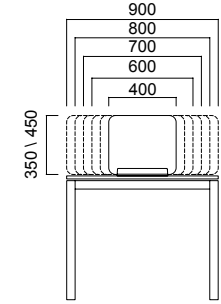

Tools collection provides a variety of options with small organizers that can be attached onto accessory strips.

Tools accessories include desktop book holder, file holder, rack, vertical and horizontal paper holder, pen rack, note holder, photograph holder, and mini rack, along with CPU carrier, which can be used with Be2 cabinet. Tools accessories are classified into two groups: those that are hung and attached to accessory strip.

DIMENSIONS (mm)

Side Panels

Tabletop Panel

DIMENSIONS (mm)

Panel on Accessory Strip

8 mm Acrylic & Fabric

Sided Accessory Strip

Accessory Strip on Cabinet