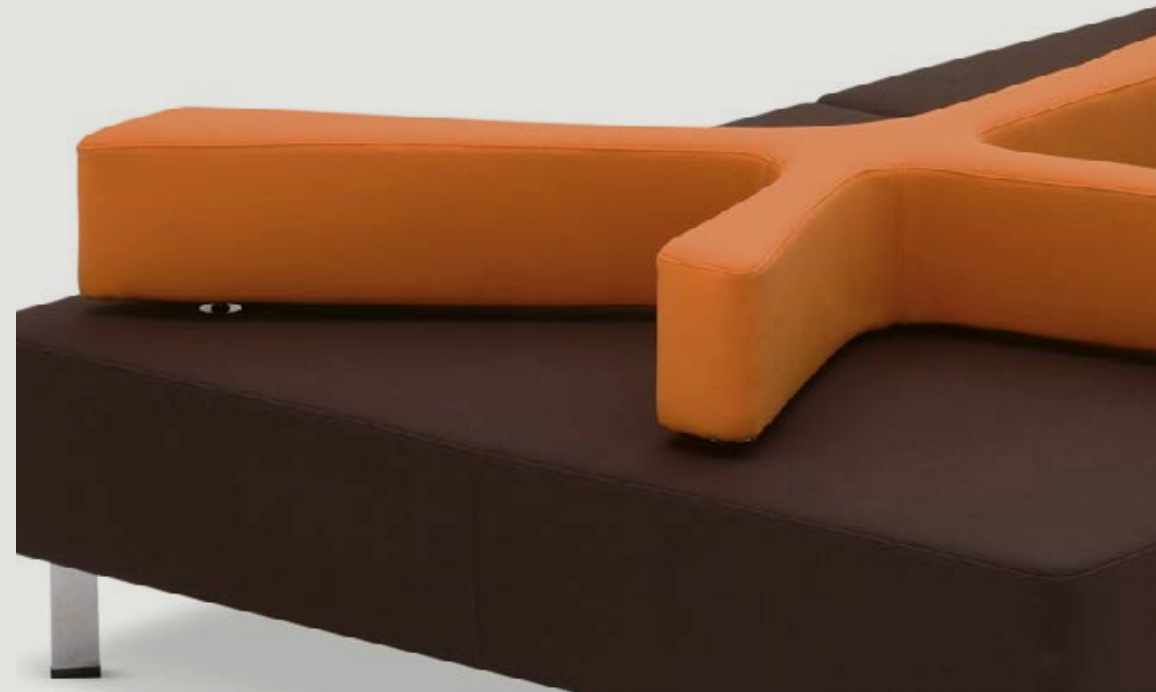

nurus

4U Collection at a Glance

Design by **Ece-Oğuz Yalım**

Socializing colourfully.

4U creates cosy and lively areas with a design that encourages socializing in shared areas. With an adjustable backrest support defining sitting spaces, 4U offers comfort beyond your expectations.

2010
by Tasarım Güllü

reddot design award
winner 2009

Cheerful, social, and energetic spaces...

A professional studio portrait of a man and a woman. The woman, on the left, has long, wavy brown hair and is wearing a white collared shirt under a dark grey vest. The man, on the right, has short dark hair and is wearing a black button-down shirt. He has his arms crossed. The background is a plain, light grey wall. The text 'Ece-Oğuz Yalım' is overlaid in the center in a large, white, sans-serif font.

Ece-Oğuz Yalım

A modern lounge area with wood-paneled walls, recessed ceiling lights, and contemporary furniture. The room features a dark wood wall on the left with horizontal lines and recessed lighting. The ceiling has several rectangular recessed light fixtures. The floor is made of dark, polished tiles. In the foreground, there are several modern, low-profile armchairs with light-colored upholstery and dark bases. In the background, there are more similar chairs and a staircase with a glass railing.