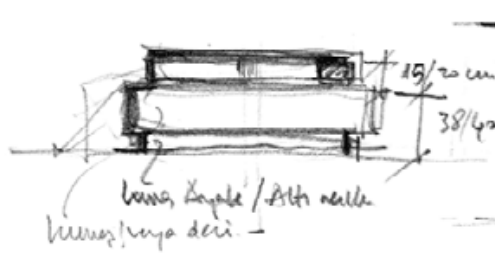

nurus

4U Collection at a Glance

Design by **Ece-Oğuz Yalım**

Socializing colourfully.

4U creates cosy and lively areas with a design that encourages socializing in shared areas. With an adjustable backrest support defining sitting spaces, 4U offers comfort beyond your expectations.

2010
by Tasarım Güllü

reddot design award
winner 2009

Cheerful, social, and energetic spaces...

A professional studio portrait of a man and a woman. The woman, on the left, has long, wavy brown hair and is wearing a white collared shirt under a dark grey vest. The man, on the right, has short dark hair and is wearing a black button-down shirt. He has his arms crossed. The background is a plain, light grey wall. The text 'Ece-Oğuz Yalım' is overlaid in the center in a large, white, sans-serif font.