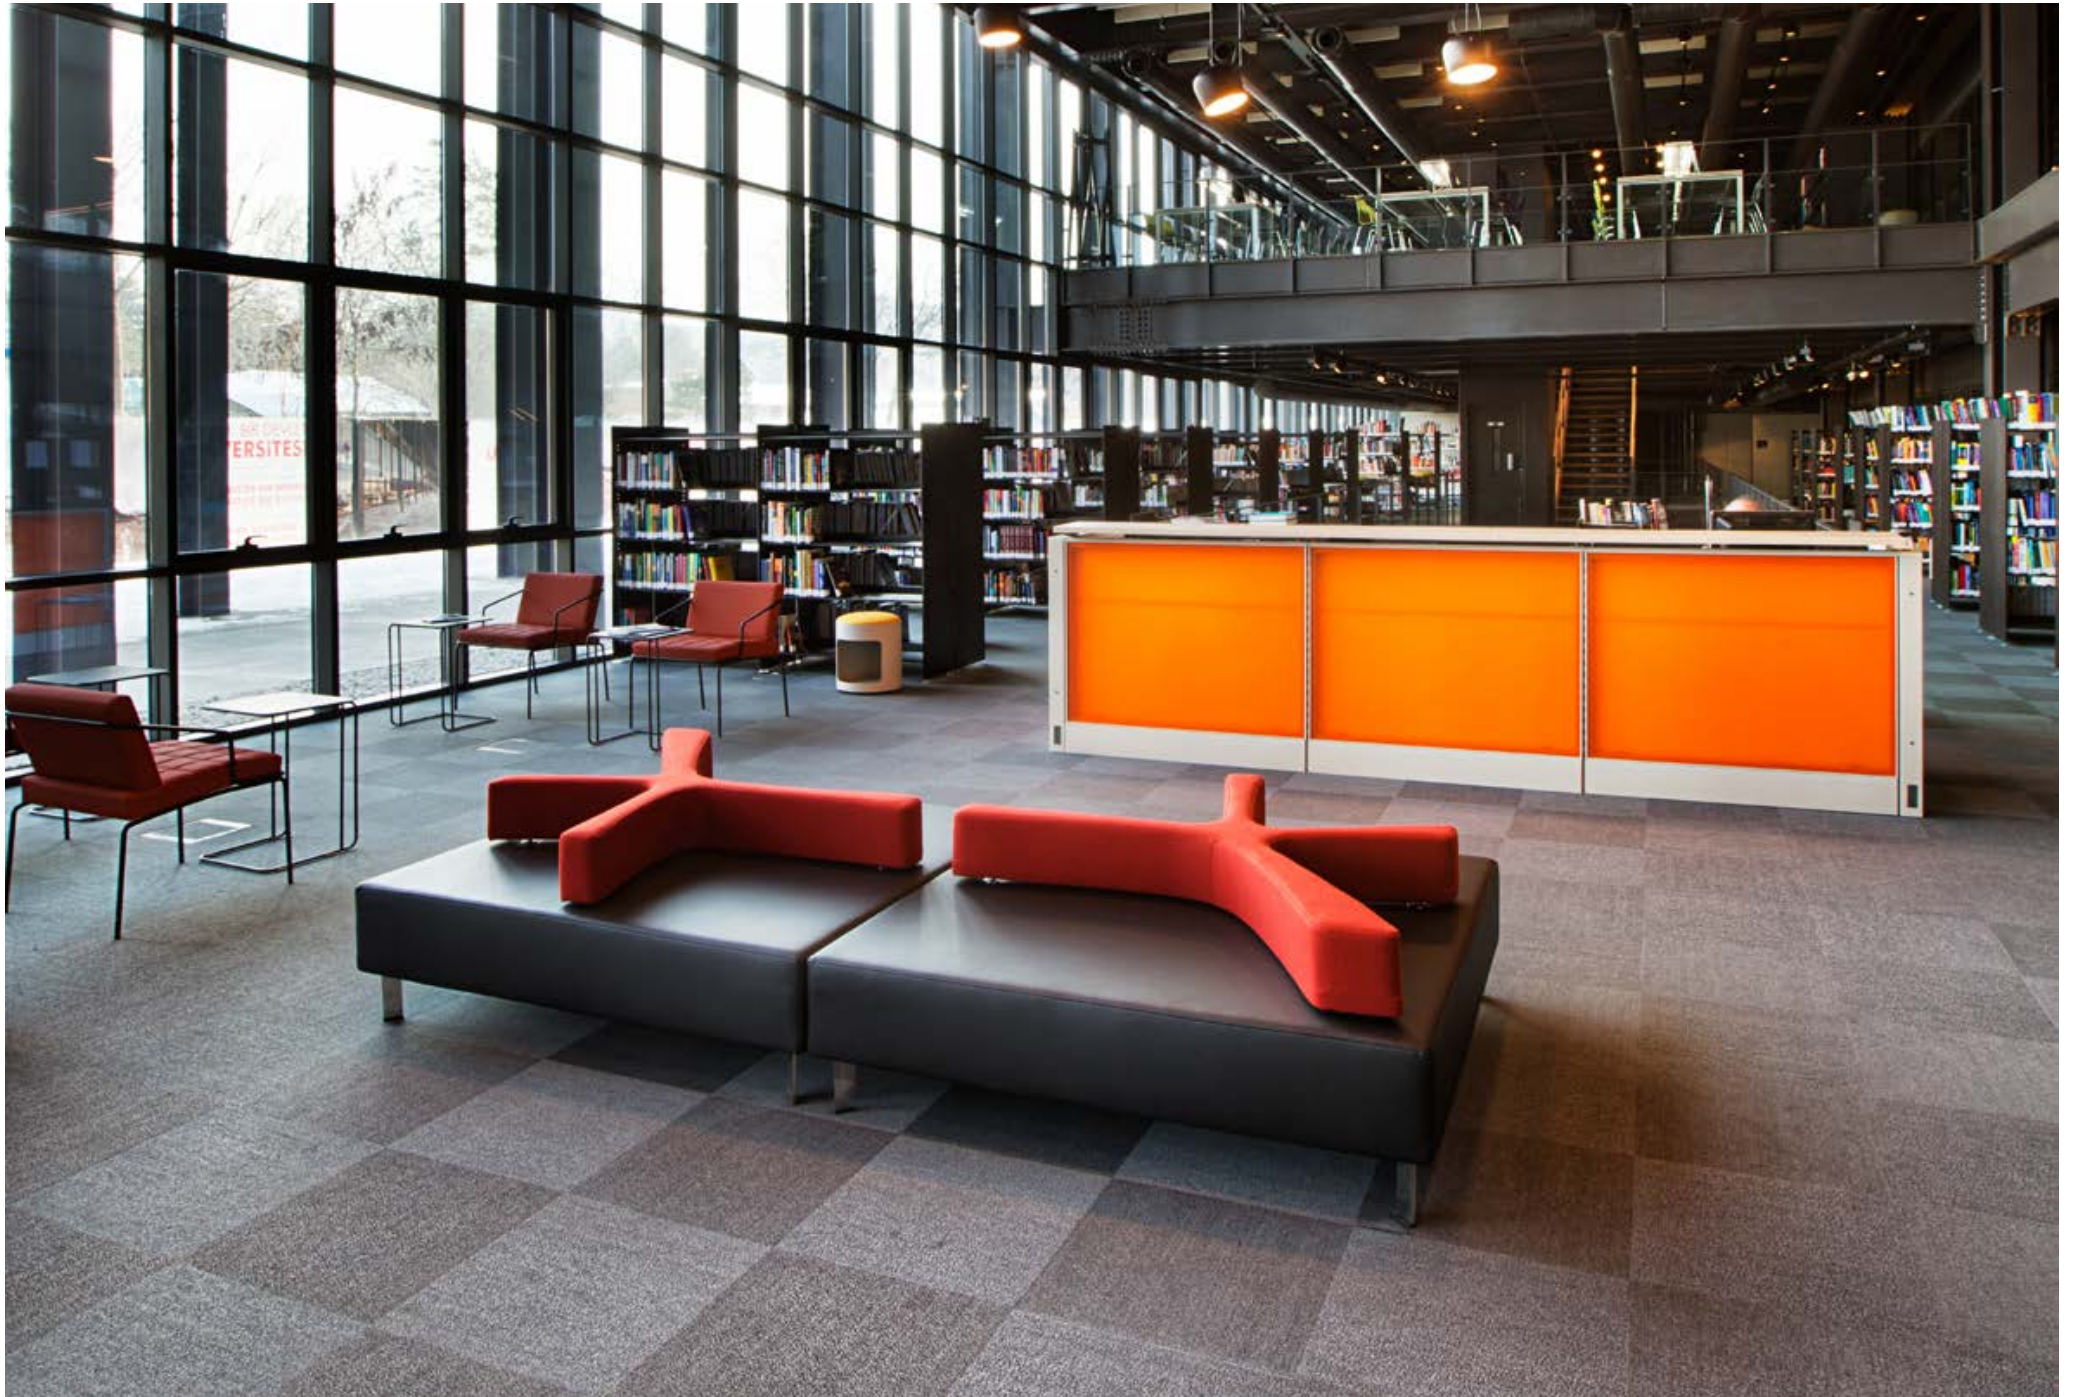

nurus

4U Collection at a Glance

Design by **Ece-Oğuz Yalım**

Socializing colourfully.

4U creates cosy and lively areas with a design that encourages socializing in shared areas. With an adjustable backrest support defining sitting spaces, 4U offers comfort beyond your expectations.

2010
by Tasarım Güllü

reddot design award
winner 2009

Cheerful, social, and energetic spaces...

A professional studio portrait of a man and a woman. The woman, on the left, has long, wavy brown hair and is wearing a white collared shirt under a dark grey vest. The man, on the right, has short dark hair and is wearing a black button-down shirt. He has his arms crossed. The background is a plain, light grey wall. The text 'Ece-Oğuz Yalım' is overlaid in the center in a large, white, sans-serif font.

Ece-Oğuz Yalım

A modern lounge area with wood-paneled walls, recessed ceiling lights, and contemporary furniture. The room features a dark wood wall on the left with horizontal lines and recessed lighting. The ceiling has several rectangular recessed light fixtures. The floor is made of dark, polished tiles. In the foreground, there are several modern, low-profile armchairs with light-colored upholstery and dark bases. In the background, there are more similar chairs and a staircase with a glass railing.