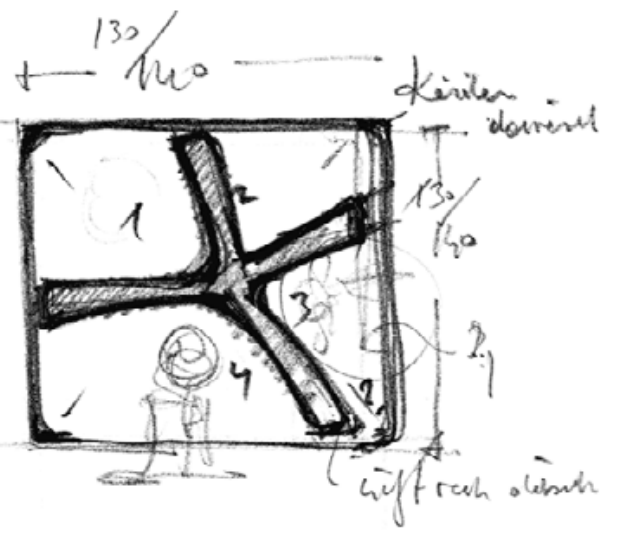

nurus

4U Collection at a Glance

Design by **Ece-Oğuz Yalım**

Socializing colourfully.

4U creates cosy and lively areas with a design that encourages socializing in shared areas. With an adjustable backrest support defining sitting spaces, 4U offers comfort beyond your expectations.

2010
by Tasarım Güllü

reddot design award
winner 2009

Cheerful, social, and energetic spaces...

A professional studio portrait of a man and a woman. The woman, on the left, has long, wavy brown hair and is wearing a white collared shirt under a dark grey vest. The man, on the right, has short dark hair and is wearing a black button-down shirt. He has his arms crossed. The background is a plain, light grey wall. The text 'Ece-Oğuz Yalım' is overlaid in the center in a large, white, sans-serif font.

Ece-Oğuz Yalım

A modern lounge area with wood-paneled walls, recessed ceiling lights, and contemporary furniture. The room features a dark wood wall on the left with horizontal lines and recessed lighting. The ceiling has several rectangular recessed light fixtures. The floor is made of dark, polished tiles. In the foreground, there are several modern, low-profile armchairs with light-colored upholstery and dark bases. In the background, there are more similar chairs and a staircase with a glass railing.