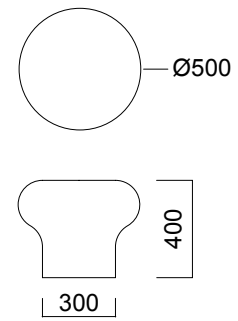

Featuring a 2 metre long bench of a linear design and an pouffe with 50 cm diameter, Cork product family will make usage space unique. Cork is made of fibreglass, and you can choose pouffes with lacquered paint or upholstered with a wide variety of colour options.

Cork Bank

Cork Pouffe

DIMENSIONS (mm)

Cork Bank

Cork Pouffe

nurus.com/cork