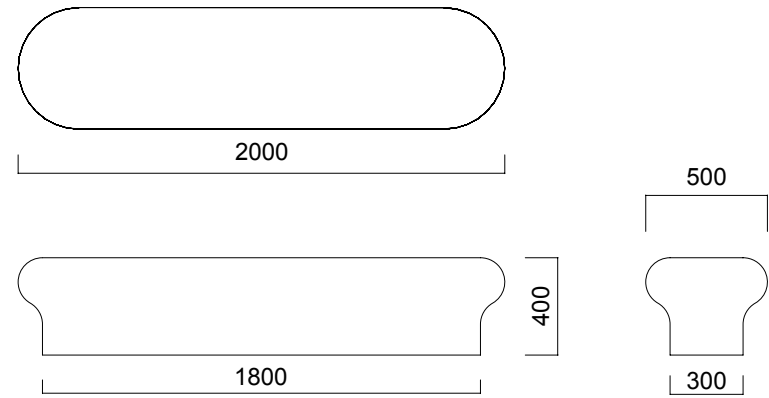

Featuring a 2 metre long bench of a linear design and an pouffe with 50 cm diameter, Cork product family will make usage space unique. Cork is made of fibreglass, and you can choose pouffes with lacquered paint or upholstered with a wide variety of colour options.

Cork Bank

Cork Pouffe

DIMENSIONS (mm)

Cork Bank

Cork Pouffe

nurus.com/cork