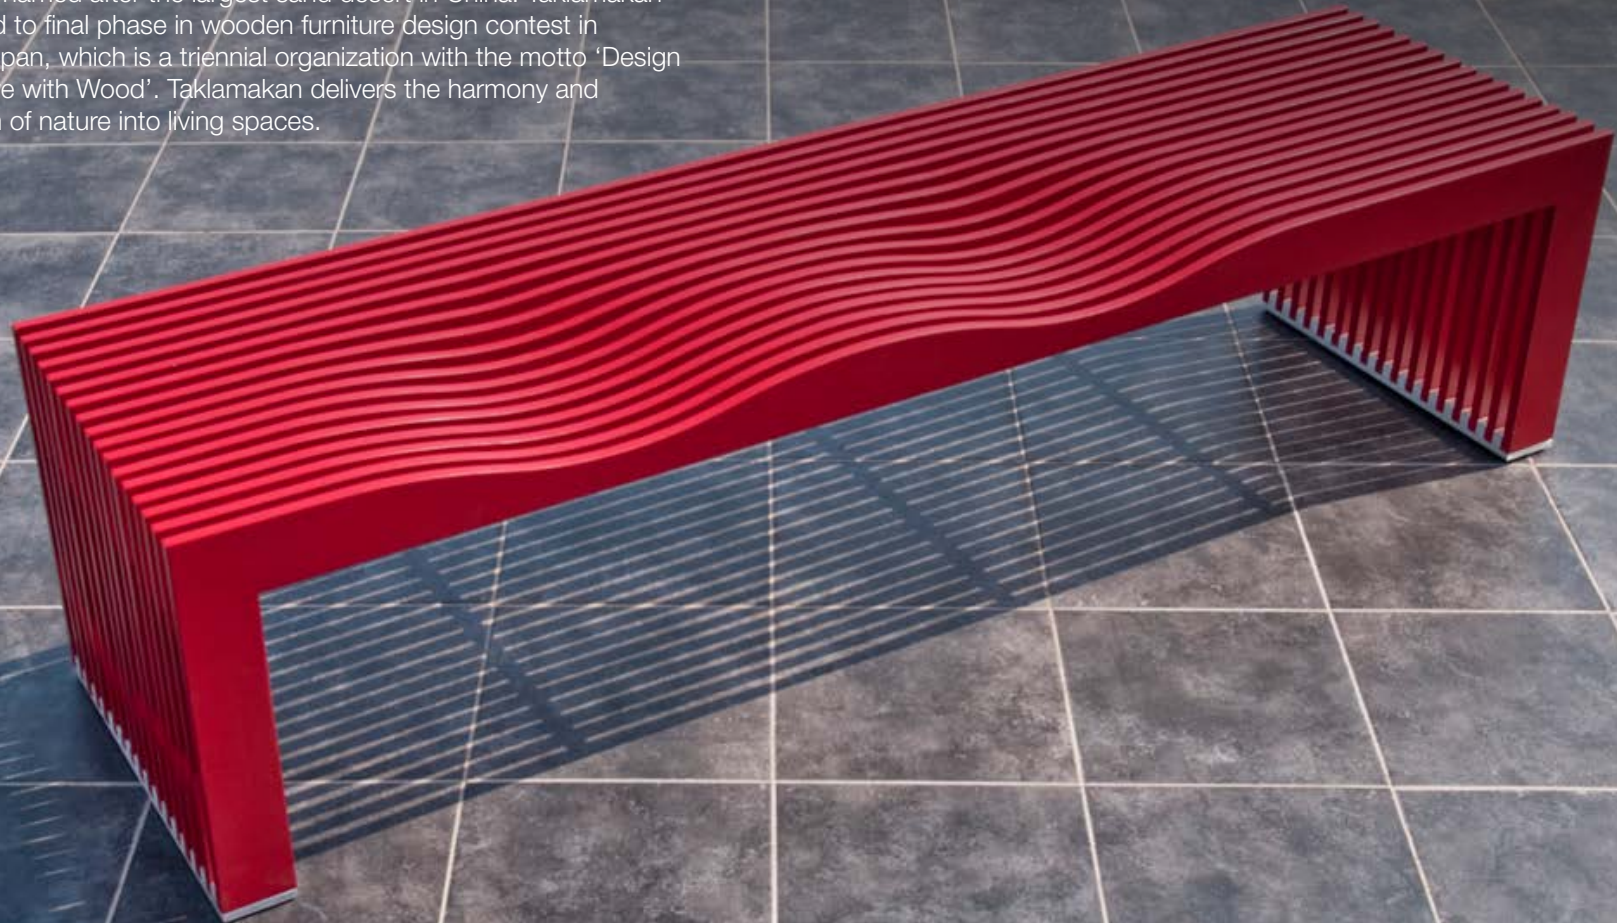

2008:  
good industrial  
design

IFDA  
INTERNATIONAL FURNITURE DESIGN AWARDS

MARTA Herford

**Delivering harmony and  
balance of nature into life.**

A black and white portrait of a man with long hair and a beard, looking slightly to the left. The name 'Atilla Kuzu' is overlaid in large white text across the center of the image.

**Atilla Kuzu**

A photograph of a modern outdoor bench with a slatted design, set in a courtyard with stone walls and columns. The bench is light-colored and has a series of vertical slats on its sides. It is positioned on a paved area between two stone columns. The background features a stone wall and some greenery. The word "nurus" is overlaid in white text on the bench.