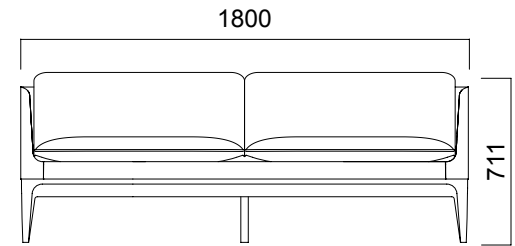

nurus

Atlantic Collection

Design by **CuldeSac**

BERNHARDT | design by **nurus**

Artistic Details...

The Atlantic lounge chair, designed by the Valencian design collective Culdesac, is a study in detail and balance. The beveled solid wood frame grounds the upholstery, as its contours balance graceful curves with dramatic angles. The artfully thin arms and back give Atlantic a lightness while still providing a sturdy structure for the loose cushions.

The generous planes of the seat and back lend a modern aura as the carved base references traditional wood craftsmanship.

DIMENSIONS (mm)

Atlantic Single

Atlantic Double

nurus.com/atlantic