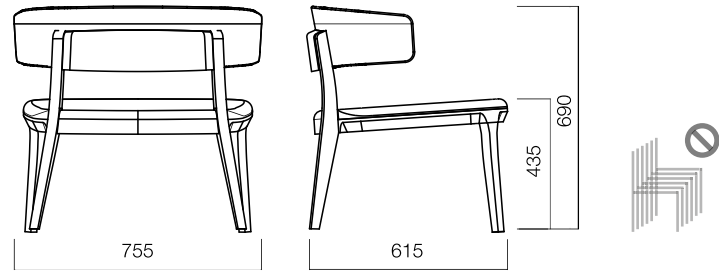

nurus

Porta Venezia Lounge Collection

Design by **Dorigo Design**

Cute and comfortable.

Venezia Lounge has been accorded the UNI EN 1022/98 and UNI EN 1728/00 standards that determine the durability and ergonomics of task chairs within the European Union.

The backrest and the seat are made of cold-cure polyurethane foam. The seat frame is manufactured from beech tree. The seat and the backrest are available in leather, eco-leather and fabric.

DIMENSIONS (mm)