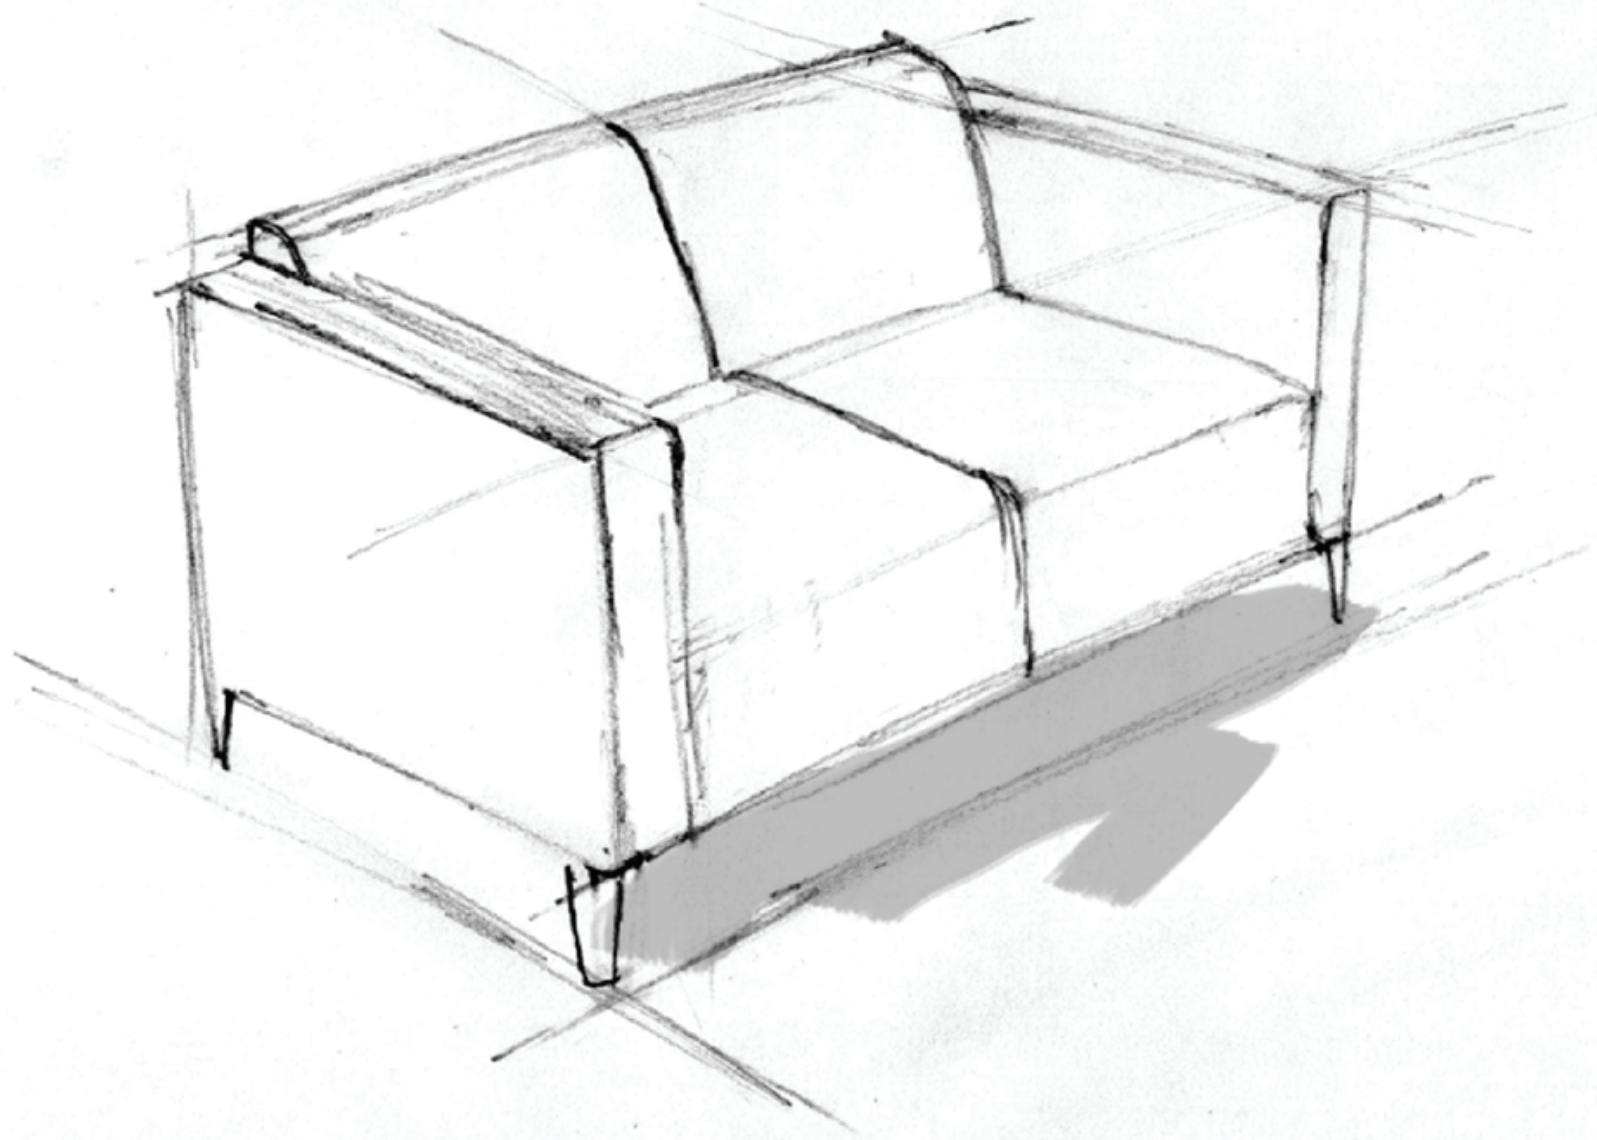

nurus

Claire Collection at a Glance

Design by **Nurus D Lab**

Alluring and comfortable...

Claire features a rich variety of colour and material choices to complement its simple design, and easily blends into all living spaces from homes to executive offices and social areas.

Providing a high level of comfort with measurements to match that of human body and a wide seating surface, Claire adds elegance to comfort with classy metal legs and perfect stitching.

Claire Tekli

Claire İkili

Claire Üçlü

A modern living room interior is shown through a large window at night. The room features a light-colored sofa, a dark wood coffee table, and a floor lamp with a white shade. A colorful abstract painting is visible on the wall to the left. The floor is made of light-colored wood. The word "nurus" is overlaid in the center of the image.