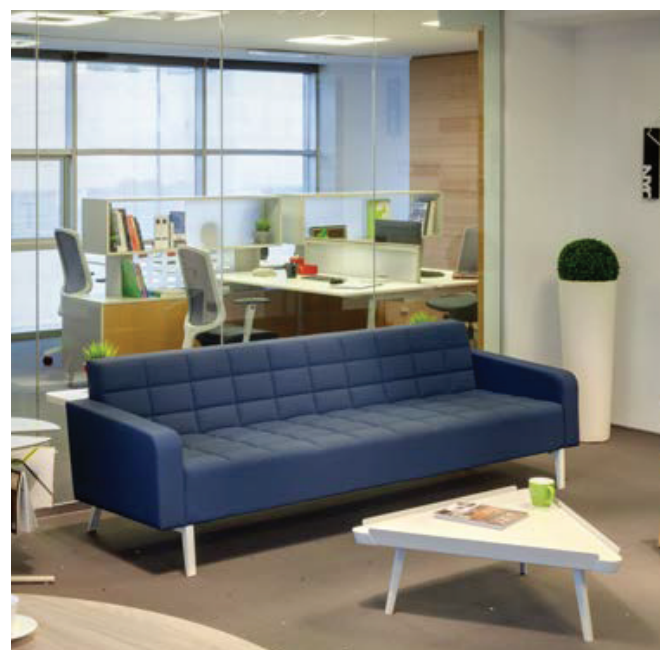

Greta Sofas

Named after the 60s star Greta Garbo, Greta's rich variety of colour and material options seamlessly blend into all living spaces including homes, social areas, hotels, and workspaces.

Greta collection includes single, double, and triple sofas along with long and cylinder back versions, enabling functional configuration of usage spaces of different sizes in accordance with your purposes. Offering a sturdy structure, lightweight, and soft quilted fabric, Greta also creates customizable and functional spaces with shelf version.

Greta long sofa was designed to extend retro lines of Greta collection into large spaces with many users; this specific piece facilitates effective use of large spaces such as hotel lobbies, workspace entrance halls, and waiting rooms.

You can combine Greta sofas with Edgar coffee tables to deliver full 60s spirit experience to your living space.

Design by Nurus D Lab

Always up-to-date with science and technology, Nurus D Lab designs products that are ahead of their time. Through human-centred observation, prototyping and in respect to trending needs and dreams, the team works diligently. Coming up with meaningful and reflective design solutions only marks the start of the process: From strategy to launch and support, D Lab manages it all. Each detail is attended and tested through at the advanced level.

Nostalgic lines giving life to 60s spirit.