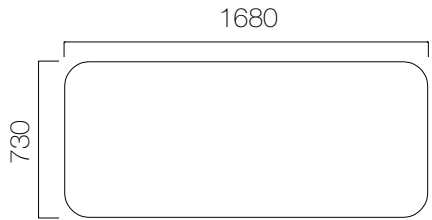

Single Armchair
Symmetry

Single Armchair Lo

Single Armchair - Lo
Flange Legs

Single Armchair w/ Coffe Table

Single Armchair

DIMENSIONS (mm)

Single Armchair Lo

Single Armchair - Lo - Flange Legs

Single Armchair Symmetry

Single Armchair

DIMENSIONS (mm)

Double Armchair

Double Armchair - Low Backrest

Coffee Tables

nurus.com/hi-lo