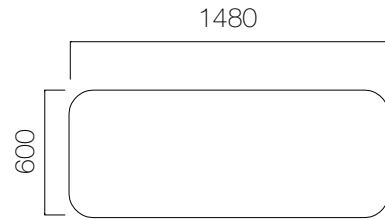

Single Armchair
Symmetry

Single Armchair Lo

Single Armchair - Lo
Flange Legs

Single Armchair w/ Coffe Table

Single Armchair

DIMENSIONS (mm)

Single Armchair Lo

Single Armchair - Lo - Flange Legs

Single Armchair Symmetry

Single Armchair

DIMENSIONS (mm)

Double Armchair

Double Armchair - Low Backrest

Coffee Tables

nurus.com/hi-lo