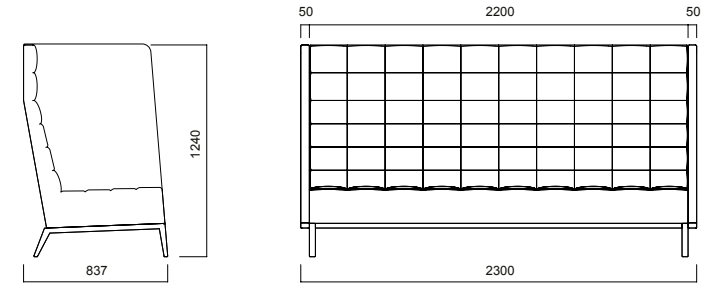

Greta High Backrest Triple Sofa / H:1240