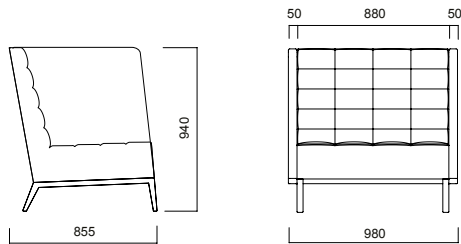

Greta Single Sofa

Greta Triple Sofa

Greta Double Sofa

Greta Triple w/ Back Shelf

Greta Cylinder Back Sofa

Greta Long Sofa

DIMENSIONS (mm)

Pouffe

Greta Pouffe

High Backrest

Greta High Backrest Single Sofa / H:1240

Greta High Backrest Double Sofa / H:1240

Greta High Backrest Triple Sofa / H:1240

Greta High Backrest Single Sofa / H:940

Greta High Backrest Double Sofa / H:940

Greta High Backrest Triple Sofa / H:940

Greta High has 2 sitting height options: H:410 and H: 460

DIMENSIONS (mm)

Meeting

Greta Triple Meeting Module

Greta Double Meeting Module

Greta Coffee Table

Greta TV Unit