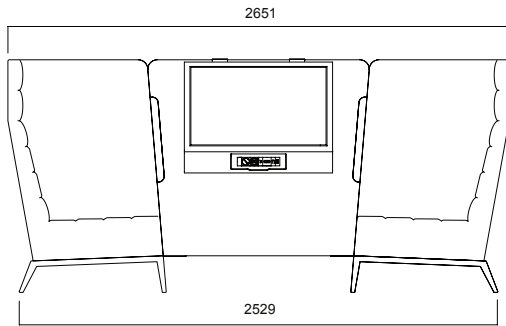

Greta Sofa

Greta Long

Greta Cylinder Back Sofa

Greta High Backrest Sofa

Greta Meeting

Greta Pouffe

DIMENSIONS (mm)

Sofa

Greta Single Sofa

Greta Triple Sofa

Greta Double Sofa

Greta Triple w/ Back Shelf

Greta Cylinder Back Sofa

Greta Long Sofa

DIMENSIONS (mm)

Pouffe

Greta Pouffe

High Backrest

Greta High Backrest Single Sofa / H:1240

Greta High Backrest Double Sofa / H:1240

Greta High Backrest Triple Sofa / H:1240

Greta High Backrest Single Sofa / H:940

Greta High Backrest Double Sofa / H:940

Greta High Backrest Triple Sofa / H:940

Greta High has 2 sitting height options: H:410 and H: 460

DIMENSIONS (mm)

Meeting

Greta Triple Meeting Module

Greta Double Meeting Module

Greta Coffee Table

Greta TV Unit