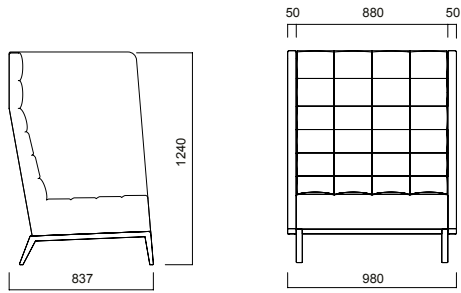

Greta High Backrest Single Sofa / H:1240