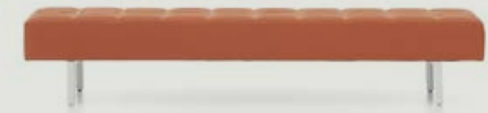

Greta Sofa

Greta Long

Greta Cylinder Back Sofa

Greta High Backrest Sofa

Greta Meeting

Greta Pouffe

DIMENSIONS (mm)

Sofa