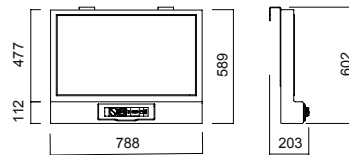

Greta High Backrest Triple Sofa / H:940

Greta High has 2 sitting height options: H:410 and H: 460

DIMENSIONS (mm)

Meeting

Greta Triple Meeting Module

Greta Double Meeting Module

Greta Coffee Table

Greta TV Unit