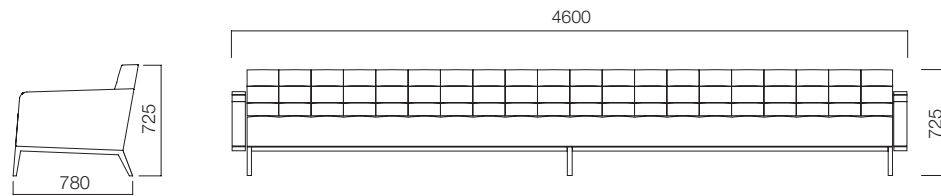

Greta Sofa

Greta Long

Greta Cylinder Back Sofa

Greta High Backrest Sofa

Greta Meeting

Greta Pouffe

DIMENSIONS (mm)

Sofa

Greta Single Sofa

Greta Triple Sofa

Greta Double Sofa

Greta Triple w/ Back Shelf

Greta Cylinder Back Sofa

Greta Long Sofa

DIMENSIONS (mm)

Pouffe

Greta High Backrest Triple Sofa / H:940

Greta High has 2 sitting height options: H:410 and H: 460

DIMENSIONS (mm)

Meeting

Greta Triple Meeting Module

Greta Double Meeting Module

Greta Coffee Table

Greta TV Unit