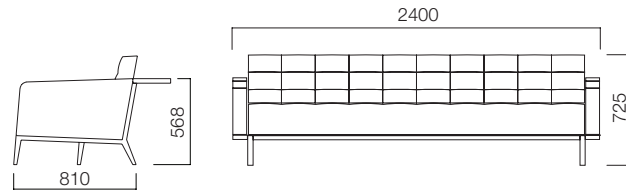

Greta Sofa

Greta Long

Greta Cylinder Back Sofa

Greta High Backrest Sofa

Greta Meeting

Greta Pouffe

DIMENSIONS (mm)

Sofa

Greta Single Sofa

Greta Triple Sofa

Greta Double Sofa

Greta Triple w/ Back Shelf

Greta Cylinder Back Sofa

Greta Long Sofa

DIMENSIONS (mm)

Pouffe

Greta High Backrest Triple Sofa / H:940

Greta High has 2 sitting height options: H:410 and H: 460

DIMENSIONS (mm)

Meeting

Greta Triple Meeting Module

Greta Double Meeting Module

Greta Coffee Table

Greta TV Unit