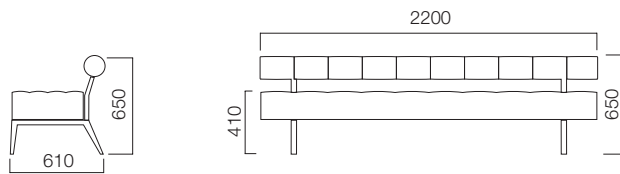

Greta Sofa

Greta Long

Greta Cylinder Back Sofa

Greta High Backrest Sofa

Greta Meeting

Greta Pouffe

DIMENSIONS (mm)

Sofa

Greta Single Sofa

Greta Triple Sofa

Greta Double Sofa

Greta Triple w/ Back Shelf

Greta Cylinder Back Sofa

Greta Long Sofa

DIMENSIONS (mm)

Pouffe

Greta High Backrest Triple Sofa / H:940

Greta High has 2 sitting height options: H:410 and H: 460

DIMENSIONS (mm)

Meeting

Greta Triple Meeting Module

Greta Double Meeting Module

Greta Coffee Table

Greta TV Unit