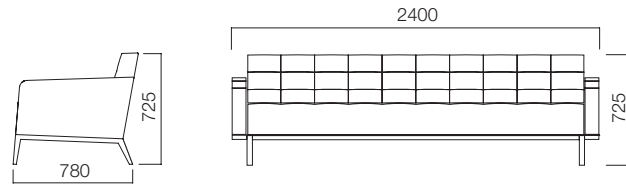

Greta Sofa

Greta Long

Greta Cylinder Back Sofa

Greta High Backrest Sofa

Greta Meeting

Greta Pouffe

DIMENSIONS (mm)

Sofa

Greta Single Sofa

Greta Triple Sofa

Greta Double Sofa

Greta Triple w/ Back Shelf

Greta Cylinder Back Sofa

Greta Long Sofa

DIMENSIONS (mm)

Pouffe

Greta High Backrest Triple Sofa / H:940

Greta High has 2 sitting height options: H:410 and H: 460

DIMENSIONS (mm)

Meeting

Greta Triple Meeting Module

Greta Double Meeting Module

Greta Coffee Table

Greta TV Unit