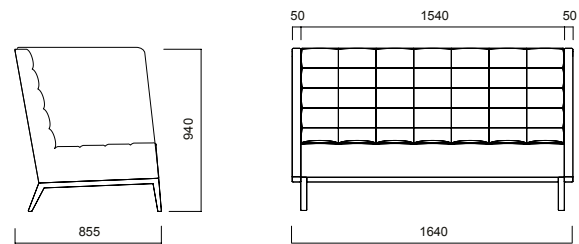

Greta Pouffe

High Backrest

Greta High Backrest Single Sofa / H:1240

Greta High Backrest Double Sofa / H:1240

Greta High Backrest Triple Sofa / H:1240

Greta High Backrest Single Sofa / H:940

Greta High Backrest Double Sofa / H:940

Greta High Backrest Triple Sofa / H:940

Greta High has 2 sitting height options: H:410 and H: 460

DIMENSIONS (mm)

Meeting

Greta Triple Meeting Module

Greta Double Meeting Module

Greta Coffee Table

Greta TV Unit