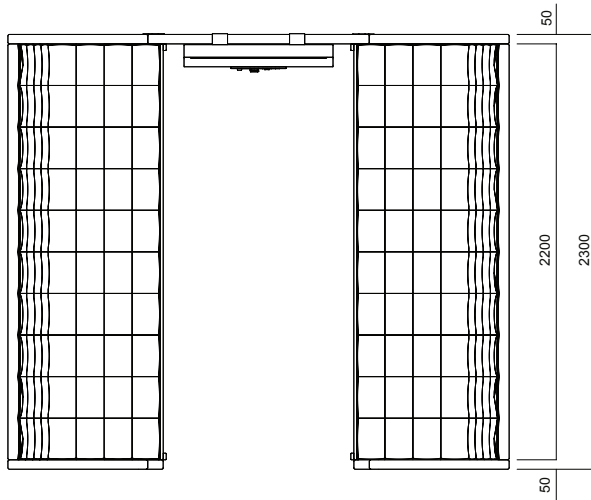

Greta Single Sofa

Greta Triple Sofa

Greta Double Sofa

Greta Triple w/ Back Shelf

Greta Cylinder Back Sofa

Greta Long Sofa

DIMENSIONS (mm)

Pouffe

Greta Pouffe

High Backrest

Greta High Backrest Single Sofa / H:1240

Greta High Backrest Double Sofa / H:1240

Greta High Backrest Triple Sofa / H:1240

Greta High Backrest Single Sofa / H:940

Greta High Backrest Double Sofa / H:940

Greta High Backrest Triple Sofa / H:940

Greta High has 2 sitting height options: H:410 and H: 460

DIMENSIONS (mm)

Meeting

Greta Triple Meeting Module

Greta Double Meeting Module

Greta Coffee Table

Greta TV Unit