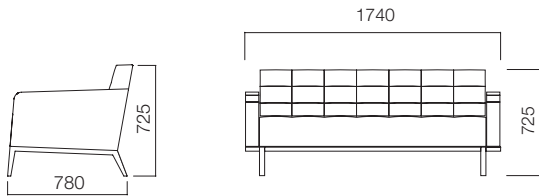

Greta Sofa

Greta Long

Greta Cylinder Back Sofa

Greta High Backrest Sofa

Greta Meeting

Greta Pouffe

DIMENSIONS (mm)

Sofa

Greta Single Sofa

Greta Triple Sofa

Greta Double Sofa

Greta Triple w/ Back Shelf

Greta Cylinder Back Sofa

Greta Long Sofa

DIMENSIONS (mm)

Pouffe

Greta High Backrest Triple Sofa / H:940

Greta High has 2 sitting height options: H:410 and H: 460

DIMENSIONS (mm)

Meeting

Greta Triple Meeting Module

Greta Double Meeting Module

Greta Coffee Table

Greta TV Unit