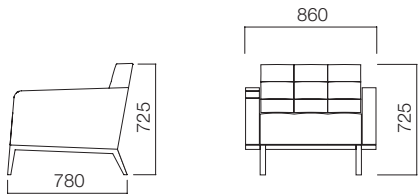

Greta Sofa

Greta Long

Greta Cylinder Back Sofa

Greta High Backrest Sofa

Greta Meeting

Greta Pouffe

DIMENSIONS (mm)

Sofa

Greta Single Sofa

Greta Triple Sofa

Greta Double Sofa

Greta Triple w/ Back Shelf

Greta Cylinder Back Sofa

Greta Long Sofa

DIMENSIONS (mm)

Pouffe

Greta High Backrest Triple Sofa / H:940

Greta High has 2 sitting height options: H:410 and H: 460

DIMENSIONS (mm)

Meeting

Greta Triple Meeting Module

Greta Double Meeting Module

Greta Coffee Table

Greta TV Unit