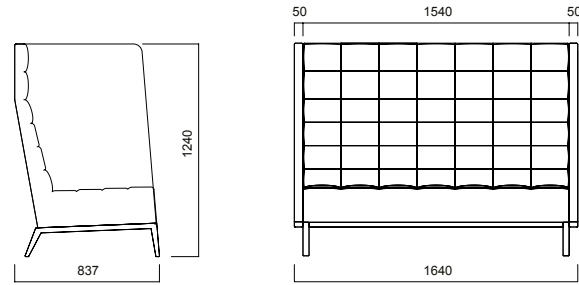

Greta High Backrest Double Sofa / H:1240