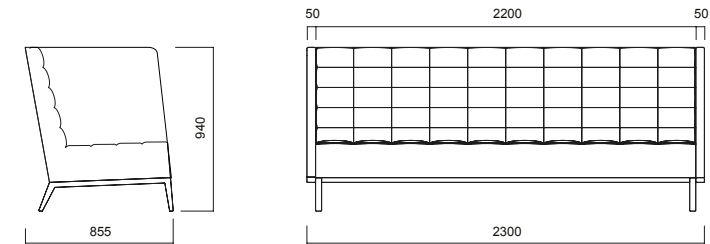

Greta High Backrest Triple Sofa / H:940

Greta High has 2 sitting height options: H:410 and H: 460

DIMENSIONS (mm)

Meeting

Greta Triple Meeting Module

Greta Double Meeting Module

Greta Coffee Table

Greta TV Unit