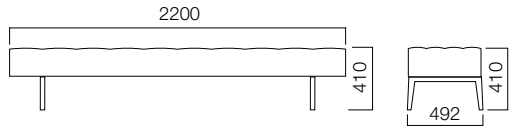

Greta Sofa

Greta Long

Greta Cylinder Back Sofa

Greta High Backrest Sofa

Greta Meeting

Greta Pouffe

DIMENSIONS (mm)

Sofa

Greta Single Sofa

Greta Triple Sofa

Greta Double Sofa

Greta Triple w/ Back Shelf

Greta Cylinder Back Sofa

Greta Long Sofa

DIMENSIONS (mm)

Pouffe

Greta High Backrest Triple Sofa / H:940

Greta High has 2 sitting height options: H:410 and H: 460

DIMENSIONS (mm)

Meeting

Greta Triple Meeting Module

Greta Double Meeting Module

Greta Coffee Table

Greta TV Unit