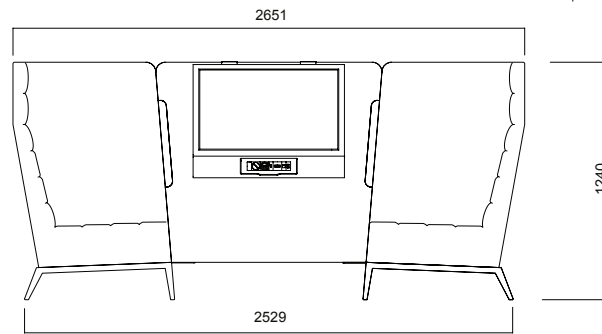

Greta Sofa

Greta Long

Greta Cylinder Back Sofa

Greta High Backrest Sofa

Greta Meeting

Greta Pouffe

DIMENSIONS (mm)

Sofa

Greta Single Sofa

Greta Triple Sofa

Greta Double Sofa

Greta Triple w/ Back Shelf

Greta Cylinder Back Sofa

Greta Long Sofa

DIMENSIONS (mm)

Pouffe

Greta Pouffe

High Backrest

Greta High Backrest Single Sofa / H:1240

Greta High Backrest Double Sofa / H:1240

Greta High Backrest Triple Sofa / H:1240

Greta High Backrest Single Sofa / H:940

Greta High Backrest Double Sofa / H:940

Greta High Backrest Triple Sofa / H:940

Greta High has 2 sitting height options: H:410 and H: 460

DIMENSIONS (mm)

Meeting

Greta Triple Meeting Module

Greta Double Meeting Module

Greta Coffee Table

Greta TV Unit