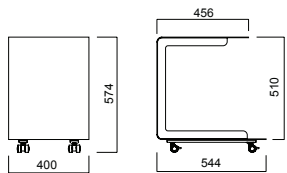

Greta High Backrest Triple Sofa / H:940

Greta High has 2 sitting height options: H:410 and H: 460

DIMENSIONS (mm)

Meeting

Greta Triple Meeting Module

Greta Double Meeting Module

Greta Coffee Table

Greta TV Unit