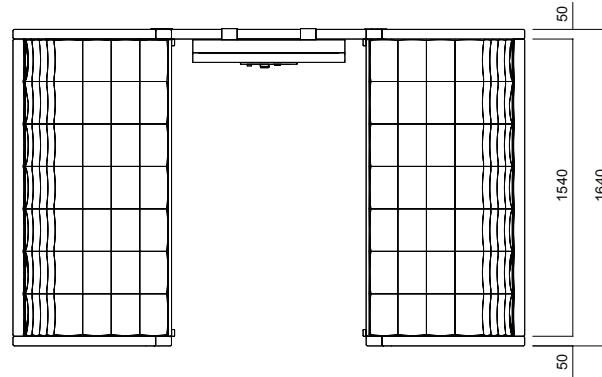

Greta Single Sofa

Greta Triple Sofa

Greta Double Sofa

Greta Triple w/ Back Shelf

Greta Cylinder Back Sofa

Greta Long Sofa

DIMENSIONS (mm)

Pouffe

Greta Pouffe

High Backrest

Greta High Backrest Single Sofa / H:1240

Greta High Backrest Double Sofa / H:1240

Greta High Backrest Triple Sofa / H:1240

Greta High Backrest Single Sofa / H:940

Greta High Backrest Double Sofa / H:940

Greta High Backrest Triple Sofa / H:940

Greta High has 2 sitting height options: H:410 and H: 460

DIMENSIONS (mm)

Meeting

Greta Triple Meeting Module

Greta Double Meeting Module

Greta Coffee Table

Greta TV Unit