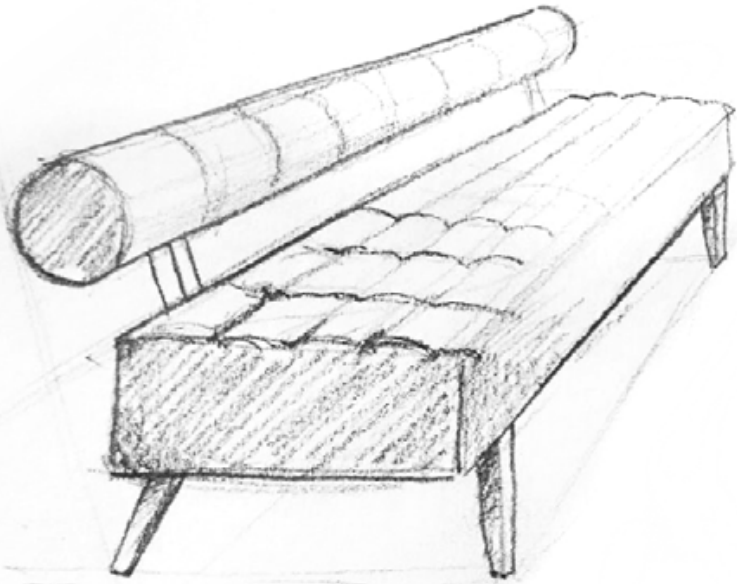

nurus

Greta Collection at a Glance

Design by **Nurus D Lab**

Retro lines to bring 60s spirit back to life.

Featuring retro lines combining past and future, Greta brings back 60s spirit to modern day. With a wide product range and rich variety of colours, Greta blends into all living spaces including homes, social areas, hotels, and workspaces.

Named after the iconic 60s star Greta Garbo, Greta introduces the spirit and warmth of the era along with comfort.

LOUNGE

Greta Sofa

Greta Long

Greta Meeting

Greta Cylinder Back Sofa

Greta Pouffe

Greta High Backrest Sofa

Nurus D Lab

A 3D rendering of a modern, green tufted sofa with a white coffee table. The sofa has a quilted pattern on the backrest and seat. On the coffee table, there is a white mug, a stack of books, and two small toy figures. The word "nurus" is written in large, bold, white lowercase letters across the center of the sofa.