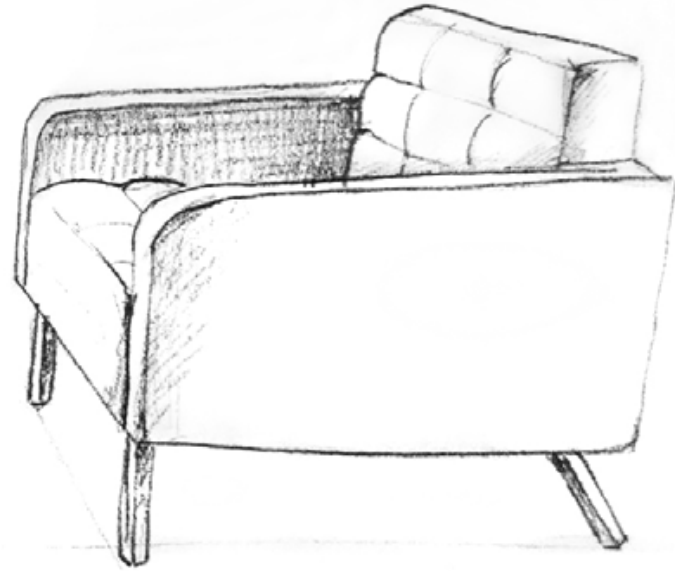

nurus

Greta Collection at a Glance

Design by **Nurus D Lab**

Retro lines to bring 60s spirit back to life.

Featuring retro lines combining past and future, Greta brings back 60s spirit to modern day. With a wide product range and rich variety of colours, Greta blends into all living spaces including homes, social areas, hotels, and workspaces.

Named after the iconic 60s star Greta Garbo, Greta introduces the spirit and warmth of the era along with comfort.

LOUNGE

Greta Sofa

Greta Long

Greta Meeting

Greta Cylinder Back Sofa

Greta Pouffe

Greta High Backrest Sofa

Nurus D Lab

A 3D rendering of a modern, green tufted sofa with a white coffee table. The sofa has a quilted pattern on the backrest and seat. On the coffee table, there is a white mug, a stack of books, and two small toy figures. The word "nurus" is written in large, bold, white lowercase letters across the center of the sofa.