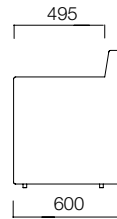

Unusually slim legs of Tan provide an elegant look, while timeless design and colour choices of the collection helps blend with different accessories and interior designs.

DIMENSIONS (mm)

Single

Double

Triple