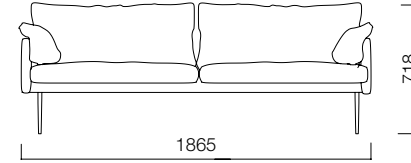

Unusually slim legs of Tan provide an elegant look, while timeless design and colour choices of the collection helps blend with different accessories and interior designs.

DIMENSIONS (mm)

Single

Double

Triple