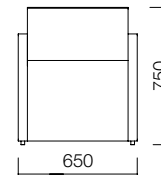

Unusually slim legs of Tan provide an elegant look, while timeless design and colour choices of the collection helps blend with different accessories and interior designs.

DIMENSIONS (mm)

Single

Double

Triple