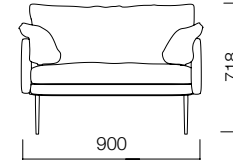

DIMENSIONS (mm)

Single