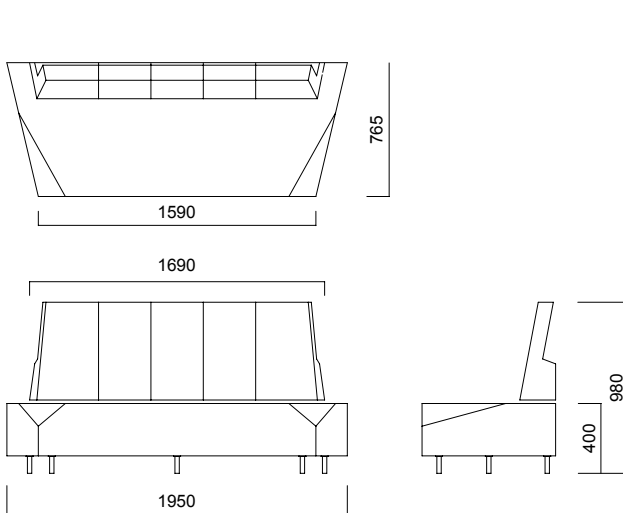

Extraordinary and eye-catching living spaces.

DIMENSIONS (mm)

Sofa

High Backrest Sofa w/ Panel

High Backrest Sofa

High Backrest Sofa w/ Table

DIMENSIONS (mm)

Combinations

High Backrest Sofa w/ Table
Triangle Pouffe
Sofa Right Direction / Left Direction

Sofa - Right Direction / Left Direction - Panel
Rectangle Pouffe L Order

Sofa - Right Direction / Left Direction - Panel
Rectangle Pouffe 2 Liner Order