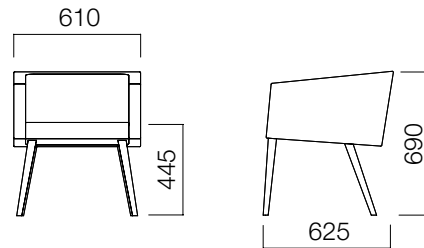

Featuring single and double armchair options, Tara can be utilized in all living spaces from executive offices to homes, cafés and restaurants, and waiting rooms.

Design by Koral Erat

Having graduated from Interior Architecture department of Marmara University, Koral Erat has been working in product design and interior design fields. Since 2009, he is providing consultancy services to KM34 Interior Architecture.

DIMENSIONS (mm)

Single

Soft Single

Soft Double

Dimensions defined in millimetres.

Materials

Features fabric, leather, and artificial leather choices. Tara's legs are wooden. Tara Soft can be chosen to bear metal or wooden legs.*