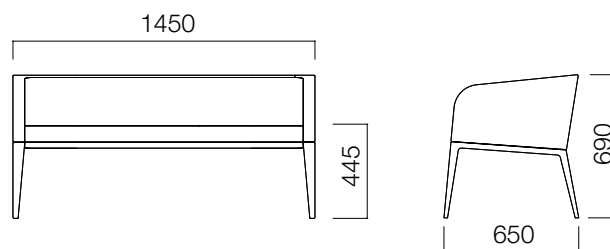

Featuring single and double armchair options, Tara can be utilized in all living spaces from executive offices to homes, cafés and restaurants, and waiting rooms.

Design by Koral Erat

Having graduated from Interior Architecture department of Marmara University, Koral Erat has been working in product design and interior design fields. Since 2009, he is providing consultancy services to KM34 Interior Architecture.

DIMENSIONS (mm)

Single

Soft Single

Soft Double

Dimensions defined in millimetres.

Materials

Features fabric, leather, and artificial leather choices. Tara's legs are wooden. Tara Soft can be chosen to bear metal or wooden legs.*