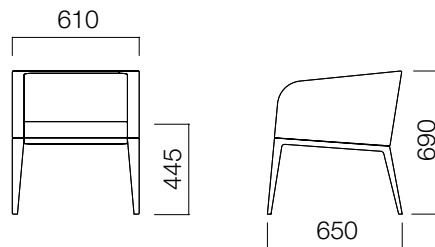

Featuring single and double armchair options, Tara can be utilized in all living spaces from executive offices to homes, cafés and restaurants, and waiting rooms.

Design by Koral Erat

Having graduated from Interior Architecture department of Marmara University, Koral Erat has been working in product design and interior design fields. Since 2009, he is providing consultancy services to KM34 Interior Architecture.

DIMENSIONS (mm)

Single

Soft Single

Soft Double

Dimensions defined in millimetres.

Materials

Features fabric, leather, and artificial leather choices. Tara's legs are wooden. Tara Soft can be chosen to bear metal or wooden legs.*