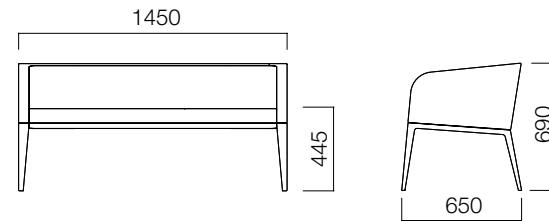

Tara features wooden or metal leg options, making it easy to blend with other accessories and furniture in the same area.

Single

Soft Double

Soft Single

DIMENSIONS (mm)

Single

Soft Single

Soft Double