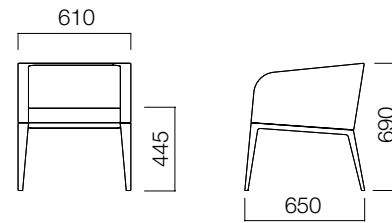

Tara features wooden or metal leg options, making it easy to blend with other accessories and furniture in the same area.

Single

Soft Double

Soft Single

DIMENSIONS (mm)

Single

Soft Single

Soft Double