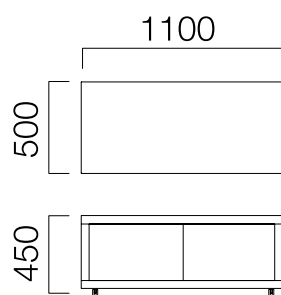

DIMENSIONS (mm)

Mobile Square Coffee Tables

Mobile Rectangle Coffee Tables

*They are used with Gate Exe desks.

**Commodes have 2 alternatives: 3 drawers or 1 drawer and 1 suspended file drawer.

Dimensions defined in millimetres.