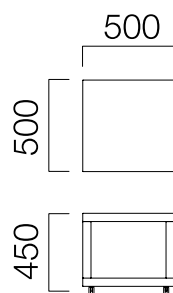

DIMENSIONS (mm)

Mobile Square Coffee Tables

Mobile Rectangle Coffee Tables

*They are used with Gate Exe desks.

**Commodes have 2 alternatives: 3 drawers or 1 drawer and 1 suspended file drawer.

Dimensions defined in millimetres.