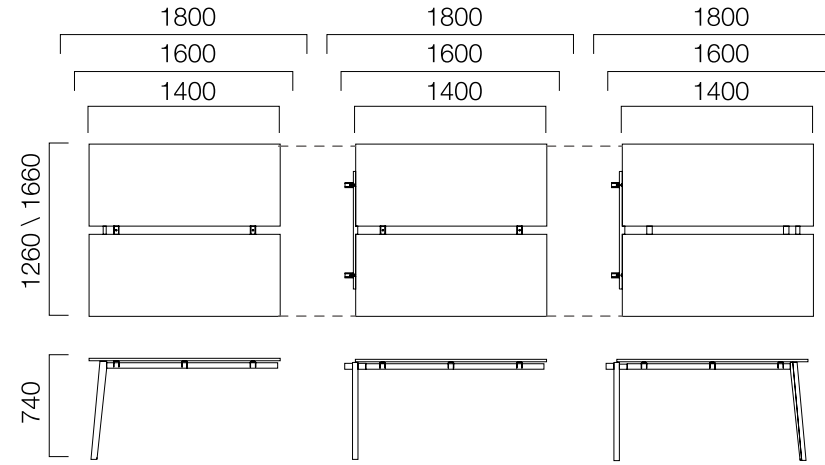

DIMENSIONS (mm)

Single Desks

W:60/80 cm 4-Leg

W:60/80 cm 2-Leg

W:60/80 cm 3-Leg

Front Panel

*L: 40 cm from table length.

DIMENSIONS (mm)

Workstations

W:80 cm Extension Desk

Starter Desk

Extension Desk

End Desk

Single desks combine using the functional leg, which allows the cables from the floor to be carried vertically to the desktop.

Starter Desk

Extension Desk

End Desk

Double desks are joined by using the functional middle leg, which allows the cables taken from the floor to be transported vertically to the desktop, straight leg or short leg, which allows the tabletop to stand on side cabinet.

Desk

W:126/166 cm 2-Leg Desk

W:126/166 cm 2-Leg Table with Meeting Part

DIMENSIONS (mm)

Workstations

W:166 cm Middle Panel for Side Desk

W:126/166 cm Middle Panels Desk

Middle Panel for Side Desk