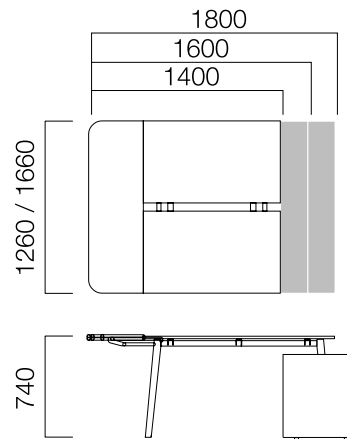

DIMENSIONS (mm)

Single Desks

W:60/80 cm 4-Leg

W:60/80 cm 2-Leg

W:60/80 cm 3-Leg

Front Panel

*L: 40 cm from table length.

DIMENSIONS (mm)

Workstations

W:80 cm Extension Desk

Starter Desk

Extension Desk

End Desk

Single desks combine using the functional leg, which allows the cables from the floor to be carried vertically to the desktop.

Starter Desk

Extension Desk

End Desk

Double desks are joined by using the functional middle leg, which allows the cables taken from the floor to be transported vertically to the desktop, straight leg or short leg, which allows the tabletop to stand on side cabinet.

Desk

W:126/166 cm 2-Leg Desk

W:126/166 cm 2-Leg Table with Meeting Part

DIMENSIONS (mm)

Workstations

W:166 cm Middle Panel for Side Desk

W:126/166 cm Middle Panels Desk

Middle Panel for Side Desk