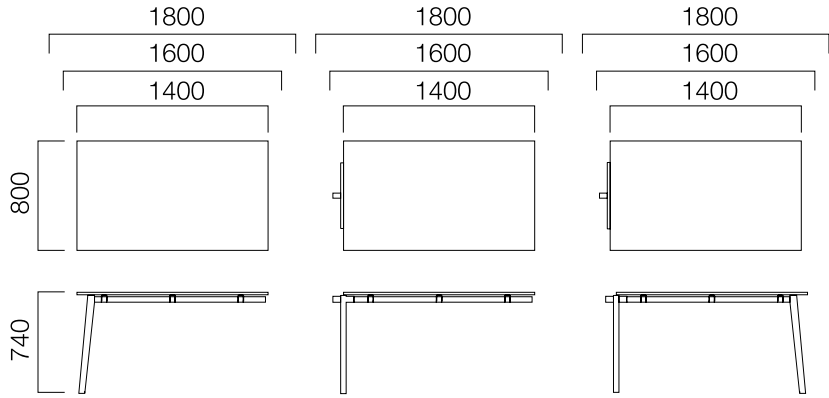

DIMENSIONS (mm)

Single Desks

W:60/80 cm 4-Leg

W:60/80 cm 2-Leg

W:60/80 cm 3-Leg

Front Panel

*L: 40 cm from table length.

DIMENSIONS (mm)

Workstations

W:80 cm Extension Desk

Starter Desk

Extension Desk

End Desk

Single desks combine using the functional leg, which allows the cables from the floor to be carried vertically to the desktop.

Starter Desk

Extension Desk

End Desk

Double desks are joined by using the functional middle leg, which allows the cables taken from the floor to be transported vertically to the desktop, straight leg or short leg, which allows the tabletop to stand on side cabinet.

Desk

W:126/166 cm 2-Leg Desk

W:126/166 cm 2-Leg Table with Meeting Part

DIMENSIONS (mm)

Workstations

W:166 cm Middle Panel for Side Desk

W:126/166 cm Middle Panels Desk

Middle Panel for Side Desk