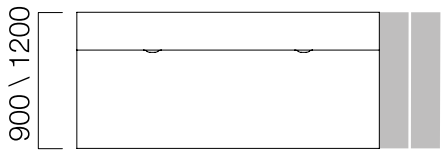

Pila L:100cm cabinets with metal body have double or one way alternatives.

Pila L:170 cm Cabinet

Pila L:200 cm Cabinet

Pila L:170cm and L:200cm cabinets with metal body have double or one way alternatives.

Pila Cabinets on Bench

Pila top cabinets can be added to L:170cm and L:200cm cabinets.

DIMENSIONS (mm)

Executive Desks

W:90/120 cm Desk

W:90/120 cm 2-Leg Desk

Front Panel H:30 cm

L: -40 cm from table length.

Pila Exe Cabinet

530

DIMENSIONS (mm)

Meeting Tables

Rectangle Meeting Table

Rectangle Meeting Table

Elliptical Meeting Table

Square Meeting Table