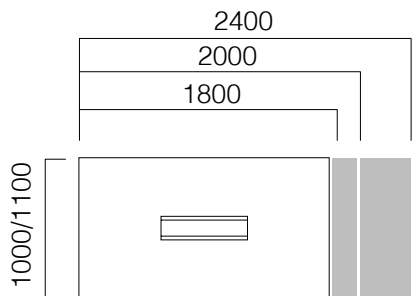

DIMENSIONS (mm)

Single Desks

W:60/80 cm 4-Leg

W:60/80 cm 2-Leg

W:60/80 cm 3-Leg

Front Panel

*L: 40 cm from table length.

DIMENSIONS (mm)

Pila L:100cm cabinets with metal body have double or one way alternatives.

Pila L:170 cm Cabinet

Pila L:200 cm Cabinet

Pila L:170cm and L:200cm cabinets with metal body have double or one way alternatives.

Pila Cabinets on Bench

Pila top cabinets can be added to L:170cm and L:200cm cabinets.

DIMENSIONS (mm)

Executive Desks

W:90/120 cm Desk

W:90/120 cm 2-Leg Desk

Front Panel H:30 cm

L: -40 cm from table length.

Pila Exe Cabinet

530

DIMENSIONS (mm)

Meeting Tables

Rectangle Meeting Table

Rectangle Meeting Table

Elliptical Meeting Table

Square Meeting Table