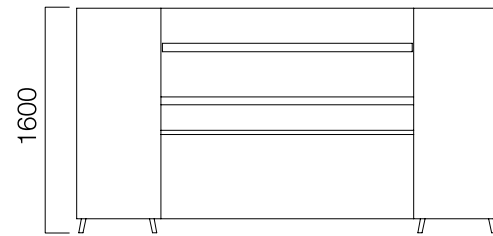

Pila L:100cm cabinets with metal body have double or one way alternatives.

Pila L:170 cm Cabinet

Pila L:200 cm Cabinet

Pila L:170cm and L:200cm cabinets with metal body have double or one way alternatives.

Pila Cabinets on Bench

Pila top cabinets can be added to L:170cm and L:200cm cabinets.

DIMENSIONS (mm)

Executive Desks

W:90/120 cm Desk

W:90/120 cm 2-Leg Desk

Front Panel H:30 cm

L: -40 cm from table length.

Pila Exe Cabinet

530

DIMENSIONS (mm)

Meeting Tables

Rectangle Meeting Table

Rectangle Meeting Table

Elliptical Meeting Table

Square Meeting Table