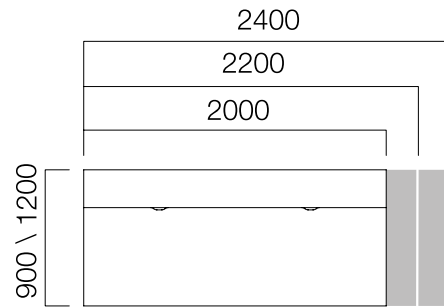

DIMENSIONS (mm)

Single Desks

W:60/80 cm 4-Leg

W:60/80 cm 2-Leg

W:60/80 cm 3-Leg

Front Panel

*L: 40 cm from table length.

DIMENSIONS (mm)

Pila Cabinets on Bench

Pila top cabinets can be added to L:170cm and L:200cm cabinets.

DIMENSIONS (mm)

Executive Desks

W:90/120 cm Desk

W:90/120 cm 2-Leg Desk

Front Panel H:30 cm

L: -40 cm from table length.

Pila Exe Cabinet

530

DIMENSIONS (mm)

Meeting Tables

Rectangle Meeting Table

Rectangle Meeting Table

Elliptical Meeting Table

Square Meeting Table