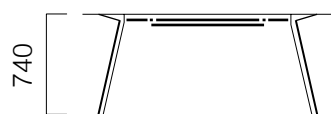

Pila Exe Cabinet

530

DIMENSIONS (mm)

Meeting Tables

Rectangle Meeting Table

Rectangle Meeting Table

Elliptical Meeting Table

Square Meeting Table

Circular Meeting Table

*L:320cm elliptical meeting table has functional middle leg and 2 cable caps.

nurus.com/pila