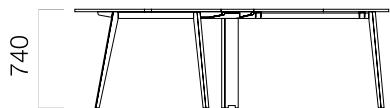

DIMENSIONS (mm)

Single Desks

W:60/80 cm 4-Leg

W:60/80 cm 2-Leg

W:60/80 cm 3-Leg

Front Panel

*L: 40 cm from table length.

DIMENSIONS (mm)

Extension Desk

End Desk

Double desks are joined by using the functional middle leg, which allows the cables taken from the floor to be transported vertically to the desktop, straight leg or short leg, which allows the tabletop to stand on side cabinet.

Desk

W:126/166 cm 2-Leg Desk

W:126/166 cm 2-Leg Table with Meeting Part

DIMENSIONS (mm)

Workstations

W:166 cm Middle Panel for Side Desk

W:126/166 cm Middle Panels Desk

Middle Panel for Side Desk

Double desks with side desks join together using the functional leg, which allows the cables from the floor to be carried vertically to the desktop.

DIMENSIONS (mm)

Workstations

120° Angle Triple Desk

120° Angle Senary Desk