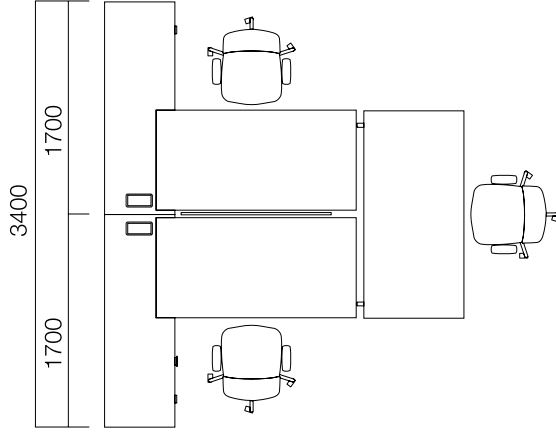

DIMENSIONS (mm)

Single Desks

W:60/80 cm 4-Leg

W:60/80 cm 2-Leg

W:60/80 cm 3-Leg

Front Panel

*L: 40 cm from table length.

DIMENSIONS (mm)

Desk

W:126/166 cm 2-Leg Desk

W:126/166 cm 2-Leg Table with Meeting Part

DIMENSIONS (mm)

Workstations

W:166 cm Middle Panel for Side Desk

W:126/166 cm Middle Panels Desk

Middle Panel for Side Desk

Double desks with side desks join together using the functional leg, which allows the cables from the floor to be carried vertically to the desktop.

DIMENSIONS (mm)

Workstations

120° Angle Triple Desk

120° Angle Senary Desk

120° Angle Octal Desk

DIMENSIONS (mm)

Cabinet Placement Examples

DIMENSIONS (mm)

Storage

Pila Exe Cabinet

Pila L:100 cm Metal Cabinet

Pila L:120 cm Metal Cabinet