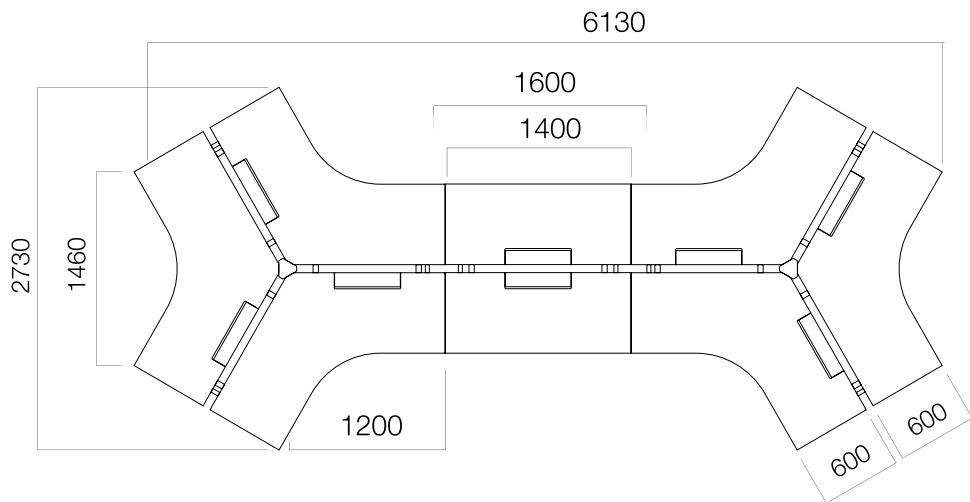

DIMENSIONS (mm)

Single Desks

W:60/80 cm 4-Leg

W:60/80 cm 2-Leg

W:60/80 cm 3-Leg

Front Panel

*L: 40 cm from table length.

DIMENSIONS (mm)

Desk

W:126/166 cm 2-Leg Desk

W:126/166 cm 2-Leg Table with Meeting Part

DIMENSIONS (mm)

Workstations

W:166 cm Middle Panel for Side Desk

W:126/166 cm Middle Panels Desk

Middle Panel for Side Desk

Double desks with side desks join together using the functional leg, which allows the cables from the floor to be carried vertically to the desktop.

DIMENSIONS (mm)

Workstations

120° Angle Triple Desk

120° Angle Senary Desk

120° Angle Octal Desk

DIMENSIONS (mm)

Cabinet Placement Examples

DIMENSIONS (mm)

Storage

Pila Exe Cabinet

Pila L:100 cm Metal Cabinet

Pila L:120 cm Metal Cabinet