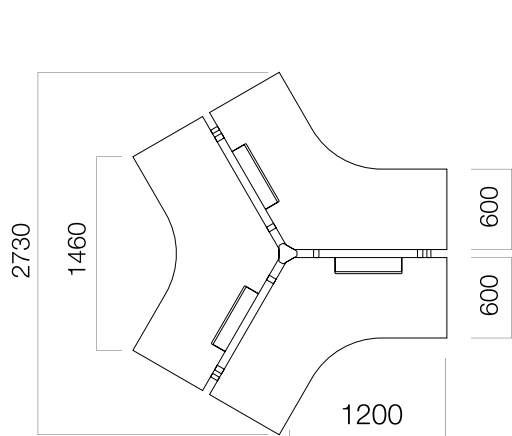

DIMENSIONS (mm)

Single Desks

W:60/80 cm 4-Leg

W:60/80 cm 2-Leg

W:60/80 cm 3-Leg

Front Panel

*L: 40 cm from table length.

DIMENSIONS (mm)

Desk

W:126/166 cm 2-Leg Desk

W:126/166 cm 2-Leg Table with Meeting Part

DIMENSIONS (mm)

Workstations

W:166 cm Middle Panel for Side Desk

W:126/166 cm Middle Panels Desk

Middle Panel for Side Desk

Double desks with side desks join together using the functional leg, which allows the cables from the floor to be carried vertically to the desktop.

DIMENSIONS (mm)

Workstations

120° Angle Triple Desk

120° Angle Senary Desk

120° Angle Octal Desk

DIMENSIONS (mm)

Cabinet Placement Examples

DIMENSIONS (mm)

Storage

Pila Exe Cabinet

Pila L:100 cm Metal Cabinet

Pila L:120 cm Metal Cabinet