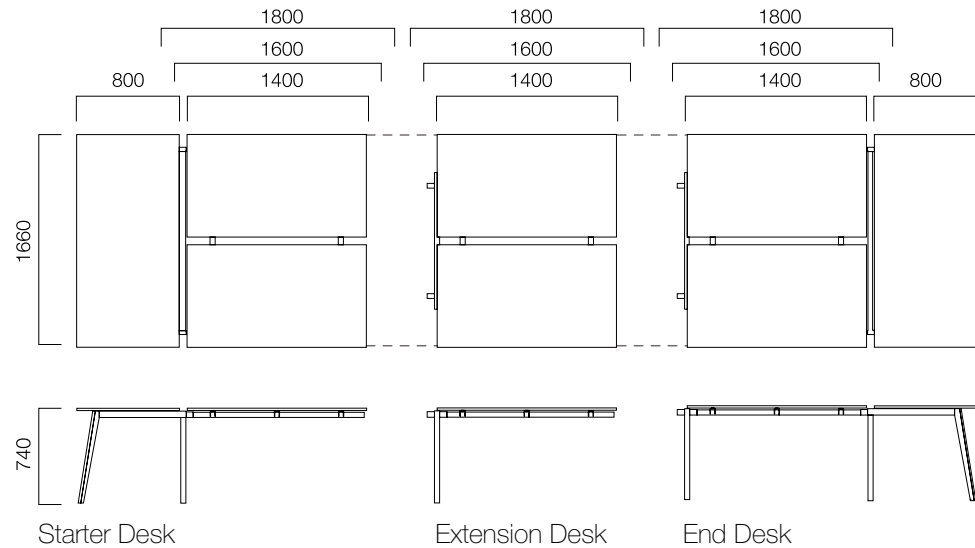

DIMENSIONS (mm)

Single Desks

W:60/80 cm 4-Leg

W:60/80 cm 2-Leg

W:60/80 cm 3-Leg

Front Panel

*L: 40 cm from table length.

DIMENSIONS (mm)

Extension Desk

End Desk

Double desks are joined by using the functional middle leg, which allows the cables taken from the floor to be transported vertically to the desktop, straight leg or short leg, which allows the tabletop to stand on side cabinet.

Desk

W:126/166 cm 2-Leg Desk

W:126/166 cm 2-Leg Table with Meeting Part

DIMENSIONS (mm)

Workstations

W:166 cm Middle Panel for Side Desk

W:126/166 cm Middle Panels Desk

Middle Panel for Side Desk

Double desks with side desks join together using the functional leg, which allows the cables from the floor to be carried vertically to the desktop.

DIMENSIONS (mm)

Workstations

120° Angle Triple Desk

120° Angle Senary Desk