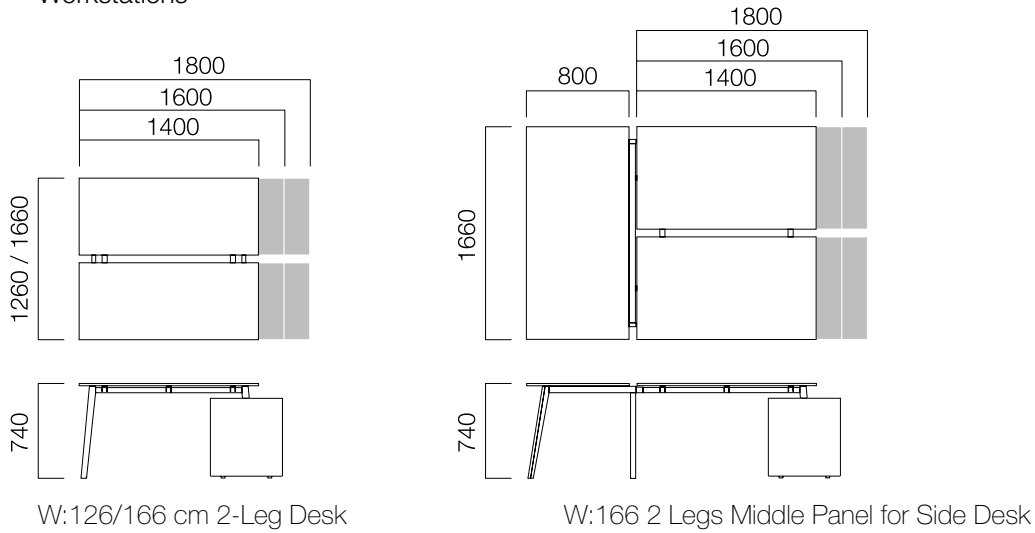

DIMENSIONS (mm)

Single Desks

W:60/80 cm 4-Leg

W:60/80 cm 2-Leg

W:60/80 cm 3-Leg

Front Panel

*L: 40 cm from table length.

DIMENSIONS (mm)

Extension Desk

End Desk

Double desks are joined by using the functional middle leg, which allows the cables taken from the floor to be transported vertically to the desktop, straight leg or short leg, which allows the tabletop to stand on side cabinet.

Desk

W:126/166 cm 2-Leg Desk

W:126/166 cm 2-Leg Table with Meeting Part

DIMENSIONS (mm)

Workstations

W:166 cm Middle Panel for Side Desk

W:126/166 cm Middle Panels Desk

Middle Panel for Side Desk

Double desks with side desks join together using the functional leg, which allows the cables from the floor to be carried vertically to the desktop.

DIMENSIONS (mm)

Workstations

120° Angle Triple Desk

120° Angle Senary Desk