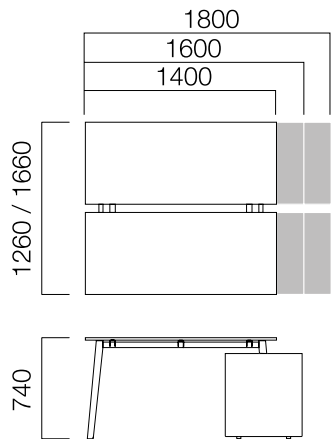

DIMENSIONS (mm)

Single Desks

W:60/80 cm 4-Leg

W:60/80 cm 2-Leg

W:60/80 cm 3-Leg

Front Panel

*L: 40 cm from table length.

DIMENSIONS (mm)

Workstations

W:80 cm Extension Desk

Starter Desk

Extension Desk

End Desk

Single desks combine using the functional leg, which allows the cables from the floor to be carried vertically to the desktop.

Starter Desk

Extension Desk

End Desk

Double desks are joined by using the functional middle leg, which allows the cables taken from the floor to be transported vertically to the desktop, straight leg or short leg, which allows the tabletop to stand on side cabinet.

Desk

W:126/166 cm 2-Leg Desk

W:126/166 cm 2-Leg Table with Meeting Part

DIMENSIONS (mm)

Workstations

W:166 cm Middle Panel for Side Desk

W:126/166 cm Middle Panels Desk

Middle Panel for Side Desk