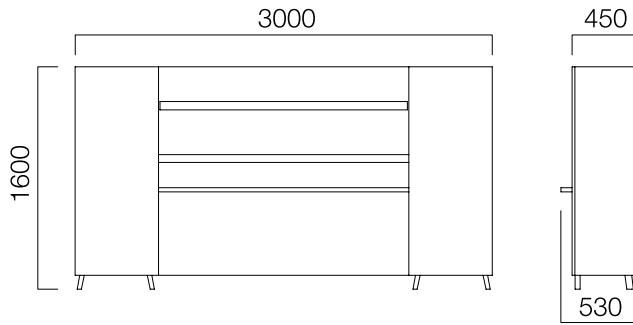

Double desks with side desks join together using the functional leg, which allows the cables from the floor to be carried vertically to the desktop.

DIMENSIONS (mm)

Workstations

120° Angle Triple Desk

120° Angle Senary Desk

120° Angle Octal Desk

DIMENSIONS (mm)

Cabinet Placement Examples

DIMENSIONS (mm)

Storage

Pila Exe Cabinet

Pila L:100 cm Metal Cabinet

Pila L:120 cm Metal Cabinet

Pila L:100cm cabinets with metal body have double or one way alternatives.

Pila L:170 cm Cabinet

Pila L:200 cm Cabinet

Pila L:170cm and L:200cm cabinets with metal body have double or one way alternatives.

Pila Cabinets on Bench

Pila top cabinets can be added to L:170cm and L:200cm cabinets.

DIMENSIONS (mm)

Executive Desks

W:90/120 cm Desk

W:90/120 cm 2-Leg Desk

Front Panel H:30 cm

L: -40 cm from table length.