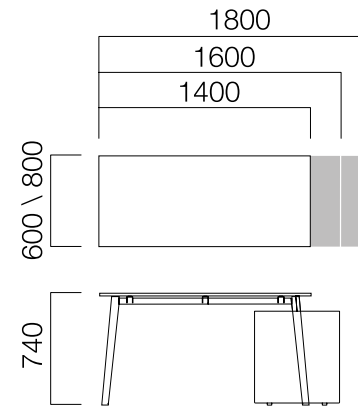

DIMENSIONS (mm)

Single Desks

W:60/80 cm 4-Leg

W:60/80 cm 2-Leg

W:60/80 cm 3-Leg

Front Panel

*L: 40 cm from table length.

DIMENSIONS (mm)

Workstations

W:80 cm Extension Desk

Starter Desk

Extension Desk

End Desk

Single desks combine using the functional leg, which allows the cables from the floor to be carried vertically to the desktop.

Starter Desk

Extension Desk

End Desk

Double desks are joined by using the functional middle leg, which allows the cables taken from the floor to be transported vertically to the desktop, straight leg or short leg, which allows the tabletop to stand on side cabinet.

Desk

W:126/166 cm 2-Leg Desk

W:126/166 cm 2-Leg Table with Meeting Part

DIMENSIONS (mm)

Workstations

W:166 cm Middle Panel for Side Desk

W:126/166 cm Middle Panels Desk

Middle Panel for Side Desk