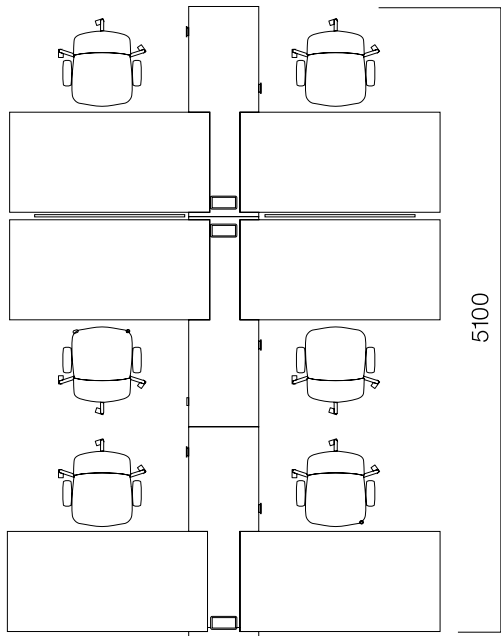

DIMENSIONS (mm)

Single Desks

W:60/80 cm 4-Leg

W:60/80 cm 2-Leg

W:60/80 cm 3-Leg

Front Panel

*L: 40 cm from table length.

DIMENSIONS (mm)

Desk

W:126/166 cm 2-Leg Desk

W:126/166 cm 2-Leg Table with Meeting Part

DIMENSIONS (mm)

Workstations

W:166 cm Middle Panel for Side Desk

W:126/166 cm Middle Panels Desk

Middle Panel for Side Desk

Double desks with side desks join together using the functional leg, which allows the cables from the floor to be carried vertically to the desktop.

DIMENSIONS (mm)

Workstations

120° Angle Triple Desk

120° Angle Senary Desk

120° Angle Octal Desk

DIMENSIONS (mm)

Cabinet Placement Examples

DIMENSIONS (mm)

Storage

Pila Exe Cabinet

Pila L:100 cm Metal Cabinet

Pila L:120 cm Metal Cabinet