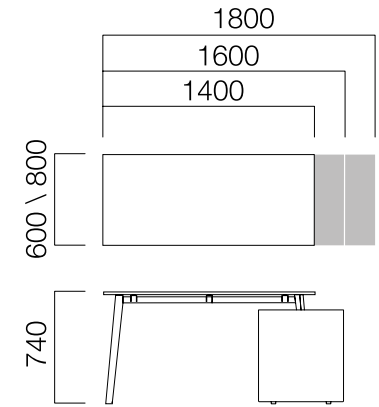

Ventilation Support

CPU cabinet of Pila features ventilation canals, reducing heat and helping desktop computers work more efficiently.

Cabinet

Side cabinets utilized along with tables help you utilize your workspace more efficiently.

DIMENSIONS (mm)

Single Desks

W:60/80 cm 4-Leg

W:60/80 cm 2-Leg

W:60/80 cm 3-Leg

Front Panel

*L: 40 cm from table length.

DIMENSIONS (mm)

Desk

W:126/166 cm 2-Leg Desk

W:126/166 cm 2-Leg Table with Meeting Part

DIMENSIONS (mm)

Workstations

W:166 cm Middle Panel for Side Desk

W:126/166 cm Middle Panels Desk

Middle Panel for Side Desk