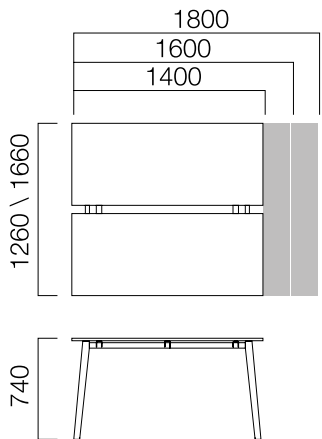

DIMENSIONS (mm)

Single Desks

W:60/80 cm 4-Leg

W:60/80 cm 2-Leg

W:60/80 cm 3-Leg

Front Panel

*L: 40 cm from table length.

DIMENSIONS (mm)

Workstations

W:80 cm Extension Desk

Starter Desk

Extension Desk

End Desk

Single desks combine using the functional leg, which allows the cables from the floor to be carried vertically to the desktop.

Starter Desk

Extension Desk

End Desk

Double desks are joined by using the functional middle leg, which allows the cables taken from the floor to be transported vertically to the desktop, straight leg or short leg, which allows the tabletop to stand on side cabinet.

Desk

W:126/166 cm 2-Leg Desk

W:126/166 cm 2-Leg Table with Meeting Part

DIMENSIONS (mm)

Workstations

W:166 cm Middle Panel for Side Desk

W:126/166 cm Middle Panels Desk

Middle Panel for Side Desk