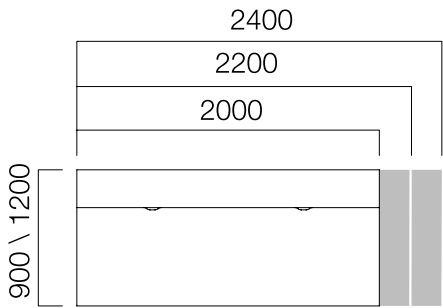

DIMENSIONS (mm)

Single Desks

W:60/80 cm 4-Leg

W:60/80 cm 2-Leg

W:60/80 cm 3-Leg

Front Panel

*L: 40 cm from table length.

DIMENSIONS (mm)

120° Angle Octal Desk

DIMENSIONS (mm)

Cabinet Placement Examples

DIMENSIONS (mm)

Storage

Pila Exe Cabinet

Pila L:100 cm Metal Cabinet

Pila L:120 cm Metal Cabinet

Pila L:100cm cabinets with metal body have double or one way alternatives.

Pila L:170 cm Cabinet

Pila L:200 cm Cabinet

Pila L:170cm and L:200cm cabinets with metal body have double or one way alternatives.

Pila Cabinets on Bench

Pila top cabinets can be added to L:170cm and L:200cm cabinets.

DIMENSIONS (mm)

Executive Desks

W:90/120 cm Desk

W:90/120 cm 2-Leg Desk

Front Panel H:30 cm

L: -40 cm from table length.