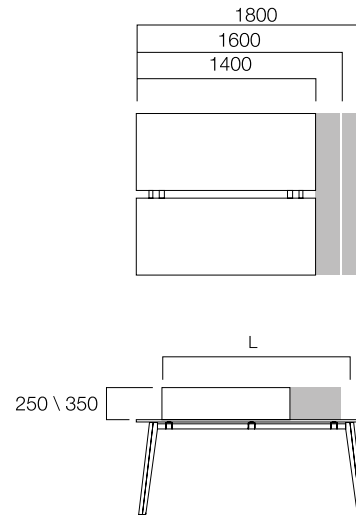

DIMENSIONS (mm)

Single Desks

W:60/80 cm 4-Leg

W:60/80 cm 2-Leg

W:60/80 cm 3-Leg

Front Panel

*L: 40 cm from table length.

DIMENSIONS (mm)

Desk

W:126/166 cm 2-Leg Desk

W:126/166 cm 2-Leg Table with Meeting Part

DIMENSIONS (mm)

Workstations

W:166 cm Middle Panel for Side Desk

W:126/166 cm Middle Panels Desk

Middle Panel for Side Desk

Double desks with side desks join together using the functional leg, which allows the cables from the floor to be carried vertically to the desktop.

DIMENSIONS (mm)

Workstations

120° Angle Triple Desk

120° Angle Senary Desk

120° Angle Octal Desk

DIMENSIONS (mm)

Cabinet Placement Examples

DIMENSIONS (mm)

Storage

Pila Exe Cabinet

Pila L:100 cm Metal Cabinet

Pila L:120 cm Metal Cabinet