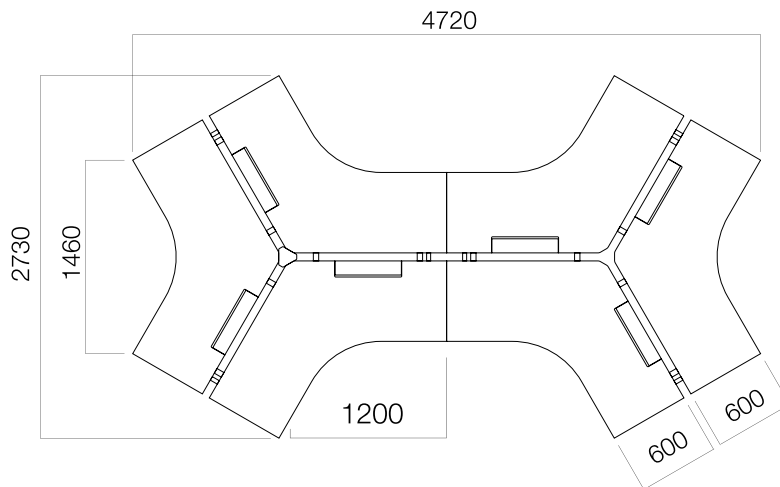

DIMENSIONS (mm)

Single Desks

W:60/80 cm 4-Leg

W:60/80 cm 2-Leg

W:60/80 cm 3-Leg

Front Panel

*L: 40 cm from table length.

DIMENSIONS (mm)

Desk

W:126/166 cm 2-Leg Desk

W:126/166 cm 2-Leg Table with Meeting Part

DIMENSIONS (mm)

Workstations

W:166 cm Middle Panel for Side Desk

W:126/166 cm Middle Panels Desk

Middle Panel for Side Desk

Double desks with side desks join together using the functional leg, which allows the cables from the floor to be carried vertically to the desktop.

DIMENSIONS (mm)

Workstations

120° Angle Triple Desk

120° Angle Senary Desk

120° Angle Octal Desk

DIMENSIONS (mm)

Cabinet Placement Examples

DIMENSIONS (mm)

Storage

Pila Exe Cabinet

Pila L:100 cm Metal Cabinet

Pila L:120 cm Metal Cabinet