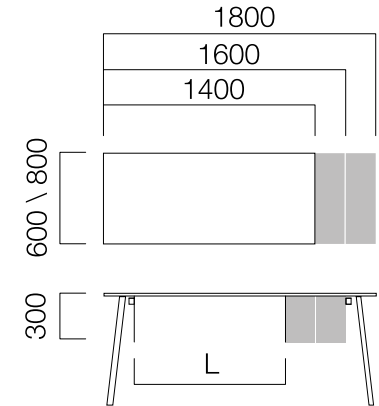

DIMENSIONS (mm)

Single Desks

W:60/80 cm 4-Leg

W:60/80 cm 2-Leg

W:60/80 cm 3-Leg

Front Panel

*L: 40 cm from table length.

DIMENSIONS (mm)

Workstations

W:80 cm Extension Desk

Starter Desk

Extension Desk

End Desk

Single desks combine using the functional leg, which allows the cables from the floor to be carried vertically to the desktop.

Starter Desk

Extension Desk

End Desk

Double desks are joined by using the functional middle leg, which allows the cables taken from the floor to be transported vertically to the desktop, straight leg or short leg, which allows the tabletop to stand on side cabinet.

Desk

W:126/166 cm 2-Leg Desk

W:126/166 cm 2-Leg Table with Meeting Part

DIMENSIONS (mm)

Workstations

W:166 cm Middle Panel for Side Desk

W:126/166 cm Middle Panels Desk

Middle Panel for Side Desk