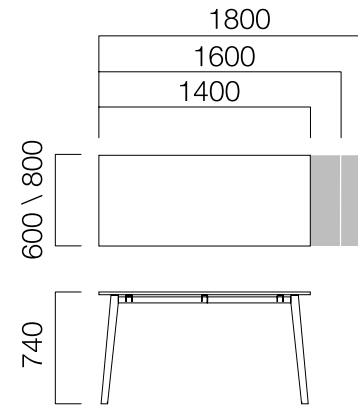

Ventilation Support

CPU cabinet of Pila features ventilation canals, reducing heat and helping desktop computers work more efficiently.

Cabinet

Side cabinets utilized along with tables help you utilize your workspace more efficiently.

DIMENSIONS (mm)

Single Desks

W:60/80 cm 4-Leg

W:60/80 cm 2-Leg

W:60/80 cm 3-Leg

Front Panel

*L: 40 cm from table length.

DIMENSIONS (mm)

Desk

W:126/166 cm 2-Leg Desk

W:126/166 cm 2-Leg Table with Meeting Part

DIMENSIONS (mm)

Workstations

W:166 cm Middle Panel for Side Desk

W:126/166 cm Middle Panels Desk

Middle Panel for Side Desk