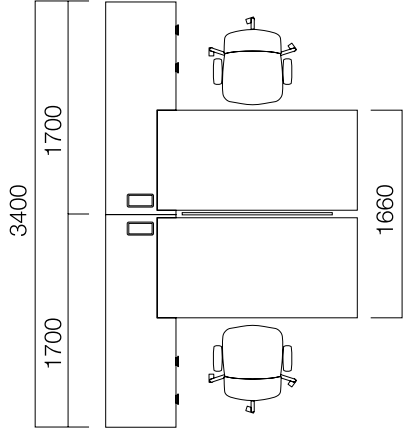

DIMENSIONS (mm)

Single Desks

W:60/80 cm 4-Leg

W:60/80 cm 2-Leg

W:60/80 cm 3-Leg

Front Panel

*L: 40 cm from table length.

DIMENSIONS (mm)

Desk

W:126/166 cm 2-Leg Desk

W:126/166 cm 2-Leg Table with Meeting Part

DIMENSIONS (mm)

Workstations

W:166 cm Middle Panel for Side Desk

W:126/166 cm Middle Panels Desk

Middle Panel for Side Desk

Double desks with side desks join together using the functional leg, which allows the cables from the floor to be carried vertically to the desktop.

DIMENSIONS (mm)

Workstations

120° Angle Triple Desk

120° Angle Senary Desk

120° Angle Octal Desk

DIMENSIONS (mm)

Cabinet Placement Examples

DIMENSIONS (mm)

Storage

Pila Exe Cabinet

Pila L:100 cm Metal Cabinet

Pila L:120 cm Metal Cabinet