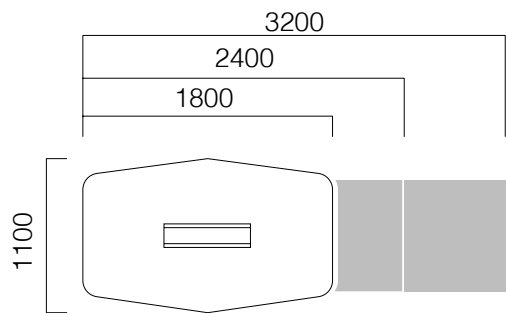

DIMENSIONS (mm)

Single Desks

W:60/80 cm 4-Leg

W:60/80 cm 2-Leg

W:60/80 cm 3-Leg

Front Panel

*L: 40 cm from table length.

DIMENSIONS (mm)

Pila Cabinets on Bench

Pila top cabinets can be added to L:170cm and L:200cm cabinets.

DIMENSIONS (mm)

Executive Desks

W:90/120 cm Desk

W:90/120 cm 2-Leg Desk

Front Panel H:30 cm

L: -40 cm from table length.

Pila Exe Cabinet

530

DIMENSIONS (mm)

Meeting Tables

Rectangle Meeting Table

Rectangle Meeting Table

Elliptical Meeting Table

Square Meeting Table

Circular Meeting Table

*L:320cm elliptical meeting table has functional middle leg and 2 cable caps.

nurus.com/pila