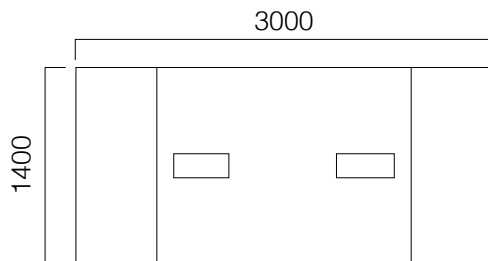

DIMENSIONS (mm)

Single Desks

W:60/80 cm 4-Leg

W:60/80 cm 2-Leg

W:60/80 cm 3-Leg

Front Panel

*L: 40 cm from table length.

DIMENSIONS (mm)

Pila Cabinets on Bench

Pila top cabinets can be added to L:170cm and L:200cm cabinets.

DIMENSIONS (mm)

Executive Desks

W:90/120 cm Desk

W:90/120 cm 2-Leg Desk

Front Panel H:30 cm

L: -40 cm from table length.

Pila Exe Cabinet

530

DIMENSIONS (mm)

Meeting Tables

Rectangle Meeting Table

Rectangle Meeting Table

Elliptical Meeting Table

Square Meeting Table

Circular Meeting Table

*L:320cm elliptical meeting table has functional middle leg and 2 cable caps.

nurus.com/pila