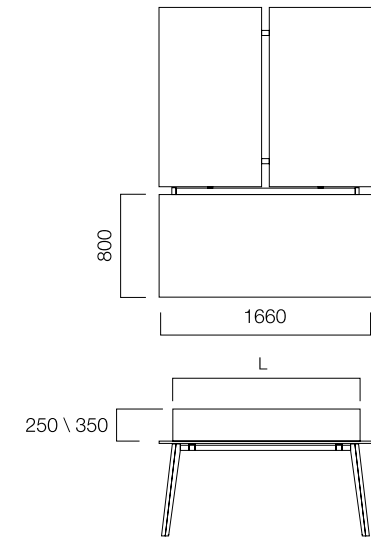

DIMENSIONS (mm)

Single Desks

W:60/80 cm 4-Leg

W:60/80 cm 2-Leg

W:60/80 cm 3-Leg

Front Panel

*L: 40 cm from table length.

DIMENSIONS (mm)

Desk

W:126/166 cm 2-Leg Desk

W:126/166 cm 2-Leg Table with Meeting Part

DIMENSIONS (mm)

Workstations

W:166 cm Middle Panel for Side Desk

W:126/166 cm Middle Panels Desk

Middle Panel for Side Desk

Double desks with side desks join together using the functional leg, which allows the cables from the floor to be carried vertically to the desktop.

DIMENSIONS (mm)

Workstations

120° Angle Triple Desk

120° Angle Senary Desk

120° Angle Octal Desk

DIMENSIONS (mm)

Cabinet Placement Examples

DIMENSIONS (mm)

Storage

Pila Exe Cabinet

Pila L:100 cm Metal Cabinet

Pila L:120 cm Metal Cabinet