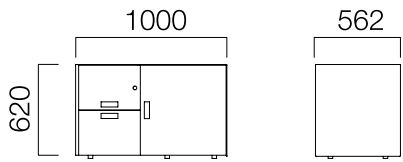

DIMENSIONS (mm)

Single Desks

W:60/80 cm 4-Leg

W:60/80 cm 2-Leg

W:60/80 cm 3-Leg

Front Panel

*L: 40 cm from table length.

DIMENSIONS (mm)

Desk

W:126/166 cm 2-Leg Desk

W:126/166 cm 2-Leg Table with Meeting Part

DIMENSIONS (mm)

Workstations

W:166 cm Middle Panel for Side Desk

W:126/166 cm Middle Panels Desk

Middle Panel for Side Desk

120° Angle Octal Desk

DIMENSIONS (mm)

Cabinet Placement Examples

DIMENSIONS (mm)

Storage

Pila Exe Cabinet

Pila L:100 cm Metal Cabinet

Pila L:120 cm Metal Cabinet

Pila L:100cm cabinets with metal body have double or one way alternatives.

Pila L:170 cm Cabinet

Pila L:200 cm Cabinet

Pila L:170cm and L:200cm cabinets with metal body have double or one way alternatives.