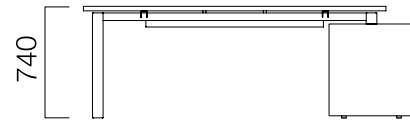

Pila L:100cm cabinets with metal body have double or one way alternatives.

Pila L:170 cm Cabinet

Pila L:200 cm Cabinet

Pila L:170cm and L:200cm cabinets with metal body have double or one way alternatives.

Pila Cabinets on Bench

Pila top cabinets can be added to L:170cm and L:200cm cabinets.

DIMENSIONS (mm)

Executive Desks

W:90/120 cm Desk

W:90/120 cm 2-Leg Desk

Front Panel H:30 cm

L: -40 cm from table length.

Pila Exe Cabinet

530

DIMENSIONS (mm)

Meeting Tables

Rectangle Meeting Table

Rectangle Meeting Table

Elliptical Meeting Table

Square Meeting Table