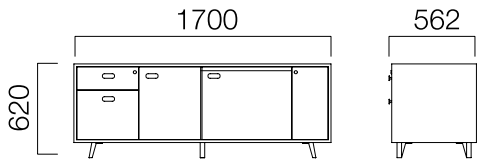

DIMENSIONS (mm)

Single Desks

W:60/80 cm 4-Leg

W:60/80 cm 2-Leg

W:60/80 cm 3-Leg

Front Panel

*L: 40 cm from table length.

DIMENSIONS (mm)

120° Angle Octal Desk

DIMENSIONS (mm)

Cabinet Placement Examples

DIMENSIONS (mm)

Storage

Pila Exe Cabinet

Pila L:100 cm Metal Cabinet

Pila L:120 cm Metal Cabinet

Pila L:100cm cabinets with metal body have double or one way alternatives.

Pila L:170 cm Cabinet

Pila L:200 cm Cabinet

Pila L:170cm and L:200cm cabinets with metal body have double or one way alternatives.

Pila Cabinets on Bench

Pila top cabinets can be added to L:170cm and L:200cm cabinets.

DIMENSIONS (mm)

Executive Desks

W:90/120 cm Desk

W:90/120 cm 2-Leg Desk

Front Panel H:30 cm

L: -40 cm from table length.