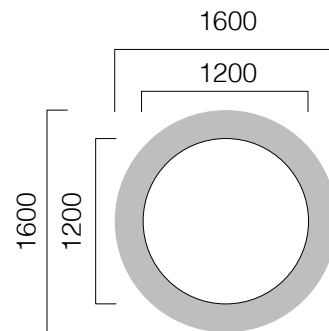

DIMENSIONS (mm)

Single Desks

W:60/80 cm 4-Leg

W:60/80 cm 2-Leg

W:60/80 cm 3-Leg

Front Panel

*L: 40 cm from table length.

DIMENSIONS (mm)

Pila Cabinets on Bench

Pila top cabinets can be added to L:170cm and L:200cm cabinets.

DIMENSIONS (mm)

Executive Desks

W:90/120 cm Desk

W:90/120 cm 2-Leg Desk

Front Panel H:30 cm

L: -40 cm from table length.

Pila Exe Cabinet

530

DIMENSIONS (mm)

Meeting Tables

Rectangle Meeting Table

Rectangle Meeting Table

Elliptical Meeting Table

Square Meeting Table

Circular Meeting Table

*L:320cm elliptical meeting table has functional middle leg and 2 cable caps.

nurus.com/pila