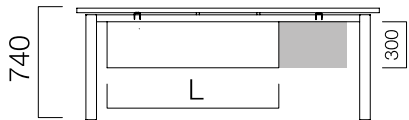

DIMENSIONS (mm)

Single Desks

W:60/80 cm 4-Leg

W:60/80 cm 2-Leg

W:60/80 cm 3-Leg

Front Panel

*L: 40 cm from table length.

DIMENSIONS (mm)

Pila L:100cm cabinets with metal body have double or one way alternatives.

Pila L:170 cm Cabinet

Pila L:200 cm Cabinet

Pila L:170cm and L:200cm cabinets with metal body have double or one way alternatives.

Pila Cabinets on Bench

Pila top cabinets can be added to L:170cm and L:200cm cabinets.

DIMENSIONS (mm)

Executive Desks

W:90/120 cm Desk

W:90/120 cm 2-Leg Desk

Front Panel H:30 cm

L: -40 cm from table length.

Pila Exe Cabinet

530

DIMENSIONS (mm)

Meeting Tables

Rectangle Meeting Table

Rectangle Meeting Table

Elliptical Meeting Table

Square Meeting Table