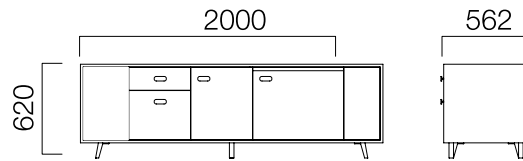

DIMENSIONS (mm)

Single Desks

W:60/80 cm 4-Leg

W:60/80 cm 2-Leg

W:60/80 cm 3-Leg

Front Panel

*L: 40 cm from table length.

DIMENSIONS (mm)

120° Angle Octal Desk

DIMENSIONS (mm)

Cabinet Placement Examples

DIMENSIONS (mm)

Storage

Pila Exe Cabinet

Pila L:100 cm Metal Cabinet

Pila L:120 cm Metal Cabinet

Pila L:100cm cabinets with metal body have double or one way alternatives.

Pila L:170 cm Cabinet

Pila L:200 cm Cabinet

Pila L:170cm and L:200cm cabinets with metal body have double or one way alternatives.

Pila Cabinets on Bench

Pila top cabinets can be added to L:170cm and L:200cm cabinets.

DIMENSIONS (mm)

Executive Desks

W:90/120 cm Desk

W:90/120 cm 2-Leg Desk

Front Panel H:30 cm

L: -40 cm from table length.