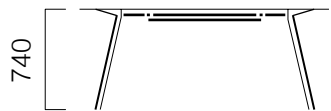

Pila L:100cm cabinets with metal body have double or one way alternatives.

Pila L:170 cm Cabinet

Pila L:200 cm Cabinet

Pila L:170cm and L:200cm cabinets with metal body have double or one way alternatives.

Pila Cabinets on Bench

Pila top cabinets can be added to L:170cm and L:200cm cabinets.

DIMENSIONS (mm)

Executive Desks

W:90/120 cm Desk

W:90/120 cm 2-Leg Desk

Front Panel H:30 cm

L: -40 cm from table length.

Pila Exe Cabinet

530

DIMENSIONS (mm)

Meeting Tables

Rectangle Meeting Table

Rectangle Meeting Table

Elliptical Meeting Table

Square Meeting Table