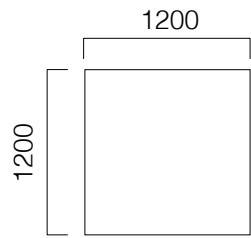

DIMENSIONS (mm)

Single Desks

W:60/80 cm 4-Leg

W:60/80 cm 2-Leg

W:60/80 cm 3-Leg

Front Panel

*L: 40 cm from table length.

DIMENSIONS (mm)

Pila Cabinets on Bench

Pila top cabinets can be added to L:170cm and L:200cm cabinets.

DIMENSIONS (mm)

Executive Desks

W:90/120 cm Desk

W:90/120 cm 2-Leg Desk

Front Panel H:30 cm

L: -40 cm from table length.

Pila Exe Cabinet

530

DIMENSIONS (mm)

Meeting Tables

Rectangle Meeting Table

Rectangle Meeting Table

Elliptical Meeting Table

Square Meeting Table

Circular Meeting Table

*L:320cm elliptical meeting table has functional middle leg and 2 cable caps.

nurus.com/pila