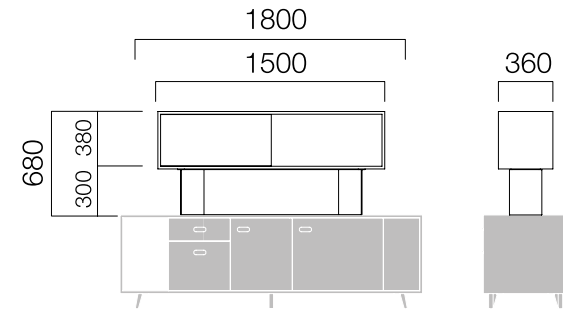

DIMENSIONS (mm)

Single Desks

W:60/80 cm 4-Leg

W:60/80 cm 2-Leg

W:60/80 cm 3-Leg

Front Panel

*L: 40 cm from table length.

DIMENSIONS (mm)

120° Angle Octal Desk

DIMENSIONS (mm)

Cabinet Placement Examples

DIMENSIONS (mm)

Storage

Pila Exe Cabinet

Pila L:100 cm Metal Cabinet

Pila L:120 cm Metal Cabinet

Pila L:100cm cabinets with metal body have double or one way alternatives.

Pila L:170 cm Cabinet

Pila L:200 cm Cabinet

Pila L:170cm and L:200cm cabinets with metal body have double or one way alternatives.

Pila Cabinets on Bench

Pila top cabinets can be added to L:170cm and L:200cm cabinets.

DIMENSIONS (mm)

Executive Desks

W:90/120 cm Desk

W:90/120 cm 2-Leg Desk

Front Panel H:30 cm

L: -40 cm from table length.