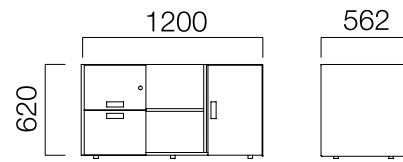

DIMENSIONS (mm)

Single Desks

W:60/80 cm 4-Leg

W:60/80 cm 2-Leg

W:60/80 cm 3-Leg

Front Panel

*L: 40 cm from table length.

DIMENSIONS (mm)

Desk

W:126/166 cm 2-Leg Desk

W:126/166 cm 2-Leg Table with Meeting Part

DIMENSIONS (mm)

Workstations

W:166 cm Middle Panel for Side Desk

W:126/166 cm Middle Panels Desk

Middle Panel for Side Desk

120° Angle Octal Desk

DIMENSIONS (mm)

Cabinet Placement Examples

DIMENSIONS (mm)

Storage

Pila Exe Cabinet

Pila L:100 cm Metal Cabinet

Pila L:120 cm Metal Cabinet

Pila L:100cm cabinets with metal body have double or one way alternatives.

Pila L:170 cm Cabinet

Pila L:200 cm Cabinet

Pila L:170cm and L:200cm cabinets with metal body have double or one way alternatives.