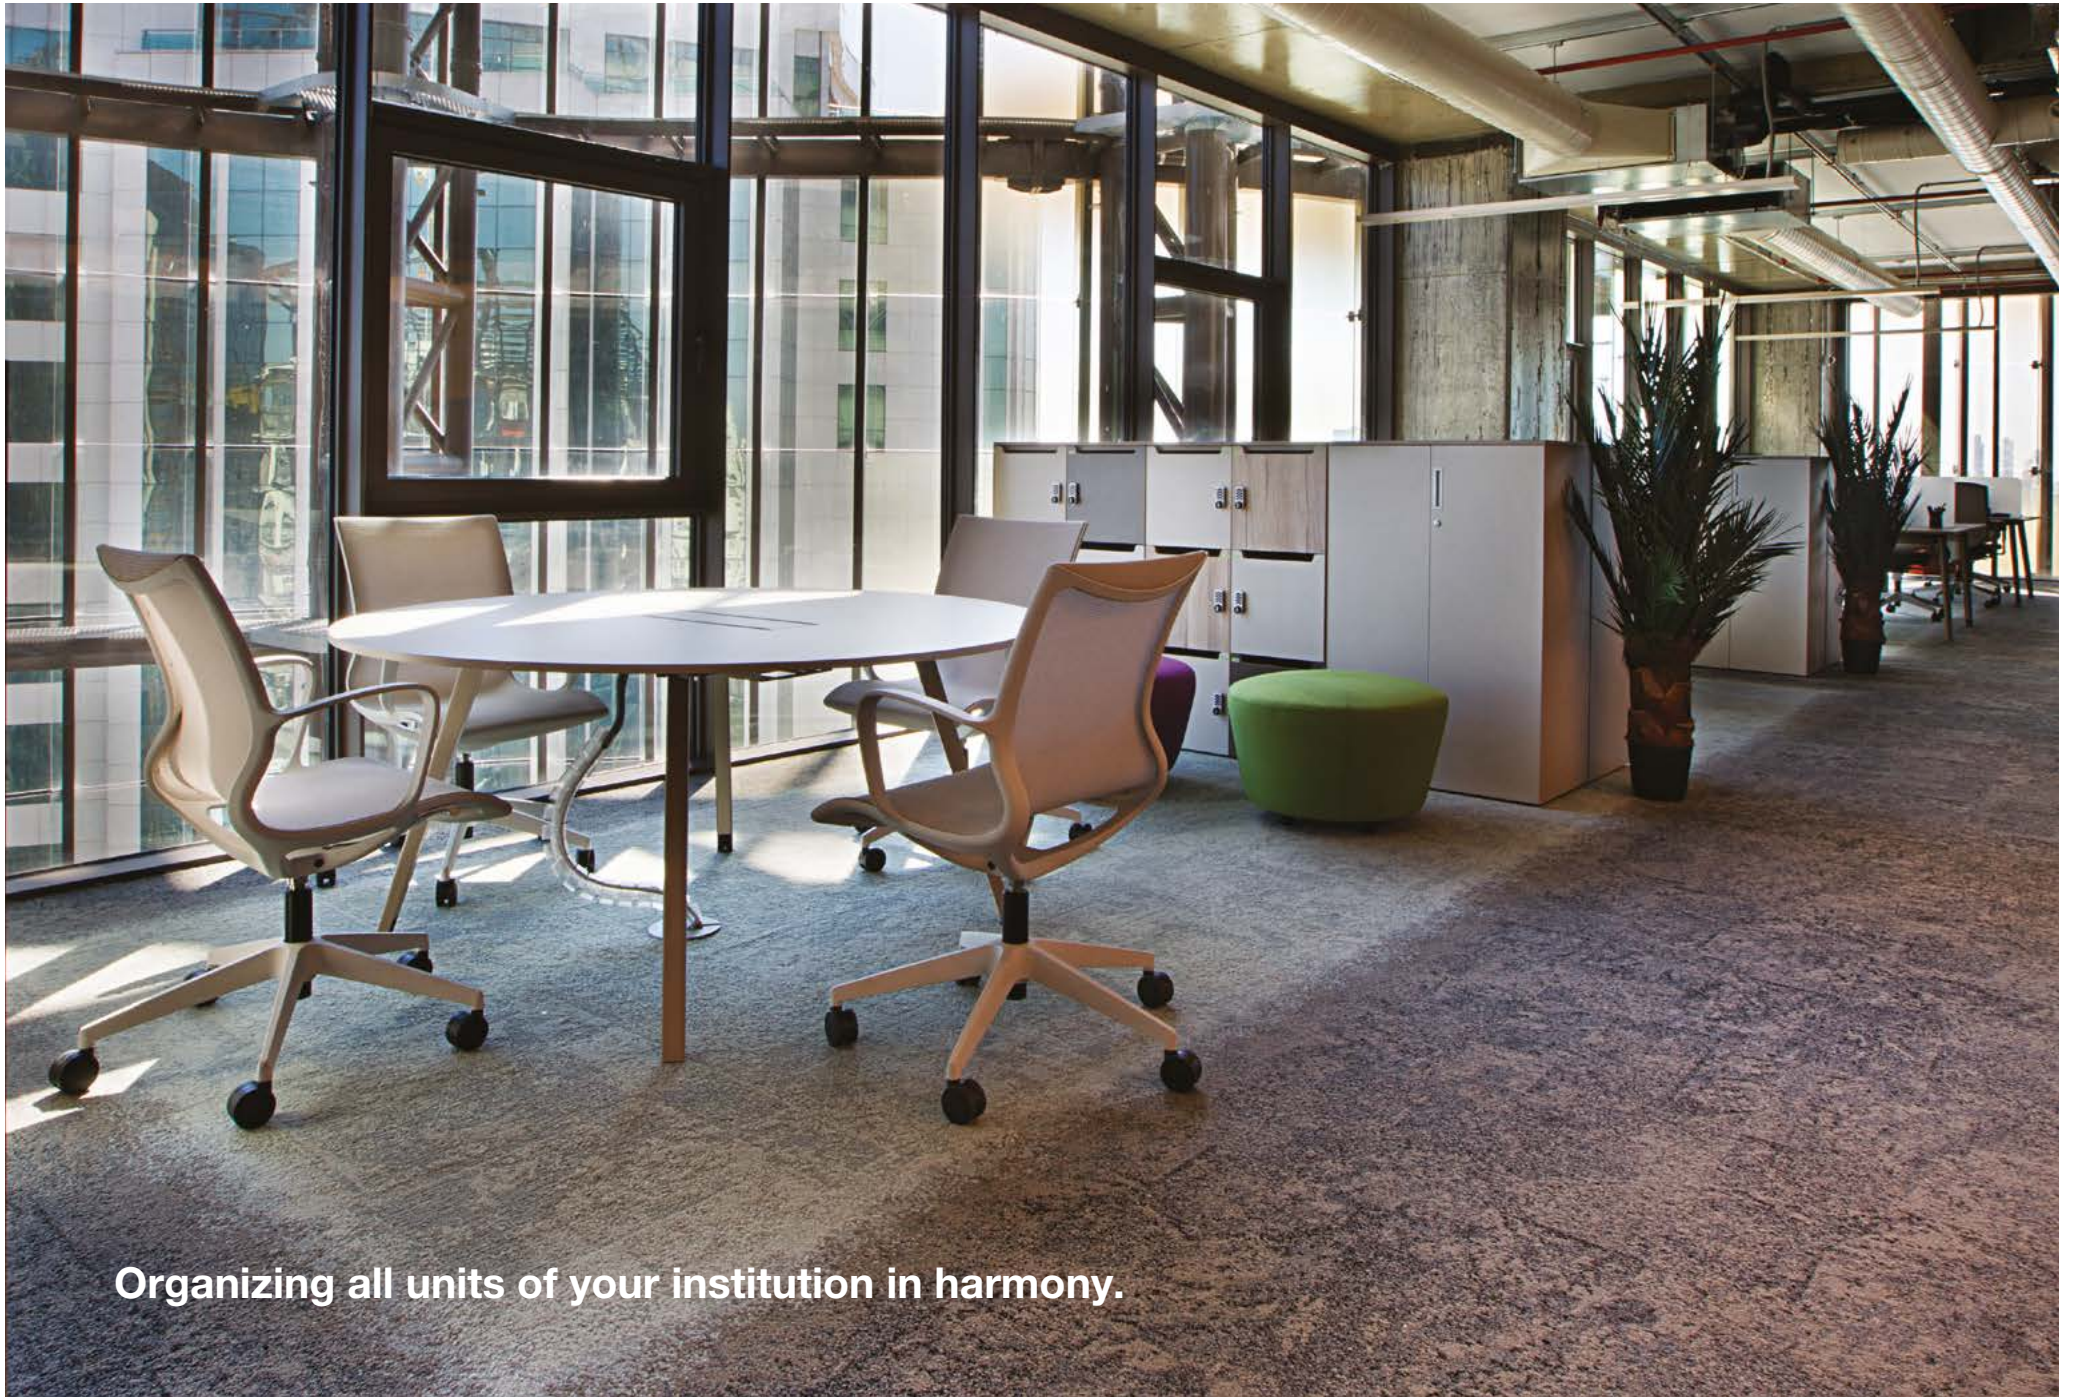

nurus

Pila Collection at a Glance

Design by **Nurus D Lab**

One product family for different working habits and lines of business.

Wide product family and accessory options of Pila makes it easy to adapt to different working styles. Pila fully satisfies needs and demands of institutions and companies operating in different sectors and lines of business, facilitating business life with smart solutions.

German
Design Award
NEWCOMER
NOMINEE 2014

product
design
award
2013

Organizing all units of your institution in harmony.

- 12th PR
- 15th exit!

Workstations

Meeting Tables

Single Desks

Executive Desks