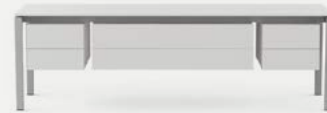

**Rich product family meeting all the requirements of your business.**

Workstations

Single Desks

Executive Desks

Meeting Tables

Storage Units

Silva Coffee Tables

Nurus D Lab

A modern office desk with a light wood-grain top and dark metal legs. The desk has two drawers on the left side with a wood-grain front panel. On the desk, there is a keyboard, an open book, a small white box, and a pen holder. The background shows a window with blinds and a potted plant.