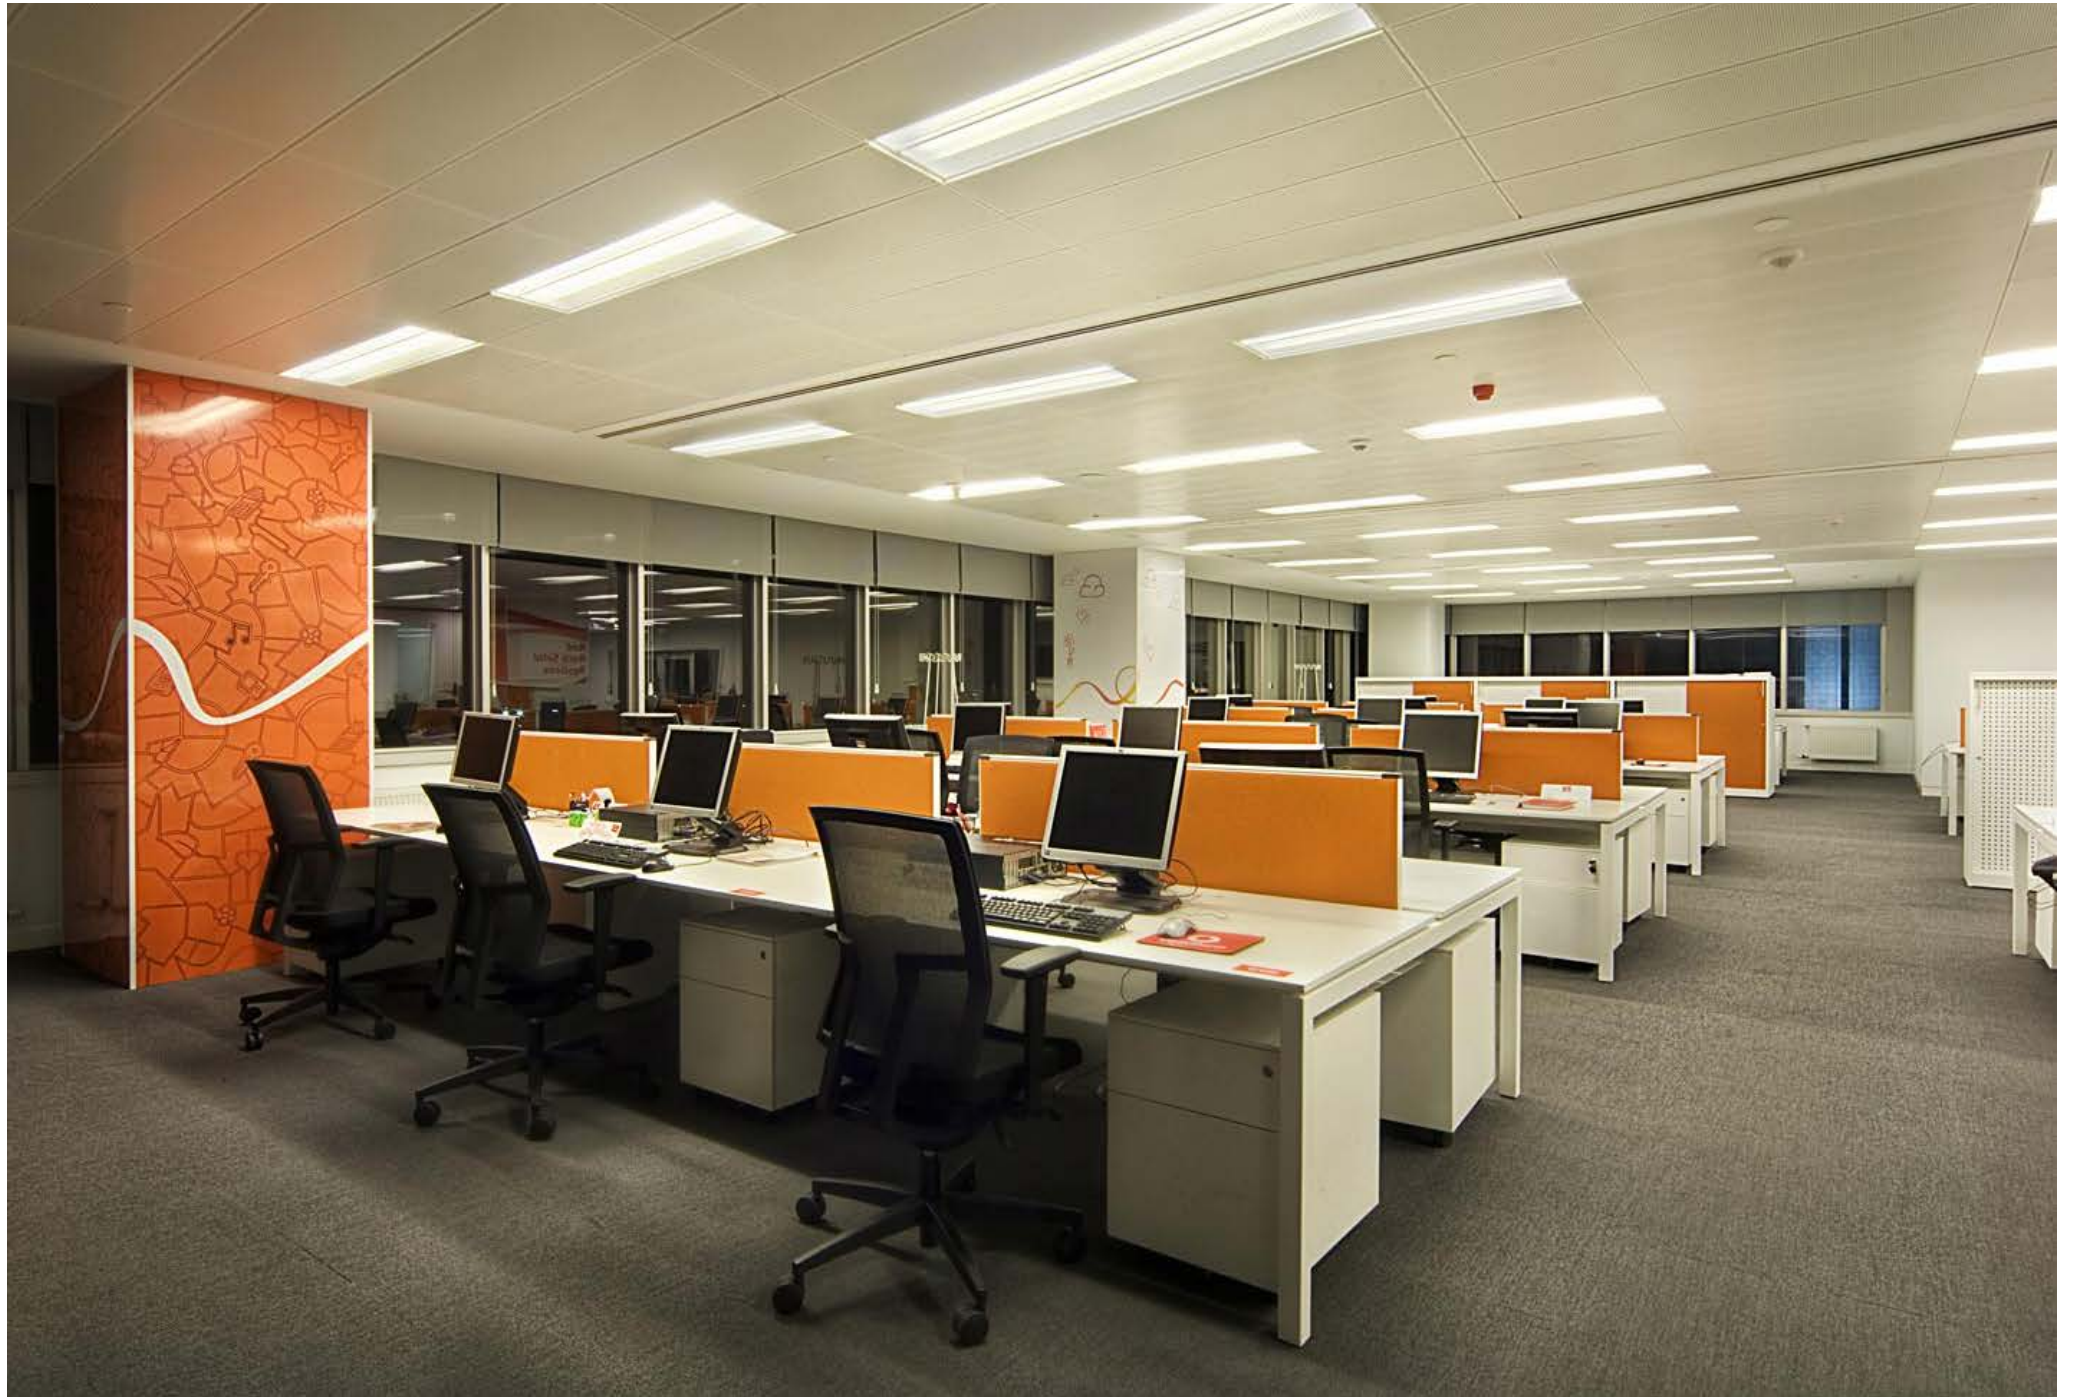

## Functional design that meets all the requirements of your workspace.

Silva meets all the requirements of your institution with a rich product family including single desks, executive desks, meeting tables, workstations, and coffee tables.

**Rich product family meeting all the requirements of your business.**

Workstations

Single Desks

Executive Desks

Meeting Tables

Storage Units

Silva Coffee Tables

Nurus D Lab

A modern office desk with a light wood-grain top and dark metal legs. The desk has two drawers on the left side with a wood-grain front panel. On the desk, there is a keyboard, an open book, a small white box, and a pen holder. The background shows a window with blinds and a potted plant.