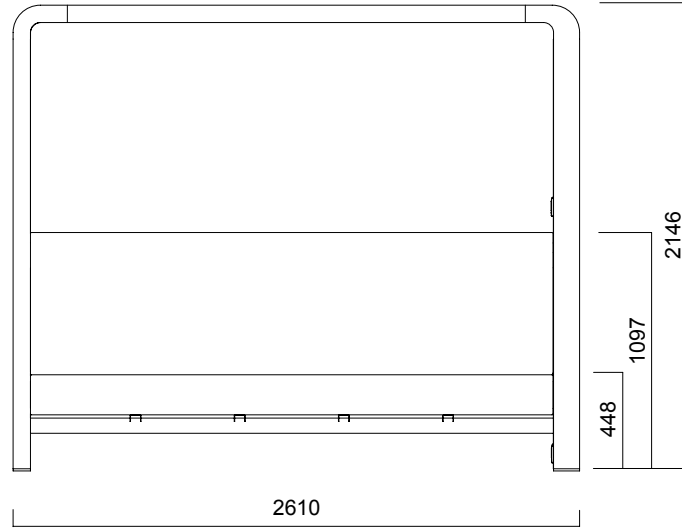

Pitstop Fixed desk

Pitstop Lounge With Double Sofa