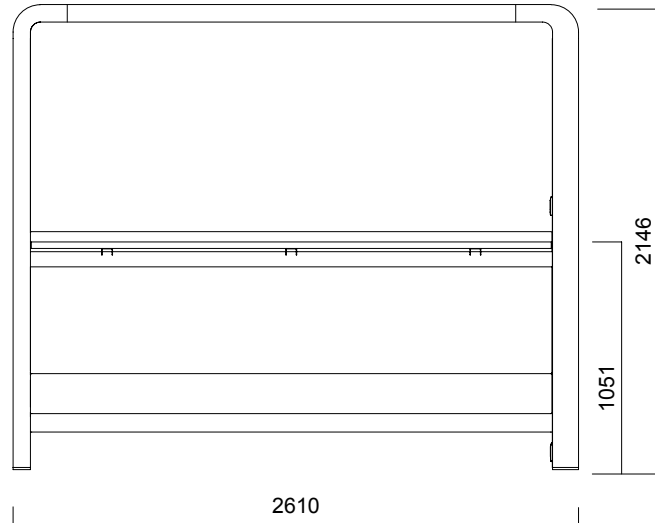

DIMENSIONS (mm)

Pitstop Lounge

Pitstop Lounge With Double Sofa

Pitstop Lounge

Pitstop Lounge With Sofa and High Desk

DIMENSIONS (mm)

Pitstop With Side Desk and Shelf

Phonestop