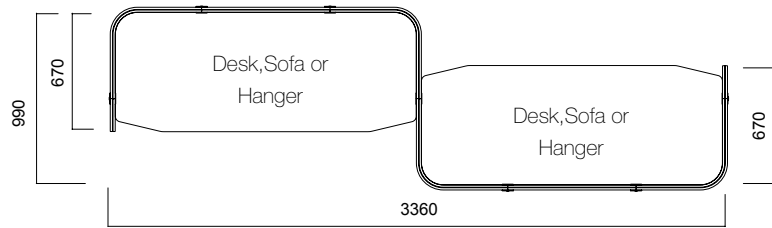

Isola Workstation

Isola Meeting

Isola Media Wall

Isola Phone Booth

DIMENSIONS (mm)

Isola Angled Panel

Tip 1 Angled Single

Tip 2 Angled Double

Tip 1 Angled Single / Non-Segmented

Tip 2 Angled Double

Tip 1 Angled Single / Segmented

DIMENSIONS (mm)

Isola Angled Panel

Tip 3 Angled Triple

Tip 3 Angled Triple

DIMENSIONS (mm)

Isola Flat Panel

Tip 8 Flat Single

Tip 8 Flat Double Symmetrical

Tip 8 Flat Single / Non-Segmented

Tip 8 Flat Double Symmetrical / Non-Segmented

Tip 8 Flat Single / Segmented

Tip 8 Flat Double Symmetrical / Segmented

DIMENSIONS (mm)

Isola Flat Panel

Tip 8 Flat Double

Tip 8 Flat Triple

*Segmented Panels have only 1640-1440 or 1440-1240 segment options.

**No hanger option for H: 1240 panels.

DIMENSIONS (mm)

Isola T Panel