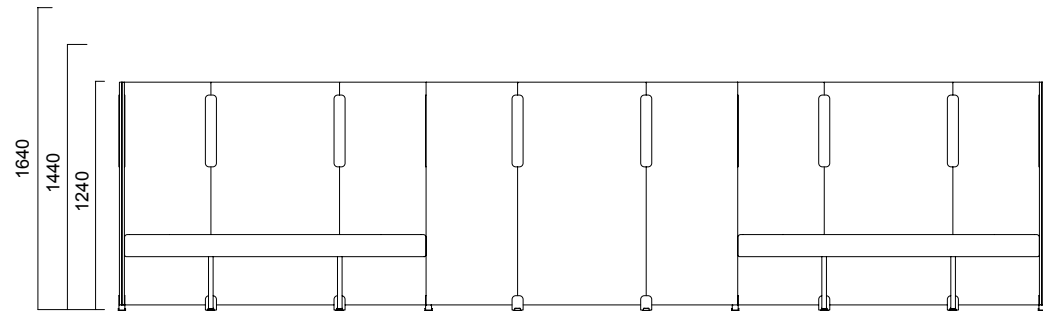

Tip 1 Angled Single / Non-Segmented

Tip 2 Angled Double

Tip 1 Angled Single / Segmented

DIMENSIONS (mm)

Isola Angled Panel

Tip 3 Angled Triple

Tip 3 Angled Triple

DIMENSIONS (mm)

Isola Flat Panel

Tip 8 Flat Single

Tip 8 Flat Double Symmetrical

Tip 8 Flat Single / Non-Segmented

Tip 8 Flat Double Symmetrical / Non-Segmented

Tip 8 Flat Single / Segmented

Tip 8 Flat Double Symmetrical / Segmented

DIMENSIONS (mm)

Isola Flat Panel

Tip 8 Flat Double

Tip 8 Flat Triple

*Segmented Panels have only 1640-1440 or 1440-1240 segment options.

**No hanger option for H: 1240 panels.

DIMENSIONS (mm)

Isola T Panel