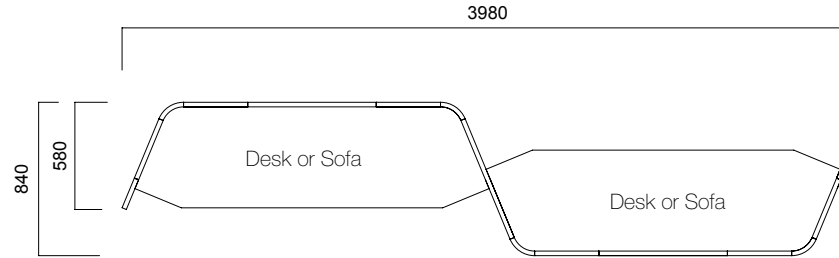

Isola Workstation

Isola Meeting

Isola Media Wall

Isola Phone Booth

DIMENSIONS (mm)

Isola Angled Panel

Tip 1 Angled Single

Tip 2 Angled Double

Tip 1 Angled Single / Non-Segmented

Tip 2 Angled Double

Tip 1 Angled Single / Segmented

DIMENSIONS (mm)

Isola Angled Panel

Tip 3 Angled Triple

Tip 3 Angled Triple

DIMENSIONS (mm)

Isola Flat Panel

Tip 8 Flat Single

Tip 8 Flat Double Symmetrical

Tip 8 Flat Single / Non-Segmented

Tip 8 Flat Double Symmetrical / Non-Segmented

Tip 8 Flat Single / Segmented

Tip 8 Flat Double Symmetrical / Segmented

DIMENSIONS (mm)

Isola Flat Panel

Tip 8 Flat Double

Tip 8 Flat Triple

*Segmented Panels have only 1640-1440 or 1440-1240 segment options.

**No hanger option for H: 1240 panels.

DIMENSIONS (mm)

Isola T Panel