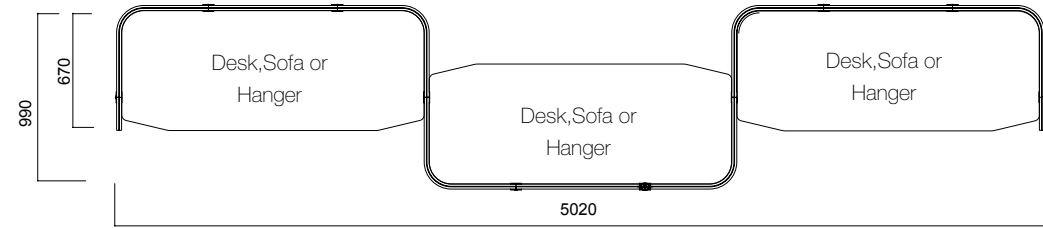

Tip 1 Angled Single / Non-Segmented

Tip 2 Angled Double

Tip 1 Angled Single / Segmented

DIMENSIONS (mm)

Isola Angled Panel

Tip 3 Angled Triple

Tip 3 Angled Triple

DIMENSIONS (mm)

Isola Flat Panel

Tip 8 Flat Single

Tip 8 Flat Double Symmetrical

Tip 8 Flat Single / Non-Segmented

Tip 8 Flat Double Symmetrical / Non-Segmented

Tip 8 Flat Single / Segmented

Tip 8 Flat Double Symmetrical / Segmented

DIMENSIONS (mm)

Isola Flat Panel

Tip 8 Flat Double

Tip 8 Flat Triple

*Segmented Panels have only 1640-1440 or 1440-1240 segment options.

**No hanger option for H: 1240 panels.

DIMENSIONS (mm)

Isola T Panel