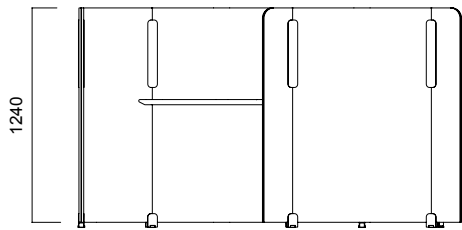

DIMENSIONS (mm)

Isola Flat Panel

Tip 8 Flat Double

Tip 8 Flat Triple

*Segmented Panels have only 1640-1440 or 1440-1240 segment options.

**No hanger option for H: 1240 panels.

DIMENSIONS (mm)

Isola T Panel

Tip 6 Double T Panel

Tip 6 Quadruple T Panel

Tip 6 Double T Panel / Non-Segmented

Tip 6 Quadruple T Panel / Non-Segmented

Tip 6 Double T Panel / Segmented

Tip 6 Quadruple T Panel / Segmented

DIMENSIONS (mm)

Isola Honeycomb Panel

Tip 7 Single Honeycomb Panel

Tip 7 Double Honeycomb Panel

Tip 7 Triple Honeycomb Panel

DIMENSIONS (mm)

Isola Meeting Module

Tip 4 Meeting Module / Non-Segmented

Tip 4 Meeting Module / Segmented

DIMENSIONS (mm)

Isola Media Wall

Isola Phone Booth

nurus.com/isola