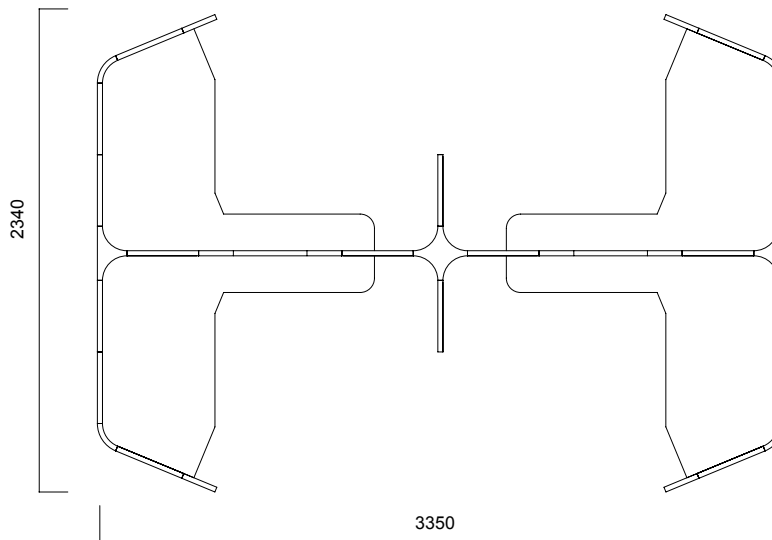

Tip 1 Angled Single / Non-Segmented

Tip 2 Angled Double

Tip 1 Angled Single / Segmented

DIMENSIONS (mm)

Isola Angled Panel

Tip 3 Angled Triple

Tip 3 Angled Triple

DIMENSIONS (mm)

Isola Flat Panel

Tip 8 Flat Single

Tip 8 Flat Double Symmetrical

Tip 8 Flat Single / Non-Segmented

Tip 8 Flat Double Symmetrical / Non-Segmented

Tip 8 Flat Single / Segmented

Tip 8 Flat Double Symmetrical / Segmented

DIMENSIONS (mm)

Isola Flat Panel

Tip 8 Flat Double

Tip 8 Flat Triple

*Segmented Panels have only 1640-1440 or 1440-1240 segment options.

**No hanger option for H: 1240 panels.

DIMENSIONS (mm)

Isola T Panel

Tip 6 Double T Panel

Tip 6 Quadruple T Panel

Tip 6 Double T Panel / Non-Segmented

Tip 6 Quadruple T Panel / Non-Segmented

Tip 6 Double T Panel / Segmented

Tip 6 Quadruple T Panel / Segmented

DIMENSIONS (mm)