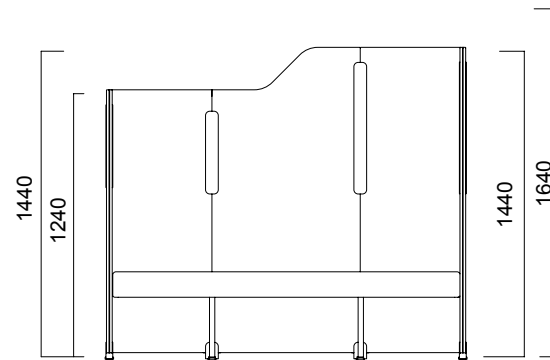

Tip 1 Angled Single / Non-Segmented

Tip 2 Angled Double

Tip 1 Angled Single / Segmented

DIMENSIONS (mm)

Isola Angled Panel

Tip 3 Angled Triple

Tip 3 Angled Triple

DIMENSIONS (mm)

Isola Flat Panel

Tip 8 Flat Single

Tip 8 Flat Double Symmetrical

Tip 8 Flat Single / Non-Segmented

Tip 8 Flat Double Symmetrical / Non-Segmented

Tip 8 Flat Single / Segmented

Tip 8 Flat Double Symmetrical / Segmented

DIMENSIONS (mm)

Isola Flat Panel

Tip 8 Flat Double

Tip 8 Flat Triple

*Segmented Panels have only 1640-1440 or 1440-1240 segment options.

**No hanger option for H: 1240 panels.

DIMENSIONS (mm)

Isola T Panel

Tip 6 Double T Panel

Tip 6 Quadruple T Panel

Tip 6 Double T Panel / Non-Segmented

Tip 6 Quadruple T Panel / Non-Segmented

Tip 6 Double T Panel / Segmented

Tip 6 Quadruple T Panel / Segmented

DIMENSIONS (mm)