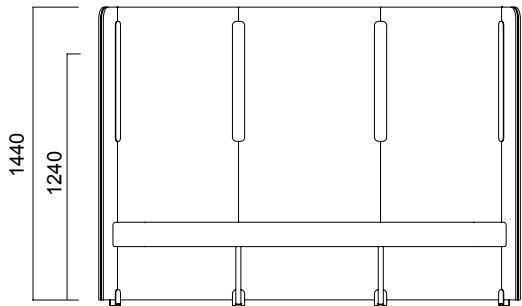

Isola Workstation

Isola Meeting

Isola Media Wall

Isola Phone Booth

DIMENSIONS (mm)

Isola Angled Panel

Tip 1 Angled Single

Tip 2 Angled Double

Tip 1 Angled Single / Non-Segmented

Tip 2 Angled Double

Tip 1 Angled Single / Segmented

DIMENSIONS (mm)

Isola Angled Panel

Tip 3 Angled Triple

Tip 3 Angled Triple

DIMENSIONS (mm)

DIMENSIONS (mm)

Isola Flat Panel

Tip 8 Flat Double

Tip 8 Flat Triple

*Segmented Panels have only 1640-1440 or 1440-1240 segment options.

**No hanger option for H: 1240 panels.

DIMENSIONS (mm)

Isola T Panel