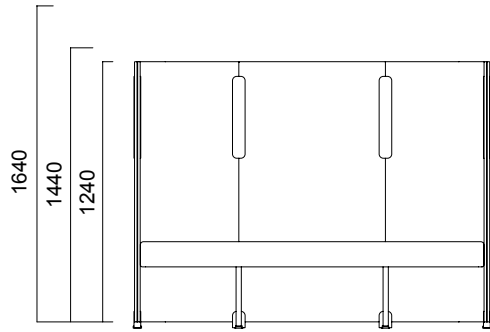

Isola Workstation

Isola Meeting

Isola Media Wall

Isola Phone Booth

DIMENSIONS (mm)

Isola Angled Panel

Tip 1 Angled Single

Tip 2 Angled Double

Tip 1 Angled Single / Non-Segmented

Tip 2 Angled Double

Tip 1 Angled Single / Segmented

DIMENSIONS (mm)

Isola Angled Panel

Tip 3 Angled Triple

Tip 3 Angled Triple

DIMENSIONS (mm)

Isola Flat Panel

Tip 8 Flat Single

Tip 8 Flat Double Symmetrical

Tip 8 Flat Single / Non-Segmented

Tip 8 Flat Double Symmetrical / Non-Segmented

Tip 8 Flat Single / Segmented

Tip 8 Flat Double Symmetrical / Segmented

DIMENSIONS (mm)

Isola Flat Panel

Tip 8 Flat Double

Tip 8 Flat Triple

*Segmented Panels have only 1640-1440 or 1440-1240 segment options.

**No hanger option for H: 1240 panels.

DIMENSIONS (mm)

Isola T Panel