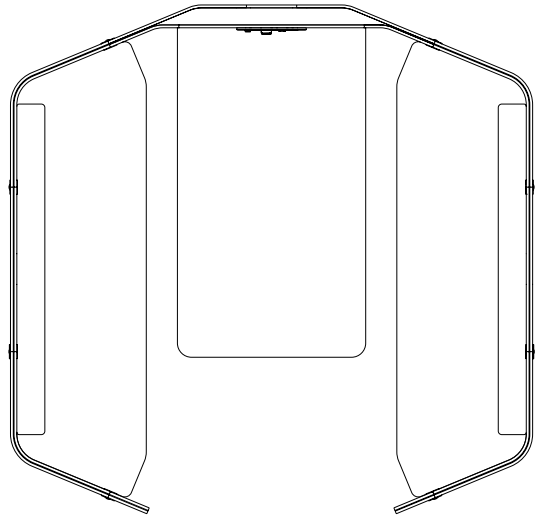

DIMENSIONS (mm)

Isola Flat Panel

Tip 8 Flat Double

Tip 8 Flat Triple

*Segmented Panels have only 1640-1440 or 1440-1240 segment options.

**No hanger option for H: 1240 panels.

DIMENSIONS (mm)

Isola T Panel

Tip 6 Double T Panel

Tip 6 Quadruple T Panel

Tip 6 Double T Panel / Non-Segmented

Tip 6 Quadruple T Panel / Non-Segmented

Tip 6 Double T Panel / Segmented

Tip 6 Quadruple T Panel / Segmented

DIMENSIONS (mm)

Isola Honeycomb Panel

Tip 7 Single Honeycomb Panel

Tip 7 Double Honeycomb Panel

Tip 7 Triple Honeycomb Panel

DIMENSIONS (mm)

Isola Meeting Module

Tip 4 Meeting Module / Non-Segmented

Tip 4 Meeting Module / Segmented

DIMENSIONS (mm)

Isola Media Wall

Isola Phone Booth

nurus.com/isola