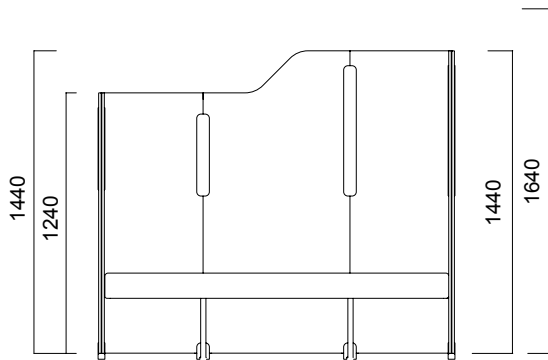

Tip 1 Angled Single / Non-Segmented

Tip 2 Angled Double

Tip 1 Angled Single / Segmented

DIMENSIONS (mm)

Isola Angled Panel

Tip 3 Angled Triple

Tip 3 Angled Triple

DIMENSIONS (mm)

Isola Flat Panel

Tip 8 Flat Single

Tip 8 Flat Double Symmetrical

Tip 8 Flat Single / Non-Segmented

Tip 8 Flat Double Symmetrical / Non-Segmented

Tip 8 Flat Single / Segmented

Tip 8 Flat Double Symmetrical / Segmented

DIMENSIONS (mm)

Isola Flat Panel

Tip 8 Flat Double

Tip 8 Flat Triple

*Segmented Panels have only 1640-1440 or 1440-1240 segment options.

**No hanger option for H: 1240 panels.

DIMENSIONS (mm)

Isola T Panel

Tip 6 Double T Panel

Tip 6 Quadruple T Panel

Tip 6 Double T Panel / Non-Segmented

Tip 6 Quadruple T Panel / Non-Segmented

Tip 6 Double T Panel / Segmented

Tip 6 Quadruple T Panel / Segmented

DIMENSIONS (mm)