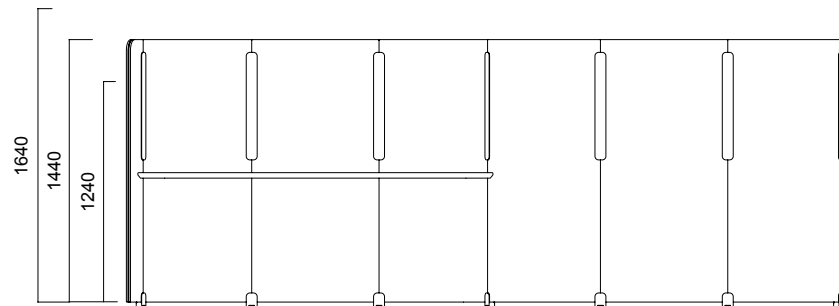

Isola Workstation

Isola Meeting

Isola Media Wall

Isola Phone Booth

DIMENSIONS (mm)

Isola Angled Panel

Tip 1 Angled Single

Tip 2 Angled Double

Tip 1 Angled Single / Non-Segmented

Tip 2 Angled Double

Tip 1 Angled Single / Segmented

DIMENSIONS (mm)

Isola Angled Panel

Tip 3 Angled Triple

Tip 3 Angled Triple

DIMENSIONS (mm)

DIMENSIONS (mm)

Isola Flat Panel

Tip 8 Flat Double

Tip 8 Flat Triple

*Segmented Panels have only 1640-1440 or 1440-1240 segment options.

**No hanger option for H: 1240 panels.

DIMENSIONS (mm)

Isola T Panel