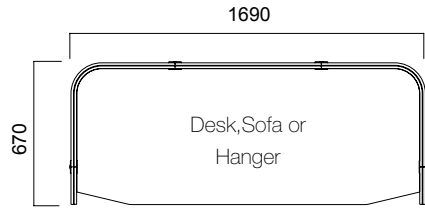

Isola Workstation

Isola Meeting

Isola Media Wall

Isola Phone Booth

DIMENSIONS (mm)

Isola Angled Panel

Tip 1 Angled Single

Tip 2 Angled Double

Tip 1 Angled Single / Non-Segmented

Tip 2 Angled Double

Tip 1 Angled Single / Segmented

DIMENSIONS (mm)

Isola Angled Panel

Tip 3 Angled Triple

Tip 3 Angled Triple

DIMENSIONS (mm)

Isola Flat Panel

Tip 8 Flat Single

Tip 8 Flat Double Symmetrical

Tip 8 Flat Single / Non-Segmented

Tip 8 Flat Double Symmetrical / Non-Segmented

Tip 8 Flat Single / Segmented

Tip 8 Flat Double Symmetrical / Segmented

DIMENSIONS (mm)

Isola Flat Panel

Tip 8 Flat Double

Tip 8 Flat Triple

*Segmented Panels have only 1640-1440 or 1440-1240 segment options.

**No hanger option for H: 1240 panels.

DIMENSIONS (mm)

Isola T Panel