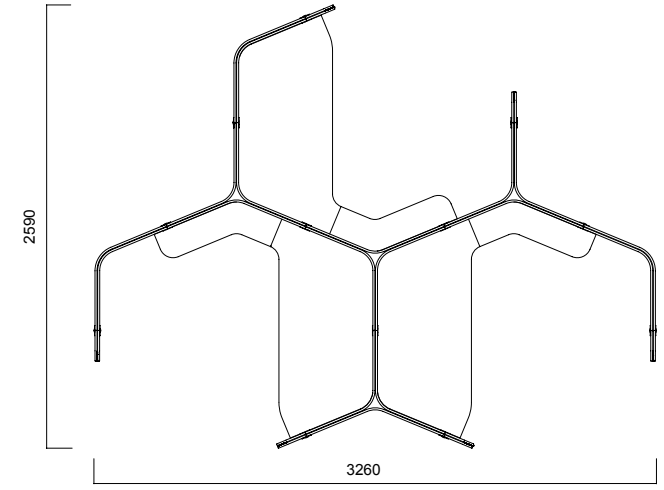

DIMENSIONS (mm)

Isola Honeycomb Panel

Tip 7 Single Honeycomb Panel

Tip 7 Double Honeycomb Panel

Tip 7 Triple Honeycomb Panel