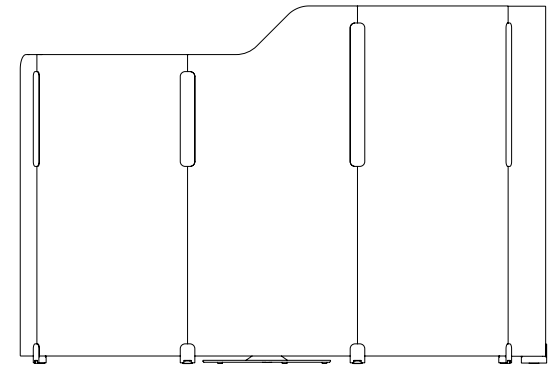

DIMENSIONS (mm)

Isola Flat Panel

Tip 8 Flat Double

Tip 8 Flat Triple

*Segmented Panels have only 1640-1440 or 1440-1240 segment options.

**No hanger option for H: 1240 panels.

DIMENSIONS (mm)

Isola T Panel

Tip 6 Double T Panel

Tip 6 Quadruple T Panel

Tip 6 Double T Panel / Non-Segmented

Tip 6 Quadruple T Panel / Non-Segmented

Tip 6 Double T Panel / Segmented

Tip 6 Quadruple T Panel / Segmented

DIMENSIONS (mm)

Isola Honeycomb Panel

Tip 7 Single Honeycomb Panel

Tip 7 Double Honeycomb Panel

Tip 7 Triple Honeycomb Panel

DIMENSIONS (mm)

Isola Meeting Module

Tip 4 Meeting Module / Non-Segmented

Tip 4 Meeting Module / Segmented

DIMENSIONS (mm)

Isola Media Wall

Isola Phone Booth

nurus.com/isola