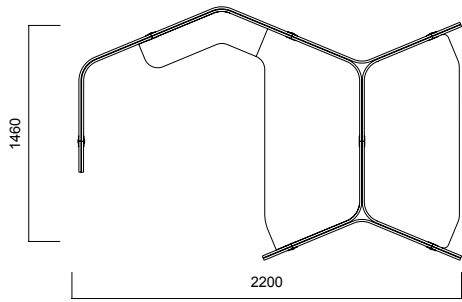

DIMENSIONS (mm)

Isola Flat Panel

Tip 8 Flat Double

Tip 8 Flat Triple

*Segmented Panels have only 1640-1440 or 1440-1240 segment options.

**No hanger option for H: 1240 panels.

DIMENSIONS (mm)

Isola T Panel

Tip 6 Double T Panel

Tip 6 Quadruple T Panel

Tip 6 Double T Panel / Non-Segmented

Tip 6 Quadruple T Panel / Non-Segmented

Tip 6 Double T Panel / Segmented

Tip 6 Quadruple T Panel / Segmented

DIMENSIONS (mm)

Isola Honeycomb Panel

Tip 7 Single Honeycomb Panel

Tip 7 Double Honeycomb Panel

Tip 7 Triple Honeycomb Panel

DIMENSIONS (mm)

Isola Meeting Module

Tip 4 Meeting Module / Non-Segmented

Tip 4 Meeting Module / Segmented