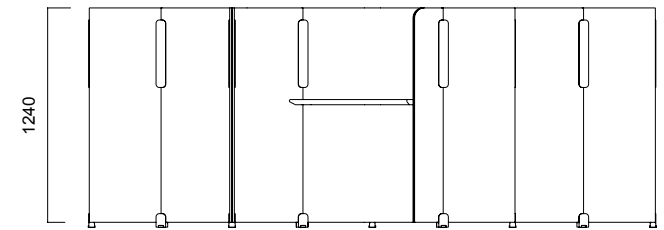

Tip 1 Angled Single / Non-Segmented

Tip 2 Angled Double

Tip 1 Angled Single / Segmented

DIMENSIONS (mm)

Isola Angled Panel

Tip 3 Angled Triple

Tip 3 Angled Triple

DIMENSIONS (mm)

DIMENSIONS (mm)

Isola Flat Panel

Tip 8 Flat Double

Tip 8 Flat Triple

*Segmented Panels have only 1640-1440 or 1440-1240 segment options.

**No hanger option for H: 1240 panels.

DIMENSIONS (mm)

Isola T Panel

Tip 6 Double T Panel

Tip 6 Quadruple T Panel

Tip 6 Double T Panel / Non-Segmented

Tip 6 Quadruple T Panel / Non-Segmented

Tip 6 Double T Panel / Segmented

Tip 6 Quadruple T Panel / Segmented

DIMENSIONS (mm)

Isola Honeycomb Panel

Tip 7 Single Honeycomb Panel

Tip 7 Double Honeycomb Panel

Tip 7 Triple Honeycomb Panel

DIMENSIONS (mm)

Isola Meeting Module

Tip 4 Meeting Module / Non-Segmented

Tip 4 Meeting Module / Segmented