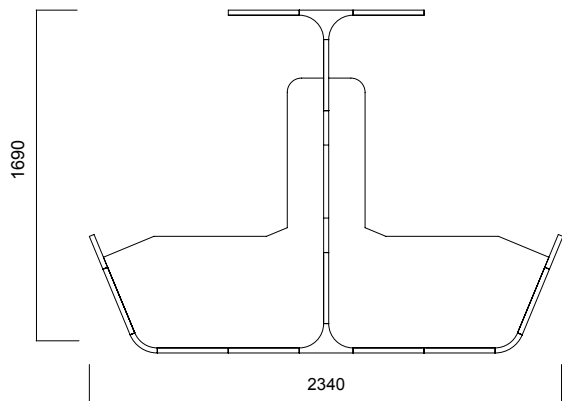

Tip 1 Angled Single / Non-Segmented

Tip 2 Angled Double

Tip 1 Angled Single / Segmented

DIMENSIONS (mm)

Isola Angled Panel

Tip 3 Angled Triple

Tip 3 Angled Triple

DIMENSIONS (mm)

Isola Flat Panel

Tip 8 Flat Single

Tip 8 Flat Double Symmetrical

Tip 8 Flat Single / Non-Segmented

Tip 8 Flat Double Symmetrical / Non-Segmented

Tip 8 Flat Single / Segmented

Tip 8 Flat Double Symmetrical / Segmented

DIMENSIONS (mm)

Isola Flat Panel

Tip 8 Flat Double

Tip 8 Flat Triple

*Segmented Panels have only 1640-1440 or 1440-1240 segment options.

**No hanger option for H: 1240 panels.

DIMENSIONS (mm)

Isola T Panel

Tip 6 Double T Panel

Tip 6 Quadruple T Panel

Tip 6 Double T Panel / Non-Segmented

Tip 6 Quadruple T Panel / Non-Segmented

Tip 6 Double T Panel / Segmented

Tip 6 Quadruple T Panel / Segmented

DIMENSIONS (mm)