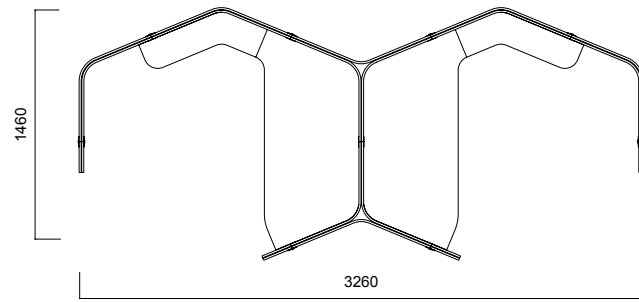

DIMENSIONS (mm)

Isola Flat Panel

Tip 8 Flat Double

Tip 8 Flat Triple

*Segmented Panels have only 1640-1440 or 1440-1240 segment options.

**No hanger option for H: 1240 panels.

DIMENSIONS (mm)

Isola T Panel

Tip 6 Double T Panel

Tip 6 Quadruple T Panel

Tip 6 Double T Panel / Non-Segmented

Tip 6 Quadruple T Panel / Non-Segmented

Tip 6 Double T Panel / Segmented

Tip 6 Quadruple T Panel / Segmented

DIMENSIONS (mm)

Isola Honeycomb Panel

Tip 7 Single Honeycomb Panel

Tip 7 Double Honeycomb Panel

Tip 7 Triple Honeycomb Panel

DIMENSIONS (mm)

Isola Meeting Module

Tip 4 Meeting Module / Non-Segmented

Tip 4 Meeting Module / Segmented