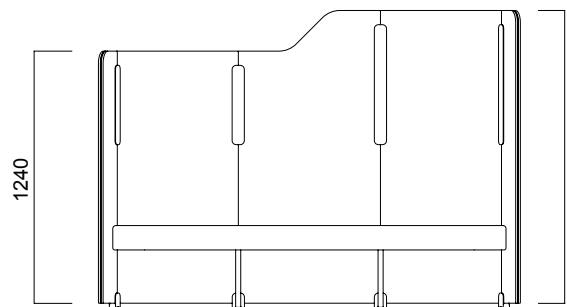

Isola Workstation

Isola Meeting

Isola Media Wall

Isola Phone Booth

DIMENSIONS (mm)

Isola Angled Panel

Tip 1 Angled Single

Tip 2 Angled Double

Tip 1 Angled Single / Non-Segmented

Tip 2 Angled Double

Tip 1 Angled Single / Segmented

DIMENSIONS (mm)

Isola Angled Panel

Tip 3 Angled Triple

Tip 3 Angled Triple

DIMENSIONS (mm)

DIMENSIONS (mm)

Isola Flat Panel

Tip 8 Flat Double

Tip 8 Flat Triple

*Segmented Panels have only 1640-1440 or 1440-1240 segment options.

**No hanger option for H: 1240 panels.

DIMENSIONS (mm)

Isola T Panel