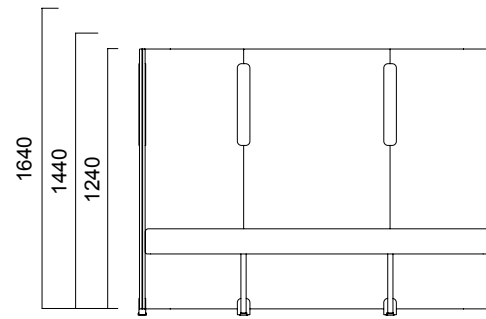

Tip 1 Angled Single / Non-Segmented

Tip 2 Angled Double

Tip 1 Angled Single / Segmented

DIMENSIONS (mm)

Isola Angled Panel

Tip 3 Angled Triple

Tip 3 Angled Triple

DIMENSIONS (mm)

Isola Flat Panel

Tip 8 Flat Single

Tip 8 Flat Double Symmetrical

Tip 8 Flat Single / Non-Segmented

Tip 8 Flat Double Symmetrical / Non-Segmented

Tip 8 Flat Single / Segmented

Tip 8 Flat Double Symmetrical / Segmented

DIMENSIONS (mm)

Isola Flat Panel

Tip 8 Flat Double

Tip 8 Flat Triple

*Segmented Panels have only 1640-1440 or 1440-1240 segment options.

**No hanger option for H: 1240 panels.

DIMENSIONS (mm)

Isola T Panel

Tip 6 Double T Panel

Tip 6 Quadruple T Panel

Tip 6 Double T Panel / Non-Segmented

Tip 6 Quadruple T Panel / Non-Segmented

Tip 6 Double T Panel / Segmented

Tip 6 Quadruple T Panel / Segmented

DIMENSIONS (mm)