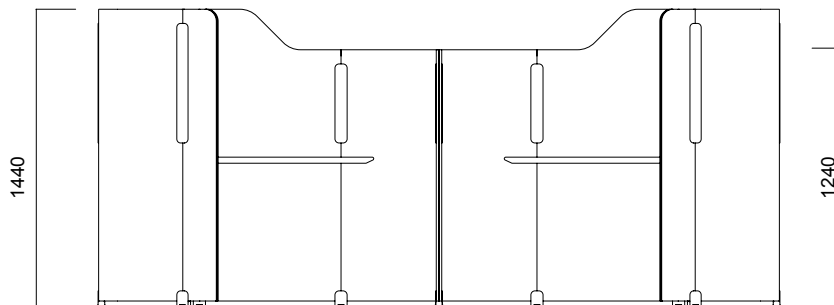

DIMENSIONS (mm)

Isola Flat Panel

Tip 8 Flat Double

Tip 8 Flat Triple

*Segmented Panels have only 1640-1440 or 1440-1240 segment options.

**No hanger option for H: 1240 panels.

DIMENSIONS (mm)

Isola T Panel

Tip 6 Double T Panel

Tip 6 Quadruple T Panel

Tip 6 Double T Panel / Non-Segmented

Tip 6 Quadruple T Panel / Non-Segmented

Tip 6 Double T Panel / Segmented

Tip 6 Quadruple T Panel / Segmented

DIMENSIONS (mm)

Isola Honeycomb Panel

Tip 7 Single Honeycomb Panel

Tip 7 Double Honeycomb Panel

Tip 7 Triple Honeycomb Panel

DIMENSIONS (mm)

Isola Meeting Module

Tip 4 Meeting Module / Non-Segmented

Tip 4 Meeting Module / Segmented

DIMENSIONS (mm)

Isola Media Wall

Isola Phone Booth

nurus.com/isola