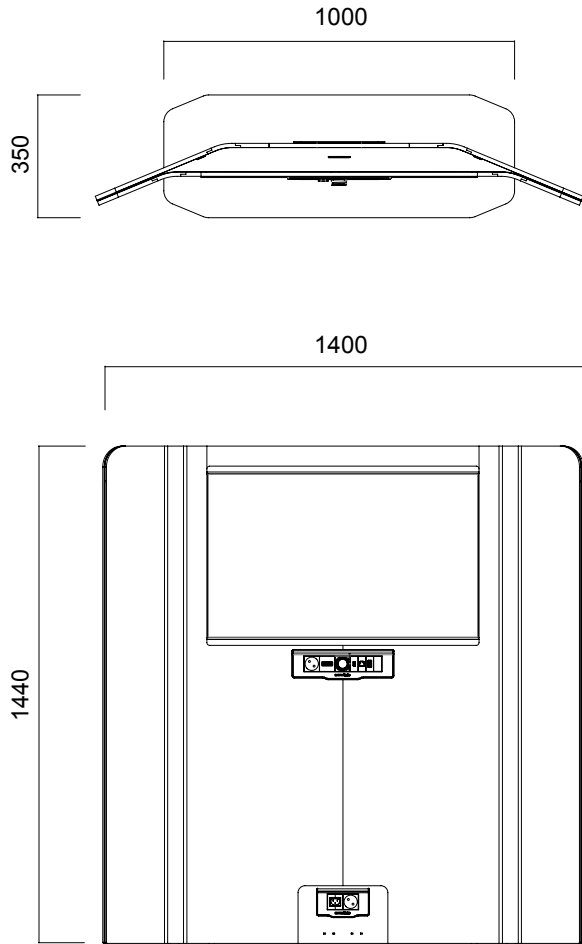

DIMENSIONS (mm)

Isola Flat Panel

Tip 8 Flat Double

Tip 8 Flat Triple

*Segmented Panels have only 1640-1440 or 1440-1240 segment options.

**No hanger option for H: 1240 panels.

DIMENSIONS (mm)

Isola T Panel

Tip 6 Double T Panel

Tip 6 Quadruple T Panel

Tip 6 Double T Panel / Non-Segmented

Tip 6 Quadruple T Panel / Non-Segmented

Tip 6 Double T Panel / Segmented

Tip 6 Quadruple T Panel / Segmented

DIMENSIONS (mm)

Isola Honeycomb Panel

Tip 7 Single Honeycomb Panel

Tip 7 Double Honeycomb Panel

Tip 7 Triple Honeycomb Panel

DIMENSIONS (mm)

Isola Meeting Module

Tip 4 Meeting Module / Non-Segmented

Tip 4 Meeting Module / Segmented

DIMENSIONS (mm)

Isola Media Wall

Isola Phone Booth

nurus.com/isola