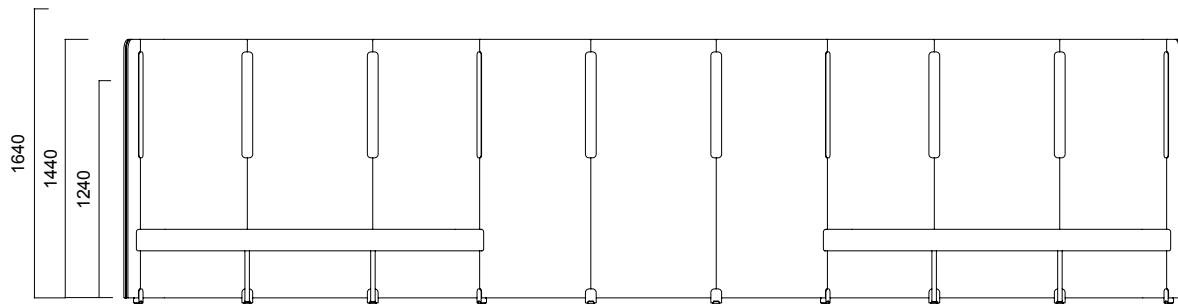

Isola Workstation

Isola Meeting

Isola Media Wall

Isola Phone Booth

DIMENSIONS (mm)

Isola Angled Panel

Tip 1 Angled Single

Tip 2 Angled Double

Tip 1 Angled Single / Non-Segmented

Tip 2 Angled Double

Tip 1 Angled Single / Segmented

DIMENSIONS (mm)

Isola Angled Panel

Tip 3 Angled Triple

Tip 3 Angled Triple

DIMENSIONS (mm)

Isola Flat Panel

Tip 8 Flat Single

Tip 8 Flat Double Symmetrical

Tip 8 Flat Single / Non-Segmented

Tip 8 Flat Double Symmetrical / Non-Segmented

Tip 8 Flat Single / Segmented

Tip 8 Flat Double Symmetrical / Segmented

DIMENSIONS (mm)

Isola Flat Panel

Tip 8 Flat Double

Tip 8 Flat Triple

*Segmented Panels have only 1640-1440 or 1440-1240 segment options.

**No hanger option for H: 1240 panels.

DIMENSIONS (mm)

Isola T Panel