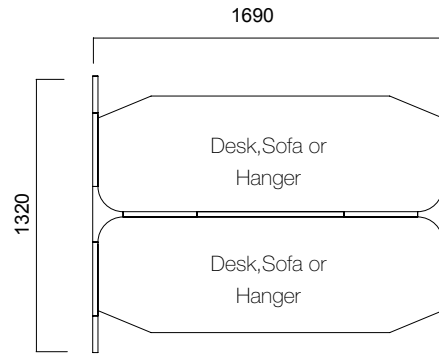

Isola Workstation

Isola Meeting

Isola Media Wall

Isola Phone Booth

DIMENSIONS (mm)

Isola Angled Panel

Tip 1 Angled Single

Tip 2 Angled Double

Tip 1 Angled Single / Non-Segmented

Tip 2 Angled Double

Tip 1 Angled Single / Segmented

DIMENSIONS (mm)

Isola Angled Panel

Tip 3 Angled Triple

Tip 3 Angled Triple

DIMENSIONS (mm)

Isola Flat Panel

Tip 8 Flat Single

Tip 8 Flat Double Symmetrical

Tip 8 Flat Single / Non-Segmented

Tip 8 Flat Double Symmetrical / Non-Segmented

Tip 8 Flat Single / Segmented

Tip 8 Flat Double Symmetrical / Segmented

DIMENSIONS (mm)

Isola Flat Panel

Tip 8 Flat Double

Tip 8 Flat Triple

*Segmented Panels have only 1640-1440 or 1440-1240 segment options.

**No hanger option for H: 1240 panels.

DIMENSIONS (mm)

Isola T Panel