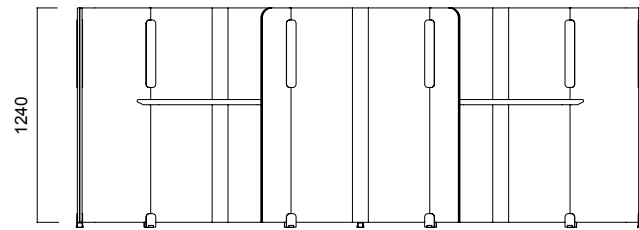

DIMENSIONS (mm)

Isola Flat Panel

Tip 8 Flat Double

Tip 8 Flat Triple

*Segmented Panels have only 1640-1440 or 1440-1240 segment options.

**No hanger option for H: 1240 panels.

DIMENSIONS (mm)

Isola T Panel

Tip 6 Double T Panel

Tip 6 Quadruple T Panel

Tip 6 Double T Panel / Non-Segmented

Tip 6 Quadruple T Panel / Non-Segmented

Tip 6 Double T Panel / Segmented

Tip 6 Quadruple T Panel / Segmented

DIMENSIONS (mm)

Isola Honeycomb Panel

Tip 7 Single Honeycomb Panel

Tip 7 Double Honeycomb Panel

Tip 7 Triple Honeycomb Panel

DIMENSIONS (mm)

Isola Meeting Module

Tip 4 Meeting Module / Non-Segmented

Tip 4 Meeting Module / Segmented

DIMENSIONS (mm)

Isola Media Wall

Isola Phone Booth

nurus.com/isola