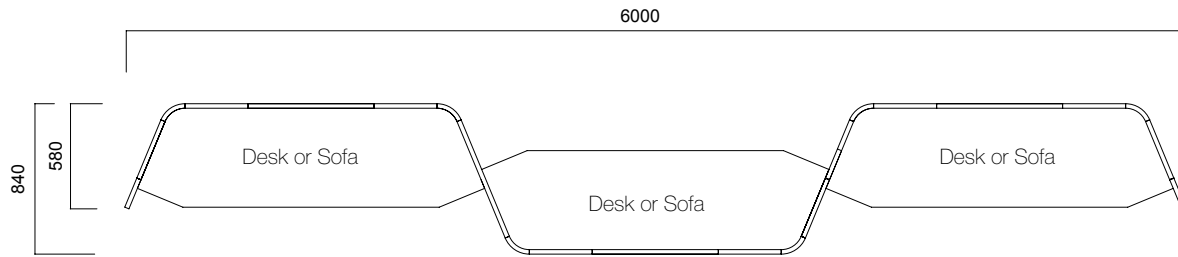

Isola Workstation

Isola Meeting

Isola Media Wall

Isola Phone Booth

DIMENSIONS (mm)

Isola Angled Panel

Tip 1 Angled Single

Tip 2 Angled Double

Tip 1 Angled Single / Non-Segmented

Tip 2 Angled Double

Tip 1 Angled Single / Segmented

DIMENSIONS (mm)

Isola Angled Panel

Tip 3 Angled Triple

Tip 3 Angled Triple

DIMENSIONS (mm)

Isola Flat Panel

Tip 8 Flat Single

Tip 8 Flat Double Symmetrical

Tip 8 Flat Single / Non-Segmented

Tip 8 Flat Double Symmetrical / Non-Segmented

Tip 8 Flat Single / Segmented

Tip 8 Flat Double Symmetrical / Segmented

DIMENSIONS (mm)

Isola Flat Panel

Tip 8 Flat Double

Tip 8 Flat Triple

*Segmented Panels have only 1640-1440 or 1440-1240 segment options.

**No hanger option for H: 1240 panels.

DIMENSIONS (mm)

Isola T Panel