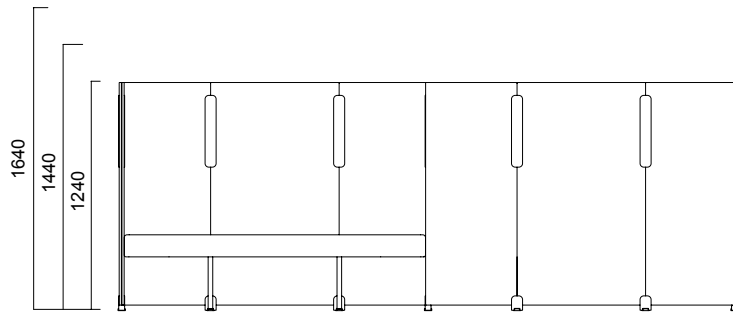

Tip 1 Angled Single / Non-Segmented

Tip 2 Angled Double

Tip 1 Angled Single / Segmented

DIMENSIONS (mm)

Isola Angled Panel

Tip 3 Angled Triple

Tip 3 Angled Triple

DIMENSIONS (mm)

Isola Flat Panel

Tip 8 Flat Single

Tip 8 Flat Double Symmetrical

Tip 8 Flat Single / Non-Segmented

Tip 8 Flat Double Symmetrical / Non-Segmented

Tip 8 Flat Single / Segmented

Tip 8 Flat Double Symmetrical / Segmented

DIMENSIONS (mm)

Isola Flat Panel

Tip 8 Flat Double

Tip 8 Flat Triple

*Segmented Panels have only 1640-1440 or 1440-1240 segment options.

**No hanger option for H: 1240 panels.

DIMENSIONS (mm)

Isola T Panel