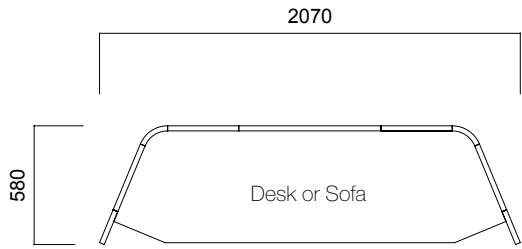

Isola Workstation

Isola Meeting

Isola Media Wall

Isola Phone Booth

DIMENSIONS (mm)

Isola Angled Panel

Tip 1 Angled Single

Tip 2 Angled Double

Tip 1 Angled Single / Non-Segmented

Tip 2 Angled Double

Tip 1 Angled Single / Segmented

DIMENSIONS (mm)

Isola Angled Panel

Tip 3 Angled Triple

Tip 3 Angled Triple

DIMENSIONS (mm)

DIMENSIONS (mm)

Isola Flat Panel

Tip 8 Flat Double

Tip 8 Flat Triple

*Segmented Panels have only 1640-1440 or 1440-1240 segment options.

**No hanger option for H: 1240 panels.

DIMENSIONS (mm)

Isola T Panel