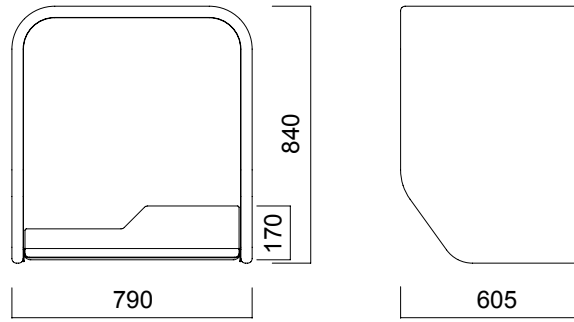

DIMENSIONS (mm)

Isola Flat Panel

Tip 8 Flat Double

Tip 8 Flat Triple

*Segmented Panels have only 1640-1440 or 1440-1240 segment options.

**No hanger option for H: 1240 panels.

DIMENSIONS (mm)

Isola T Panel

Tip 6 Double T Panel

Tip 6 Quadruple T Panel

Tip 6 Double T Panel / Non-Segmented

Tip 6 Quadruple T Panel / Non-Segmented

Tip 6 Double T Panel / Segmented

Tip 6 Quadruple T Panel / Segmented

DIMENSIONS (mm)

Isola Honeycomb Panel

Tip 7 Single Honeycomb Panel

Tip 7 Double Honeycomb Panel

Tip 7 Triple Honeycomb Panel

DIMENSIONS (mm)

Isola Meeting Module

Tip 4 Meeting Module / Non-Segmented

Tip 4 Meeting Module / Segmented

DIMENSIONS (mm)

Isola Media Wall

Isola Phone Booth

nurus.com/isola