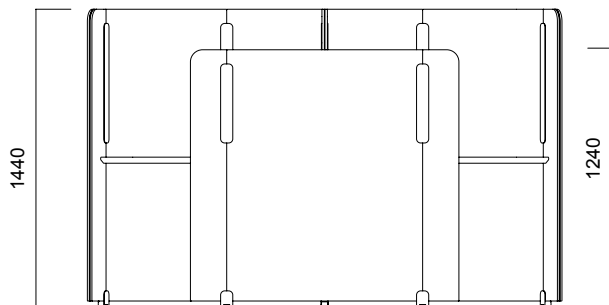

DIMENSIONS (mm)

Isola Flat Panel

Tip 8 Flat Double

Tip 8 Flat Triple

*Segmented Panels have only 1640-1440 or 1440-1240 segment options.

**No hanger option for H: 1240 panels.

DIMENSIONS (mm)

Isola T Panel

Tip 6 Double T Panel

Tip 6 Quadruple T Panel

Tip 6 Double T Panel / Non-Segmented

Tip 6 Quadruple T Panel / Non-Segmented

Tip 6 Double T Panel / Segmented

Tip 6 Quadruple T Panel / Segmented

DIMENSIONS (mm)

Isola Honeycomb Panel

Tip 7 Single Honeycomb Panel

Tip 7 Double Honeycomb Panel

Tip 7 Triple Honeycomb Panel

DIMENSIONS (mm)

Isola Meeting Module

Tip 4 Meeting Module / Non-Segmented

Tip 4 Meeting Module / Segmented

DIMENSIONS (mm)

Isola Media Wall

Isola Phone Booth

nurus.com/isola