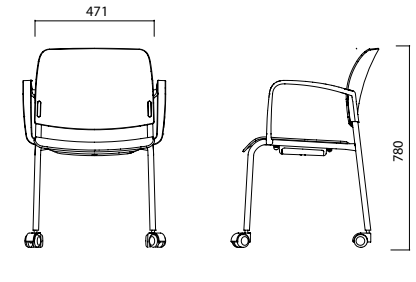

You can opt to utilize Tuna's seating surface with or without upholstery, and backrest can be plastic or net.

4 Leg

4 Legs with Castors

Cantilever

DIMENSIONS (mm)

4 Leg / Mesh Backrest

4 Leg / Plastic Backrest

4 Legs with Castors / Mesh Backrest

4 Legs with Castors / Plastic Backrest

Cantilever / Mesh Backrest

Cantilever / Plastic Backrest

Note: All versions of Tune chairs can be preferred with or without armrest.