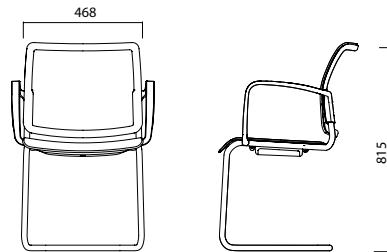

You can opt to utilize Tuna's seating surface with or without upholstery, and backrest can be plastic or net.

4 Leg

4 Legs with Castors

Cantilever

DIMENSIONS (mm)

4 Leg / Mesh Backrest

4 Leg / Plastic Backrest

4 Legs with Castors / Mesh Backrest

4 Legs with Castors / Plastic Backrest

Cantilever / Mesh Backrest

Cantilever / Plastic Backrest

Note: All versions of Tune chairs can be preferred with or without armrest.