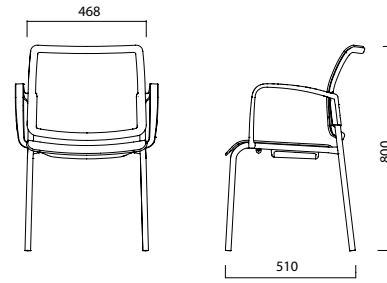

You can opt to utilize Tuna's seating surface with or without upholstery, and backrest can be plastic or net.

4 Leg

4 Legs with Castors

Cantilever

DIMENSIONS (mm)

4 Leg / Mesh Backrest

4 Leg / Plastic Backrest

4 Legs with Castors / Mesh Backrest

4 Legs with Castors / Plastic Backrest

Cantilever / Mesh Backrest

Cantilever / Plastic Backrest

Note: All versions of Tune chairs can be preferred with or without armrest.