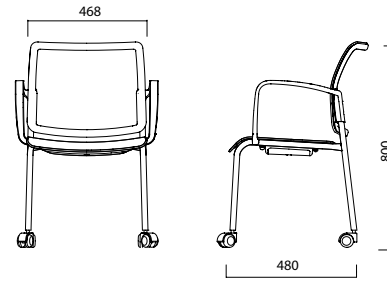

You can opt to utilize Tuna's seating surface with or without upholstery, and backrest can be plastic or net.

4 Leg

4 Legs with Castors

Cantilever

DIMENSIONS (mm)

4 Leg / Mesh Backrest

4 Leg / Plastic Backrest