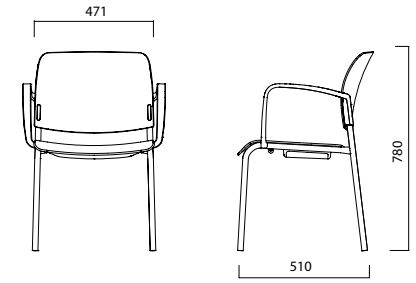

You can opt to utilize Tuna's seating surface with or without upholstery, and backrest can be plastic or net.

4 Leg

4 Legs with Castors

Cantilever

DIMENSIONS (mm)

4 Leg / Mesh Backrest

4 Leg / Plastic Backrest

4 Legs with Castors / Mesh Backrest

4 Legs with Castors / Plastic Backrest

Cantilever / Mesh Backrest

Cantilever / Plastic Backrest

Note: All versions of Tune chairs can be preferred with or without armrest.