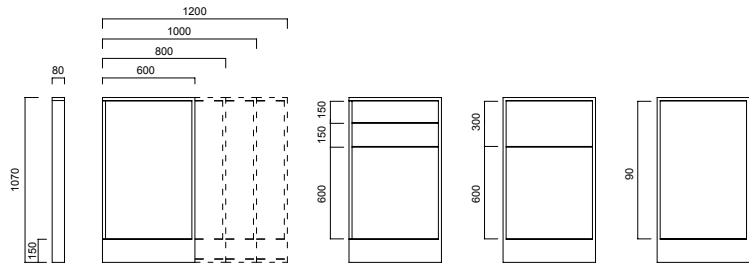

Varto creates spaces within spaces to facilitate organization of living spaces to suit the needs. Varto helps split the space in many areas including open offices as well as social areas, hotels, and waiting rooms with 4 different height (107, 137, 167 and 197 cm) and 4 different width (60, 80, 100 and 120 cm) choices.

You can prefer Varto panel surfaces in fabric, melamine or glass to suit your purpose of use and match interior design features.

Varto H197 Panel

Varto H167 Panel

Varto H137 Panel

Varto H107 Panel

DIMENSIONS (mm)

Varto Panel H107

Varto Panel H167

Varto Panel H137

Varto Panel H197

*The panel surface of H:90 cm is laminated glass and it is only used on H:107 cm panels.

nurus.com/varto