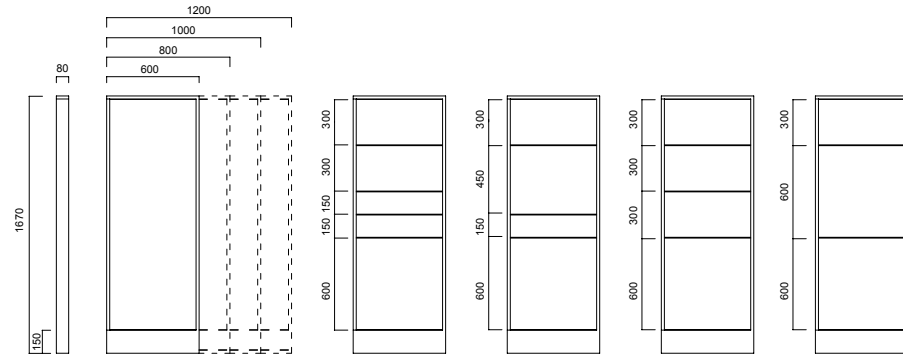

You can prefer Varto panel surfaces in fabric, melamine or glass to suit your purpose of use and match interior design features.

Varto H197 Panel

Varto H167 Panel

Varto H137 Panel

Varto H107 Panel

DIMENSIONS (mm)

Varto Panel H107

Varto Panel H167

Varto Panel H137

Varto Panel H197

*The panel surface of H:90 cm is laminated glass and it is only used on H:107 cm panels.

nurus.com/varto