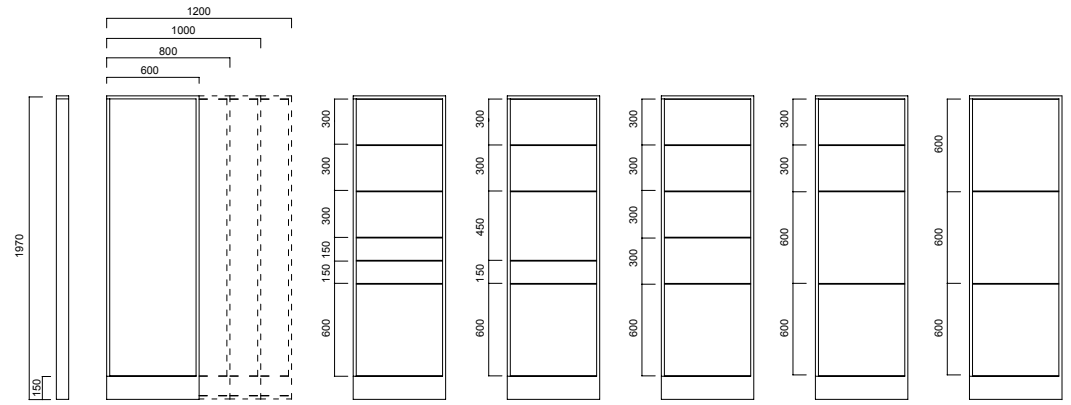

You can prefer Varto panel surfaces in fabric, melamine or glass to suit your purpose of use and match interior design features.

Varto H197 Panel

Varto H167 Panel

Varto H137 Panel

Varto H107 Panel

DIMENSIONS (mm)

Varto Panel H107

Varto Panel H167

Varto Panel H137

Varto Panel H197

*The panel surface of H:90 cm is laminated glass and it is only used on H:107 cm panels.

nurus.com/varto