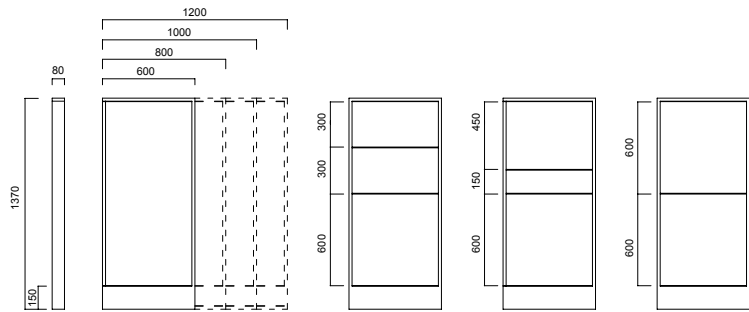

You can prefer Varto panel surfaces in fabric, melamine or glass to suit your purpose of use and match interior design features.

Varto H197 Panel

Varto H167 Panel

Varto H137 Panel

Varto H107 Panel

DIMENSIONS (mm)

Varto Panel H107

Varto Panel H167

Varto Panel H137

Varto Panel H197

*The panel surface of H:90 cm is laminated glass and it is only used on H:107 cm panels.

nurus.com/varto