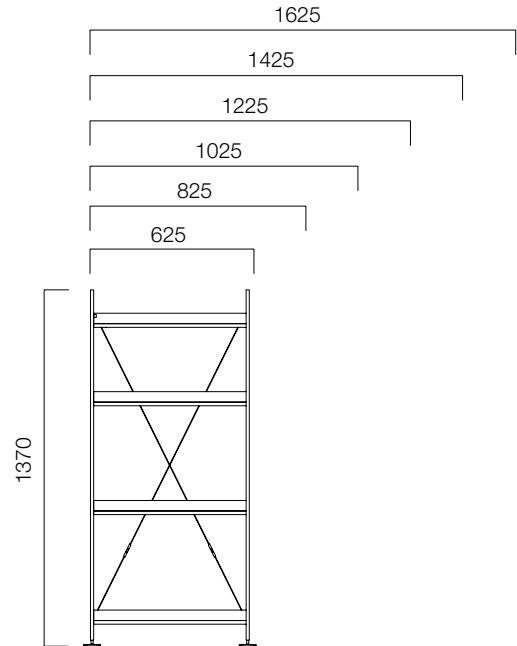

Non-reflective transparent design of Mono create bright environments; thanks to numerous holes lined up on the frame, shelves can be adjusted to any height, thus store items at various heights.

Six different colour and wood choices featured in Mono seamlessly fit into usage space.

Mono H167

Mono H167

Mono H137

Mono H107

DIMENSIONS (mm)

H:107 cm

H:137 cm

DIMENSIONS (mm)

H:167 cm

nurus.com/mono