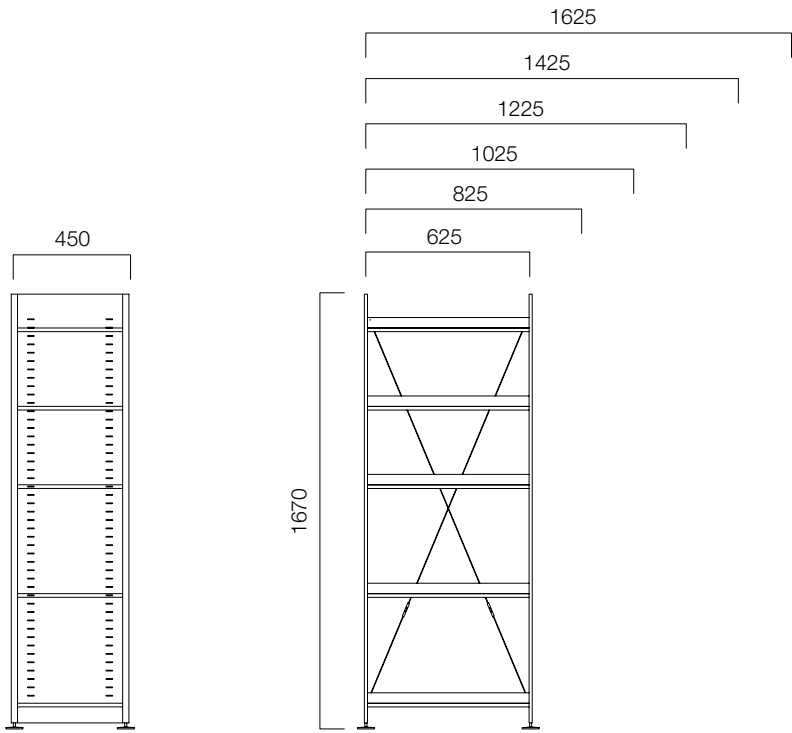

Non-reflective transparent design of Mono create bright environments; thanks to numerous holes lined up on the frame, shelves can be adjusted to any height, thus store items at various heights.

Six different colour and wood choices featured in Mono seamlessly fit into usage space.

Mono H167

Mono H167

Mono H137

Mono H107

DIMENSIONS (mm)

H:107 cm

H:137 cm

DIMENSIONS (mm)

H:167 cm

nurus.com/mono