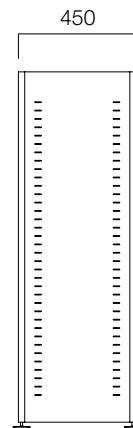

Non-reflective transparent design of Mono create bright environments; thanks to numerous holes lined up on the frame, shelves can be adjusted to any height, thus store items at various heights.

Six different colour and wood choices featured in Mono seamlessly fit into usage space.

Mono H167

Mono H167

Mono H137

Mono H107

DIMENSIONS (mm)

H:107 cm

H:137 cm

DIMENSIONS (mm)

H:167 cm

nurus.com/mono