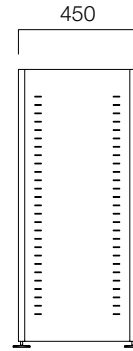

Non-reflective transparent design of Mono create bright environments; thanks to numerous holes lined up on the frame, shelves can be adjusted to any height, thus store items at various heights.

Six different colour and wood choices featured in Mono seamlessly fit into usage space.

Mono H167

Mono H167

Mono H137

Mono H107

DIMENSIONS (mm)

H:107 cm

H:137 cm

DIMENSIONS (mm)

H:167 cm

nurus.com/mono