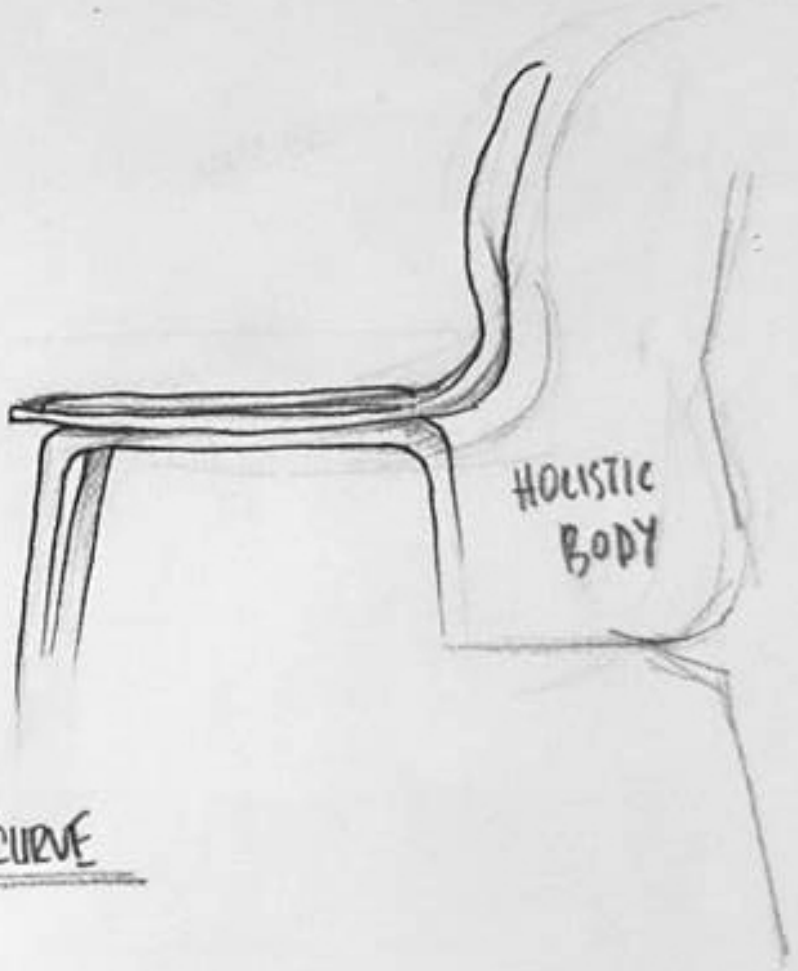

nurus

Eon Collection at a Glance

Design by **Nurus D Lab**

One chair to rule all.

Featuring a non-complex and simple design and offering rich material options, Eon easily fits into different areas. Solid, uni-body wooden seating with a natural back curve delivers the comfort that make you feel home.

Rich colour, leg, accessory, and material choices featured in Eon seamlessly blends into all interior design styles, making it an ideal choice for common areas and public spaces such as cafés, restaurants, and educational institutes.

BACK CURVE

HOLISTIC
BODY

Odeabank

Eon Bar Stool

Eon Chair - Optional Writing Pad / Basket

Eon Sledge Chair

Nurus D Lab

nurus