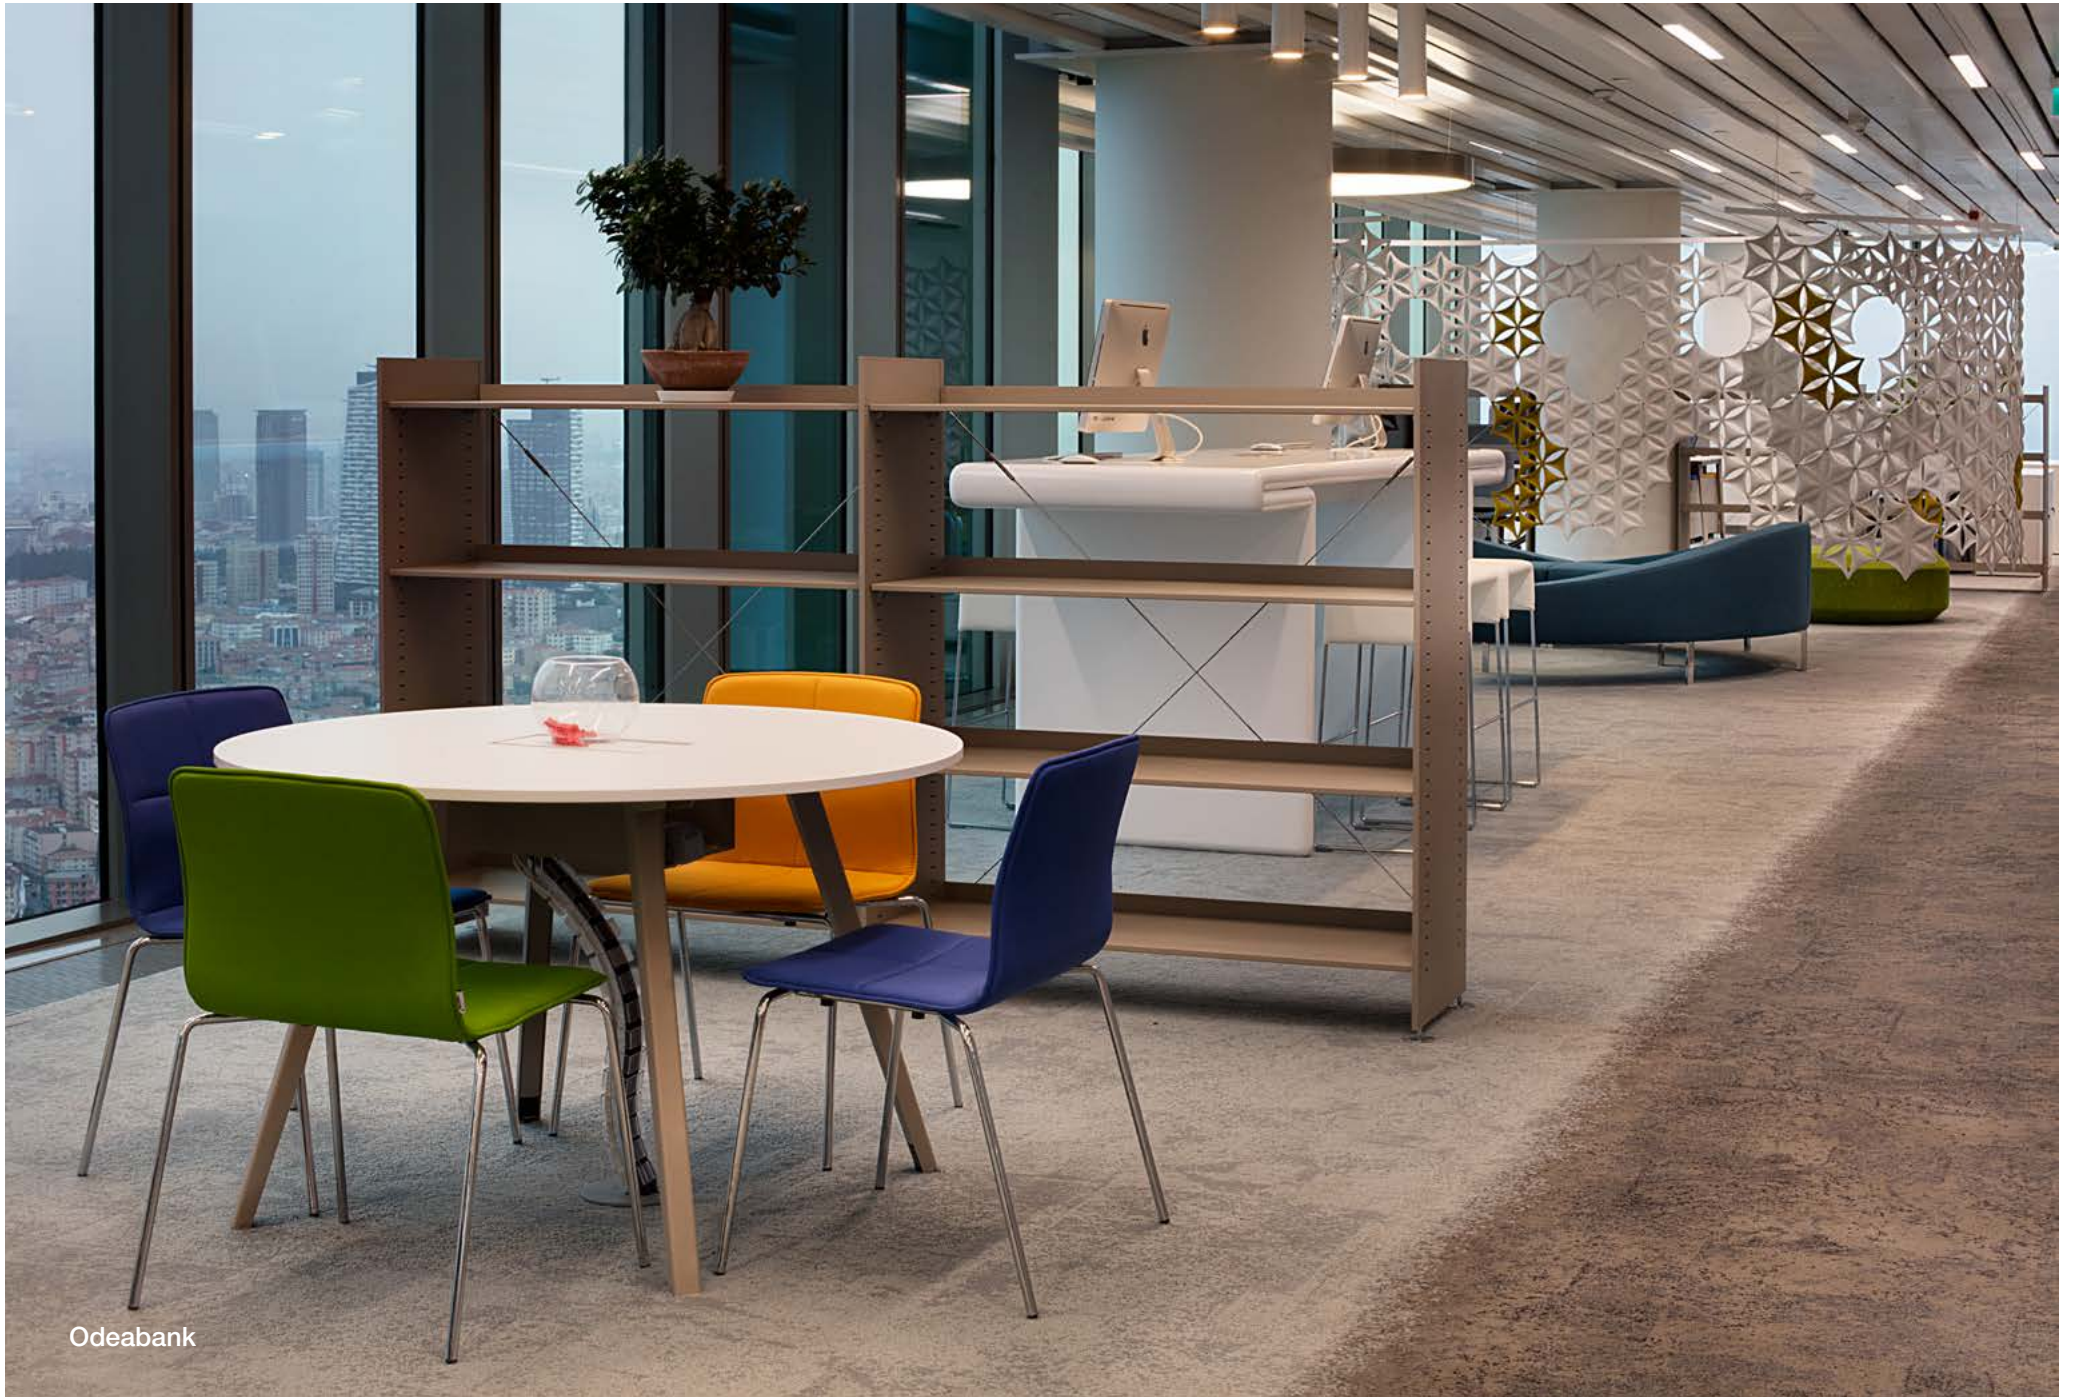

nurus

Eon Collection at a Glance

Design by **Nurus D Lab**

One chair to rule all.

Featuring a non-complex and simple design and offering rich material options, Eon easily fits into different areas. Solid, uni-body wooden seating with a natural back curve delivers the comfort that make you feel home.

Rich colour, leg, accessory, and material choices featured in Eon seamlessly blends into all interior design styles, making it an ideal choice for common areas and public spaces such as cafés, restaurants, and educational institutes.

BACK CURVE

HOLISTIC
BODY

Odeabank

Eon Bar Stool

Eon Chair - Optional Writing Pad / Basket

Eon Sledge Chair

Nurus D Lab

nurus