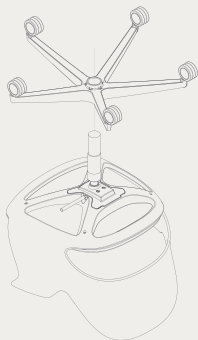

Alava Product Family

On Glides

On Wheels

Wooden Base

With Writing Pad

GERMAN
DESIGN
AWARD
NOMINEE
2016

Oturma yüksekliği ayarı

You can adjust the seat height to your height by lifting the lever on the right side of the seat upwards. As you raise your seat, your weight should not be on your seat.

Backrest Tilt Adjustment

You can unrein the backrest by pulling the same lever. And you can fix the backrest in an upright position by pushing the lever forward.

Mounting scheme – 1

Place the shock absorber in the slot on the mechanism as shown.

Mounting scheme - 2

Push the wheels in place by inserting the housing on the 5-star leg; make sure that the wheels are fully seated.

Mounting scheme – 3

Place the 5-star leg that you inserted wheels to the shock absorber you inserted to the mechanism. Your performance task chair is now ready to sit.