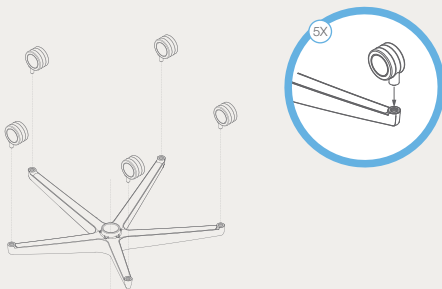

Alava Product Family

On Glides

On Wheels

Wooden Base

With Writing Pad

GERMAN
DESIGN
AWARD
NOMINEE
2016

Oturma yüksekliği ayarı

You can adjust the seat height to your height by lifting the lever on the right side of the seat upwards. As you raise your seat, your weight should not be on your seat.

Backrest Tilt Adjustment

You can unrein the backrest by pulling the same lever. And you can fix the backrest in an upright position by pushing the lever forward.

Mounting scheme – 1

Place the shock absorber in the slot on the mechanism as shown.

Mounting scheme - 2

Push the wheels in place by inserting the housing on the 5-star leg; make sure that the wheels are fully seated.

Mounting scheme – 3

Place the 5-star leg that you inserted wheels to the shock absorber you inserted to the mechanism. Your performance task chair is now ready to sit.