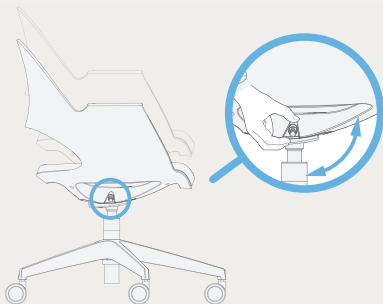

Alava Product Family

On Glides

On Wheels

Wooden Base

With Writing Pad

GERMAN
DESIGN
AWARD
NOMINEE
2016

Oturma yüksekliği ayarı

You can adjust the seat height to your height by lifting the lever on the right side of the seat upwards. As you raise your seat, your weight should not be on your seat.

Backrest Tilt Adjustment

You can unrein the backrest by pulling the same lever. And you can fix the backrest in an upright position by pushing the lever forward.

Mounting scheme – 1

Place the shock absorber in the slot on the mechanism as shown.