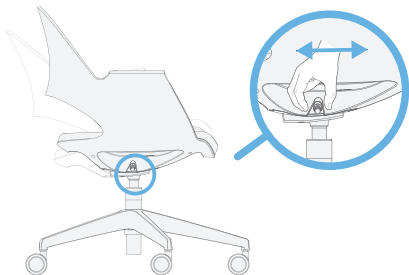

Alava Product Family

On Glides

On Wheels

Wooden Base

With Writing Pad

GERMAN
DESIGN
AWARD
NOMINEE
2016

Oturma yüksekliği ayarı

You can adjust the seat height to your height by lifting the lever on the right side of the seat upwards. As you raise your seat, your weight should not be on your seat.

Backrest Tilt Adjustment

You can unrein the backrest by pulling the same lever. And you can fix the backrest in an upright position by pushing the lever forward.

Mounting scheme – 1

Place the shock absorber in the slot on the mechanism as shown.