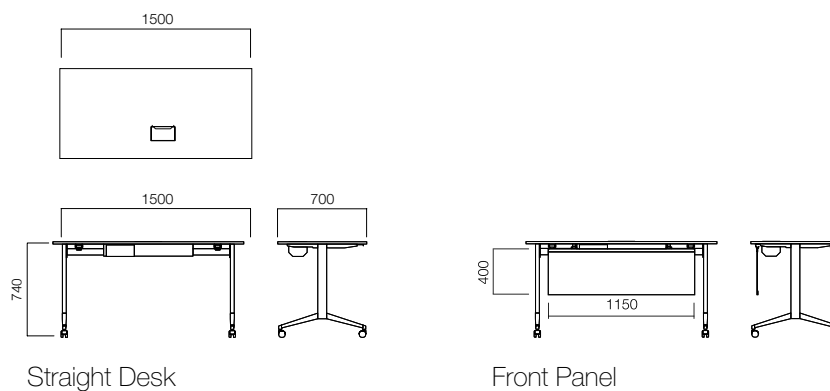

nurus

Nest

Design by **Nurus D Lab**

Nest

Seating arrangements for conferences or trainings determine the efficiency and the effectiveness of sessions. Having the proper seating arrangement can impact everything from team dynamics to comfort and visibility. We have designed Nest as a functional solution for areas of collective work such as meeting halls, classrooms and conference rooms but you may also use it at your home offices. By making it easy to move around, we aimed to provide a versatile solution that is readily adaptable to the changing number of participants or the purpose of use.

Design by Nurus D Lab

Seating arrangements for conferences or trainings determine the efficiency and the effectiveness of sessions. Having the proper seating arrangement can impact everything from team dynamics to comfort and visibility. We have designed Nest as a functional solution for areas of collective work such as meeting halls, classrooms and conference rooms but you may also use it at your home offices. By making it easy to move around, we aimed to provide a versatile solution that is readily adaptable to the changing number of participants or the purpose of use.

One venue, many layouts.

DIMENSIONS (mm)

Dimensions defined in millimeters.

Materials

Tabletops have melamine, veneered, vintorio veneered and recomposed veneered options. Legs are powder coated metal painted. Front panels are made of mesh fabric.*