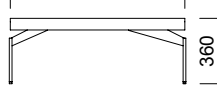

To Minder

To Tek Kollu / Üçlü

ÖLÇÜLER (mm)

Sehpalar

800

To Sehpa W80

1100

To Sehpa W110 Kare

1200

To Sehpa R120 Dairesel

1200

1800

To Sehpa W90

900

1800

To Sehpa W90 Elips