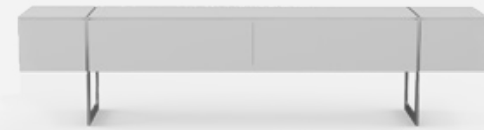

To Sehpa

To Konsol

To Koltuk

A black and white portrait of a man with glasses, looking directly at the camera. The image is slightly blurred and has a high-contrast, grainy appearance. The name 'Tanju Özelgin' is overlaid in large, white, sans-serif font across the center of the image.

Tanju Özelgin

A modern interior scene featuring a white coffee table with a glass pitcher and a glass, a yellow sofa, and a white table with a metal leg.

nurus