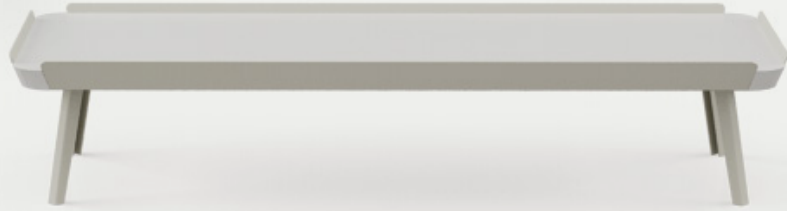

Size ve konuklarınıza hizmet etmek için tasarlandı.

Edgar Kare Sehpa

Edgar Üçgen Sehpa

Edgar Dikdörtgen Sehpa

Nurus D Lab

A photograph of a desk with a stack of books, a white mouse, and a white alarm clock. The desk is white and has a dark grey shadow cast across it. The background is a green wall. The word "nurus" is written in white, bold, lowercase letters across the center of the image.