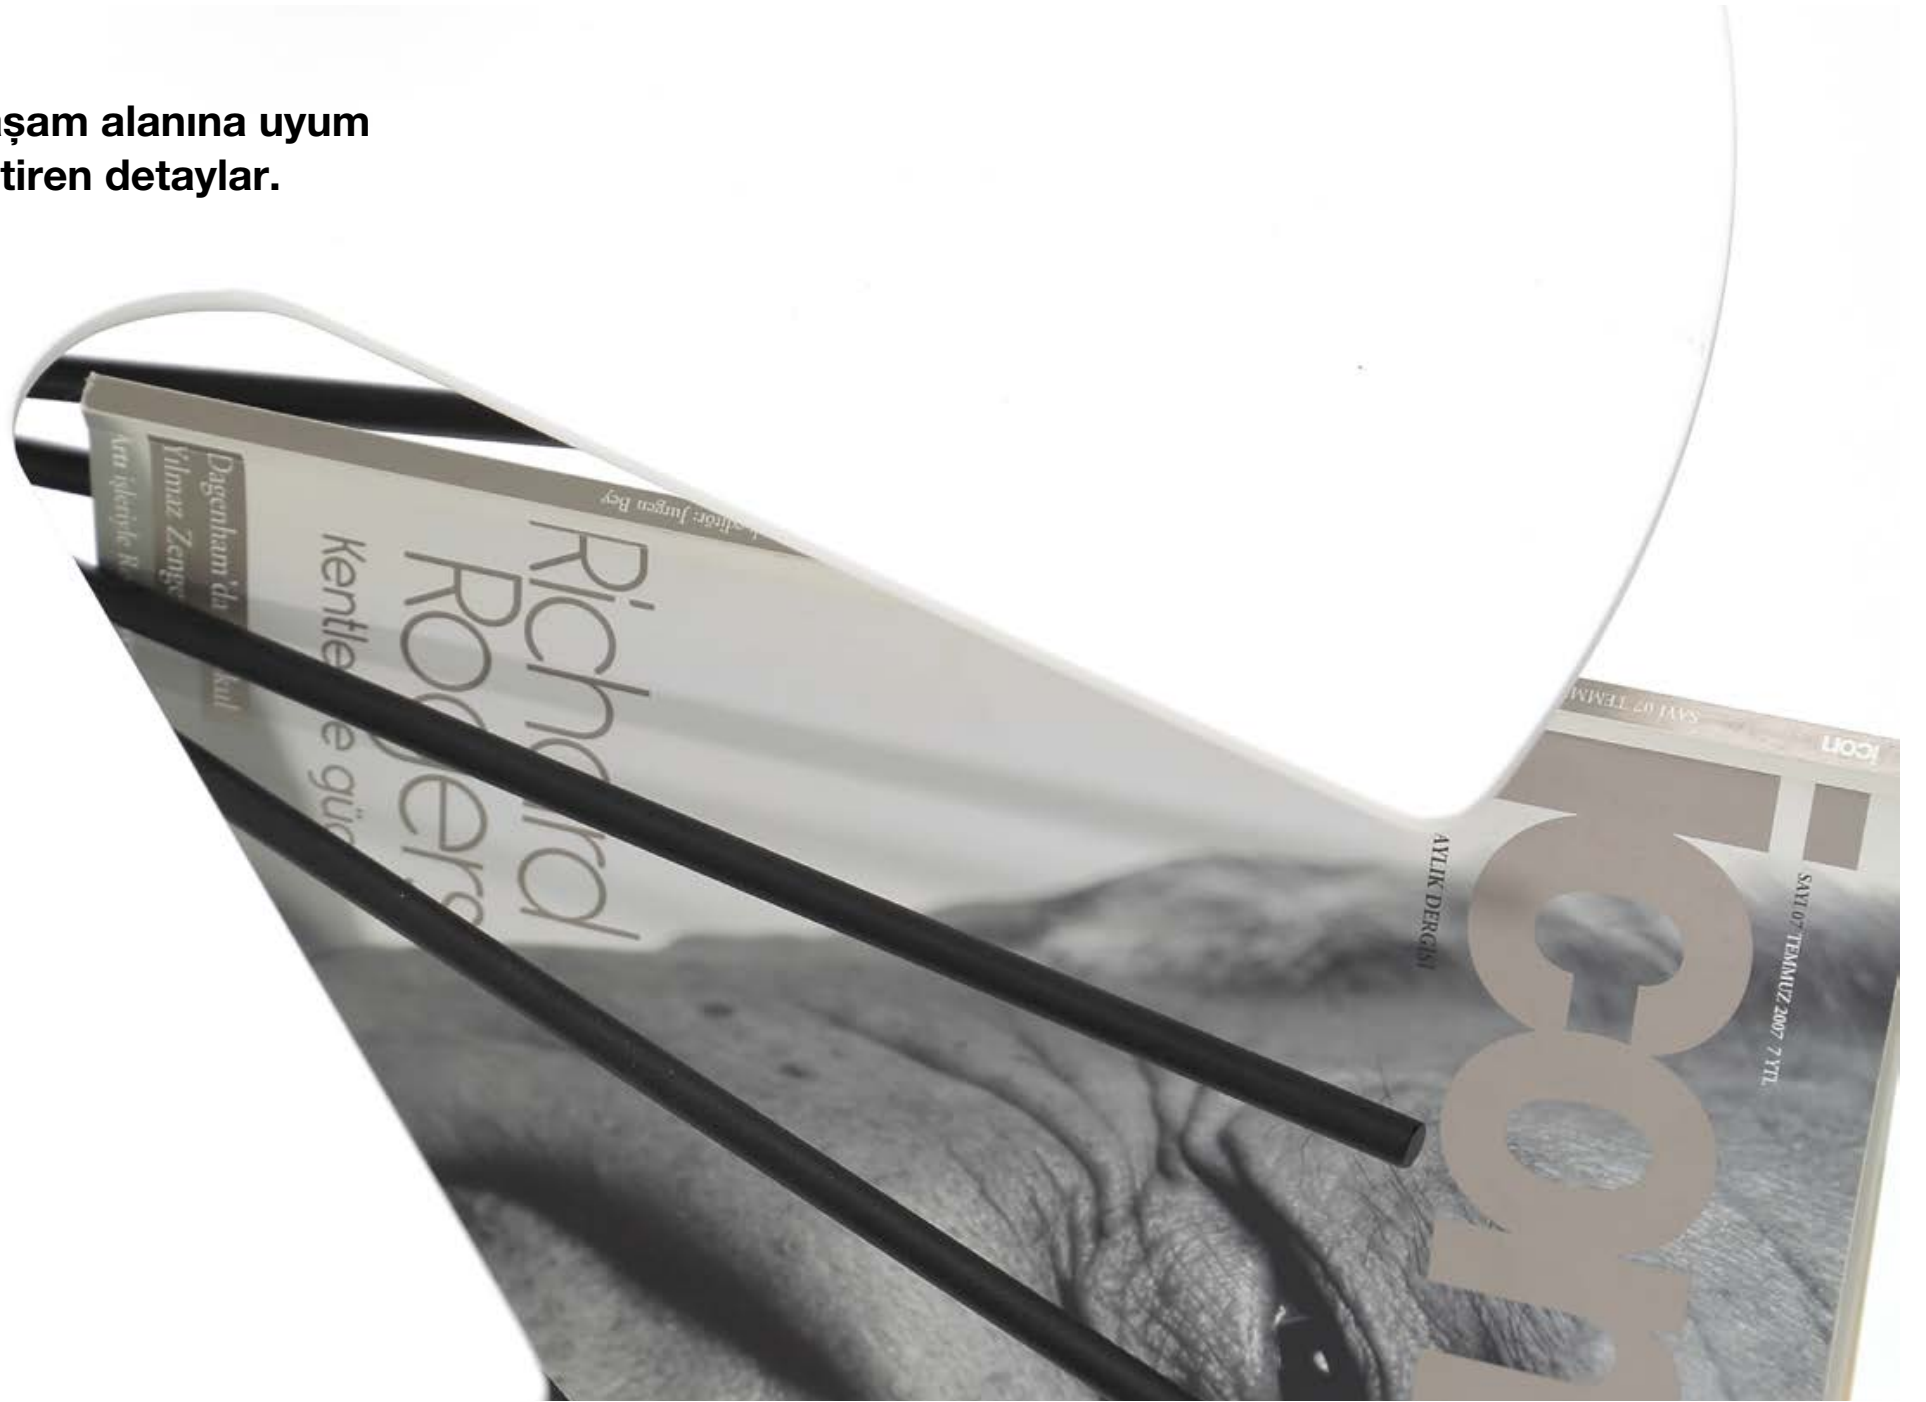

**Yaşam alanına uyum
getiren detaylar.**

Sema

Sema Dergilikli

A black and white portrait of two men. The man on the left has long, dark, wavy hair and a full beard, looking directly at the camera. The man on the right has short, dark hair and a light beard, also looking directly at the camera. The background is a plain, light-colored wall. Overlaid in the center of the image is the text "Alper Böler & Ömer Ünal" in a large, white, sans-serif font.

Alper Böler &
Ömer Ünal

A close-up photograph of a black bicycle frame. The frame is the central focus, showing the head tube, down tube, and seat tube. A red tag is attached to the down tube, with some faint, illegible markings on it. The background is a soft, out-of-focus grey. The word "nurus" is overlaid in a bold, white, sans-serif font in the center of the image.